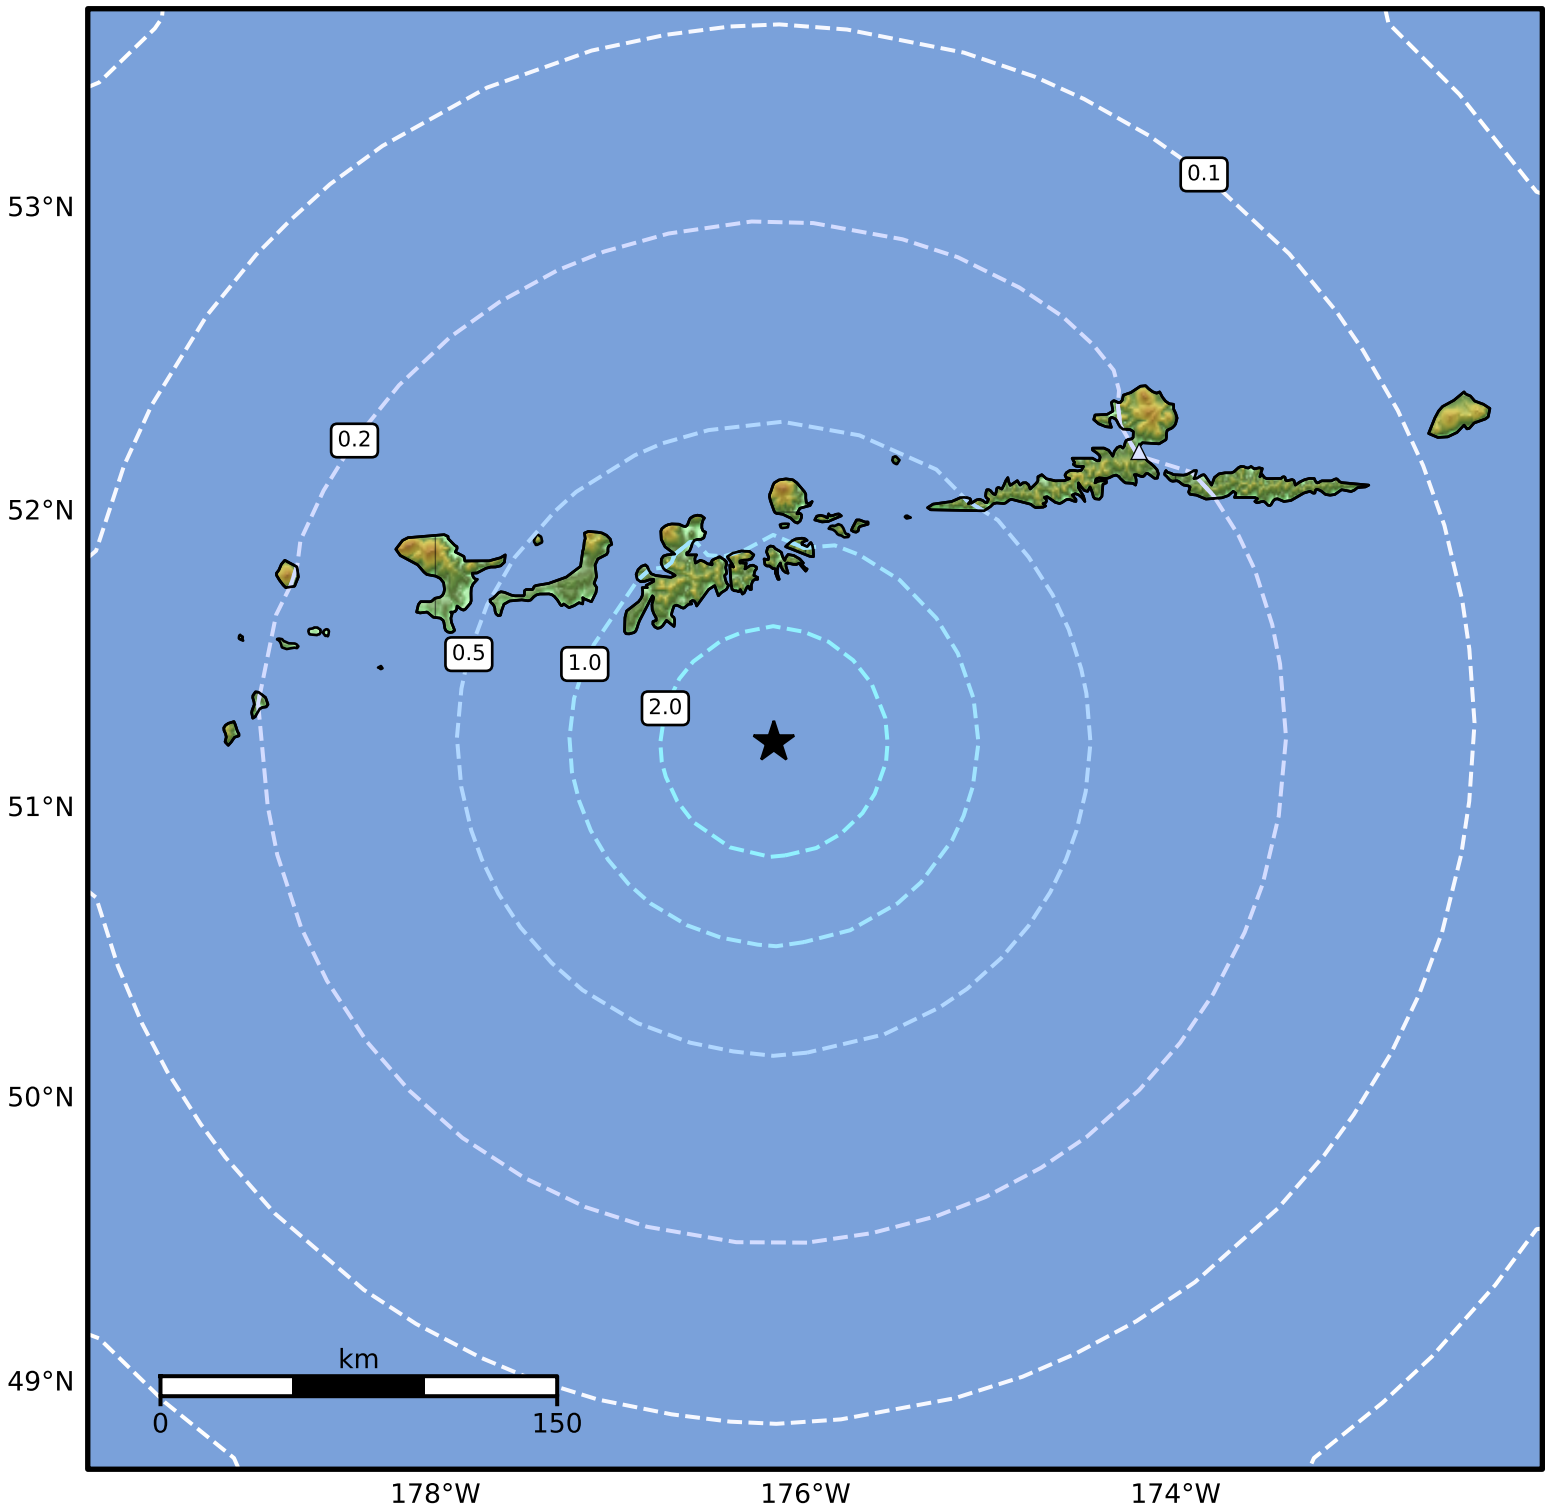

0.3 Second Peak Spectral Acceleration Map Alaska Earthquake Center
 ShakeMap: 79 km (49 miles) SSE of Adak
 Mar 22, 2025 12:59:20 UTC M5.2 N51.23 W176.17 Depth: 35.1km ID:ak0253q60zwn

SA(0.3) (%g)	0.1	0.2	0.5	1	2	5	10	20	50	100	200
---------------------	------------	------------	------------	----------	----------	----------	-----------	-----------	-----------	------------	------------

Scale based on Worden et al. (2012)

Version 4: Processed 2025-03-22T13:23:07Z

△ Seismic Instrument ○ Reported Intensity

★ Epicenter