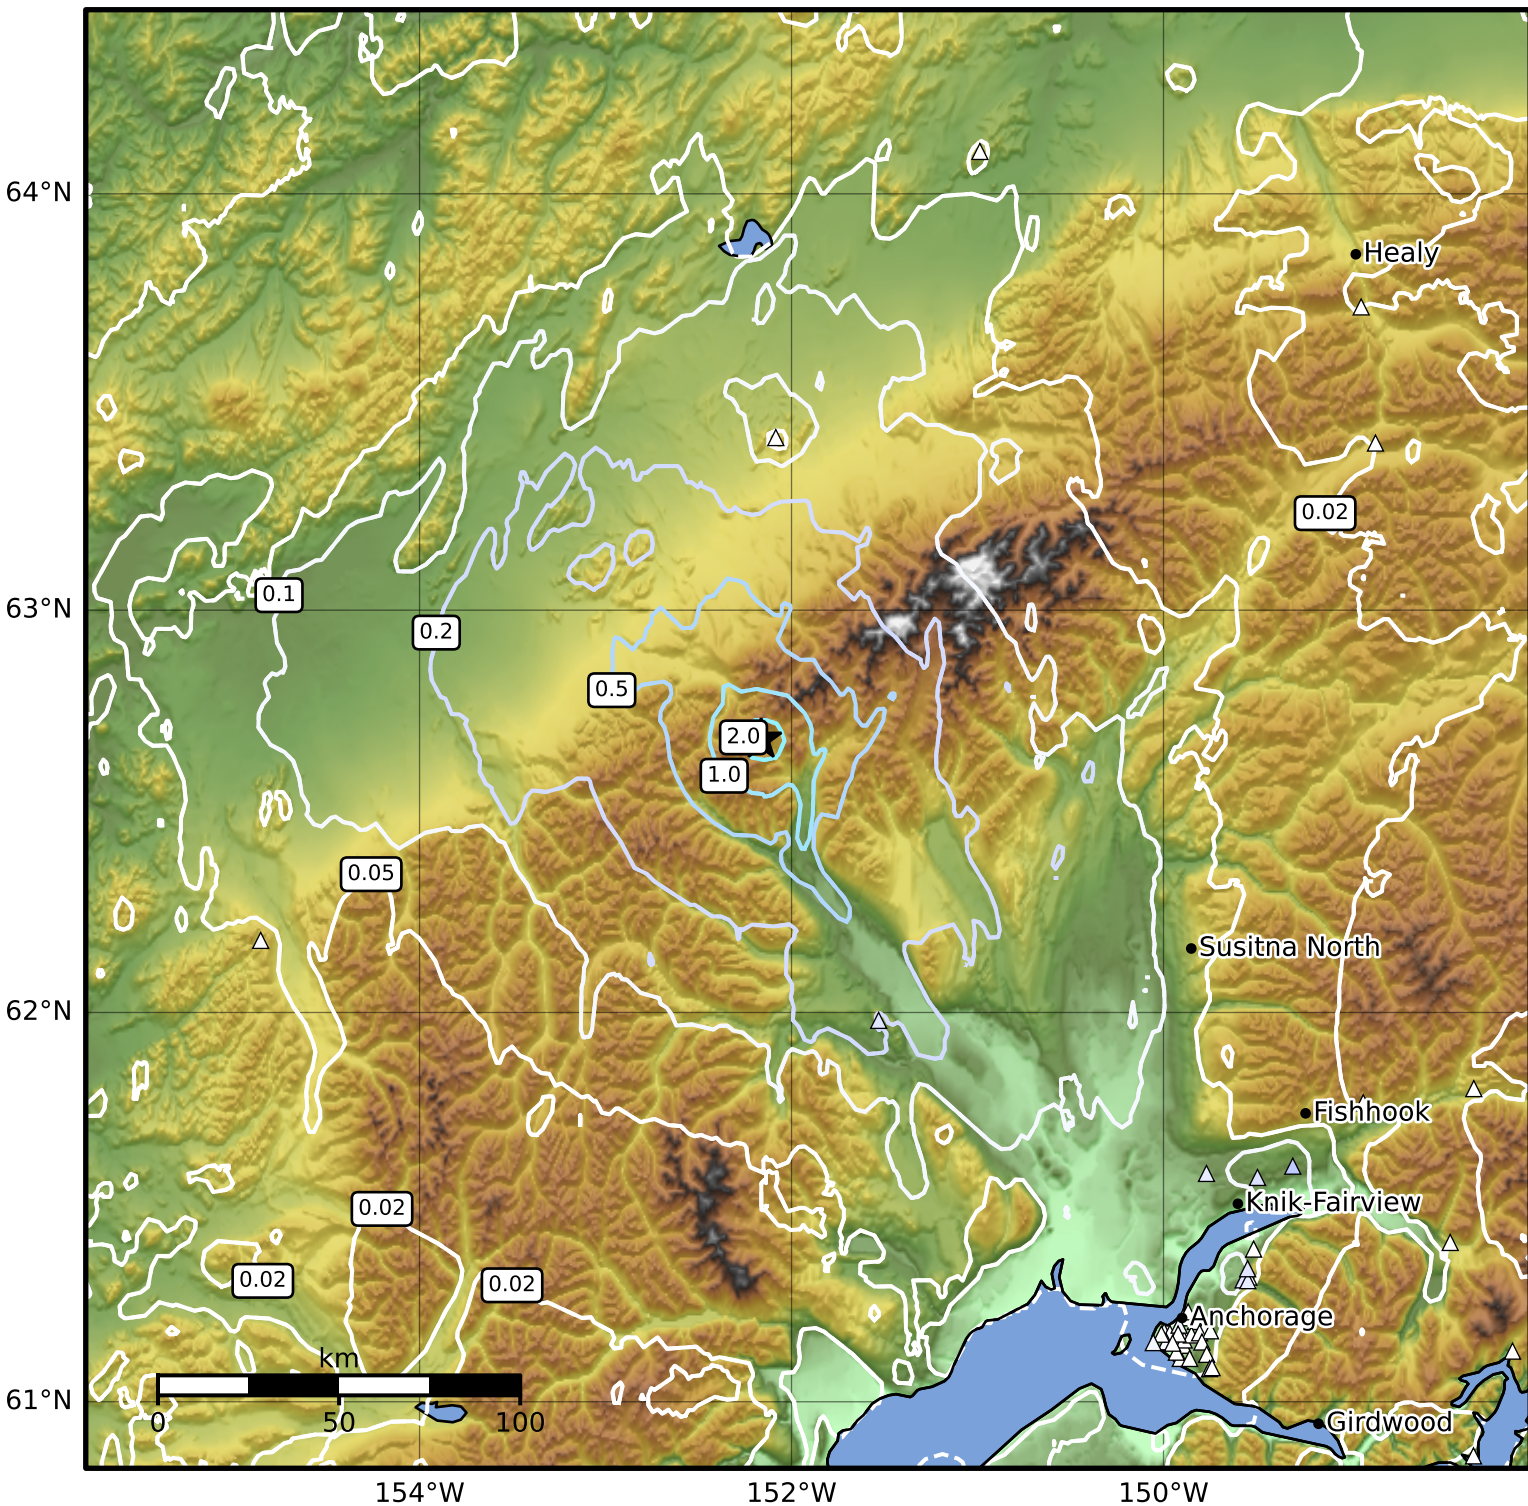

0.3 Second Peak Spectral Acceleration Map Alaska Earthquake Center
 ShakeMap: 96 km (60 miles) NNW of Skwentna
 Mar 25, 2025 20:31:36 UTC M4.1 N62.68 W152.16 Depth: 3.1km ID:ak0253v98jlf

SA(0.3) (%g)	0.1	0.2	0.5	1	2	5	10	20	50	100	200
--------------	-----	-----	-----	---	---	---	----	----	----	-----	-----

Scale based on Worden et al. (2012)

Version 2: Processed 2025-03-25T20:54:06Z

△ Seismic Instrument ○ Reported Intensity

★ Epicenter