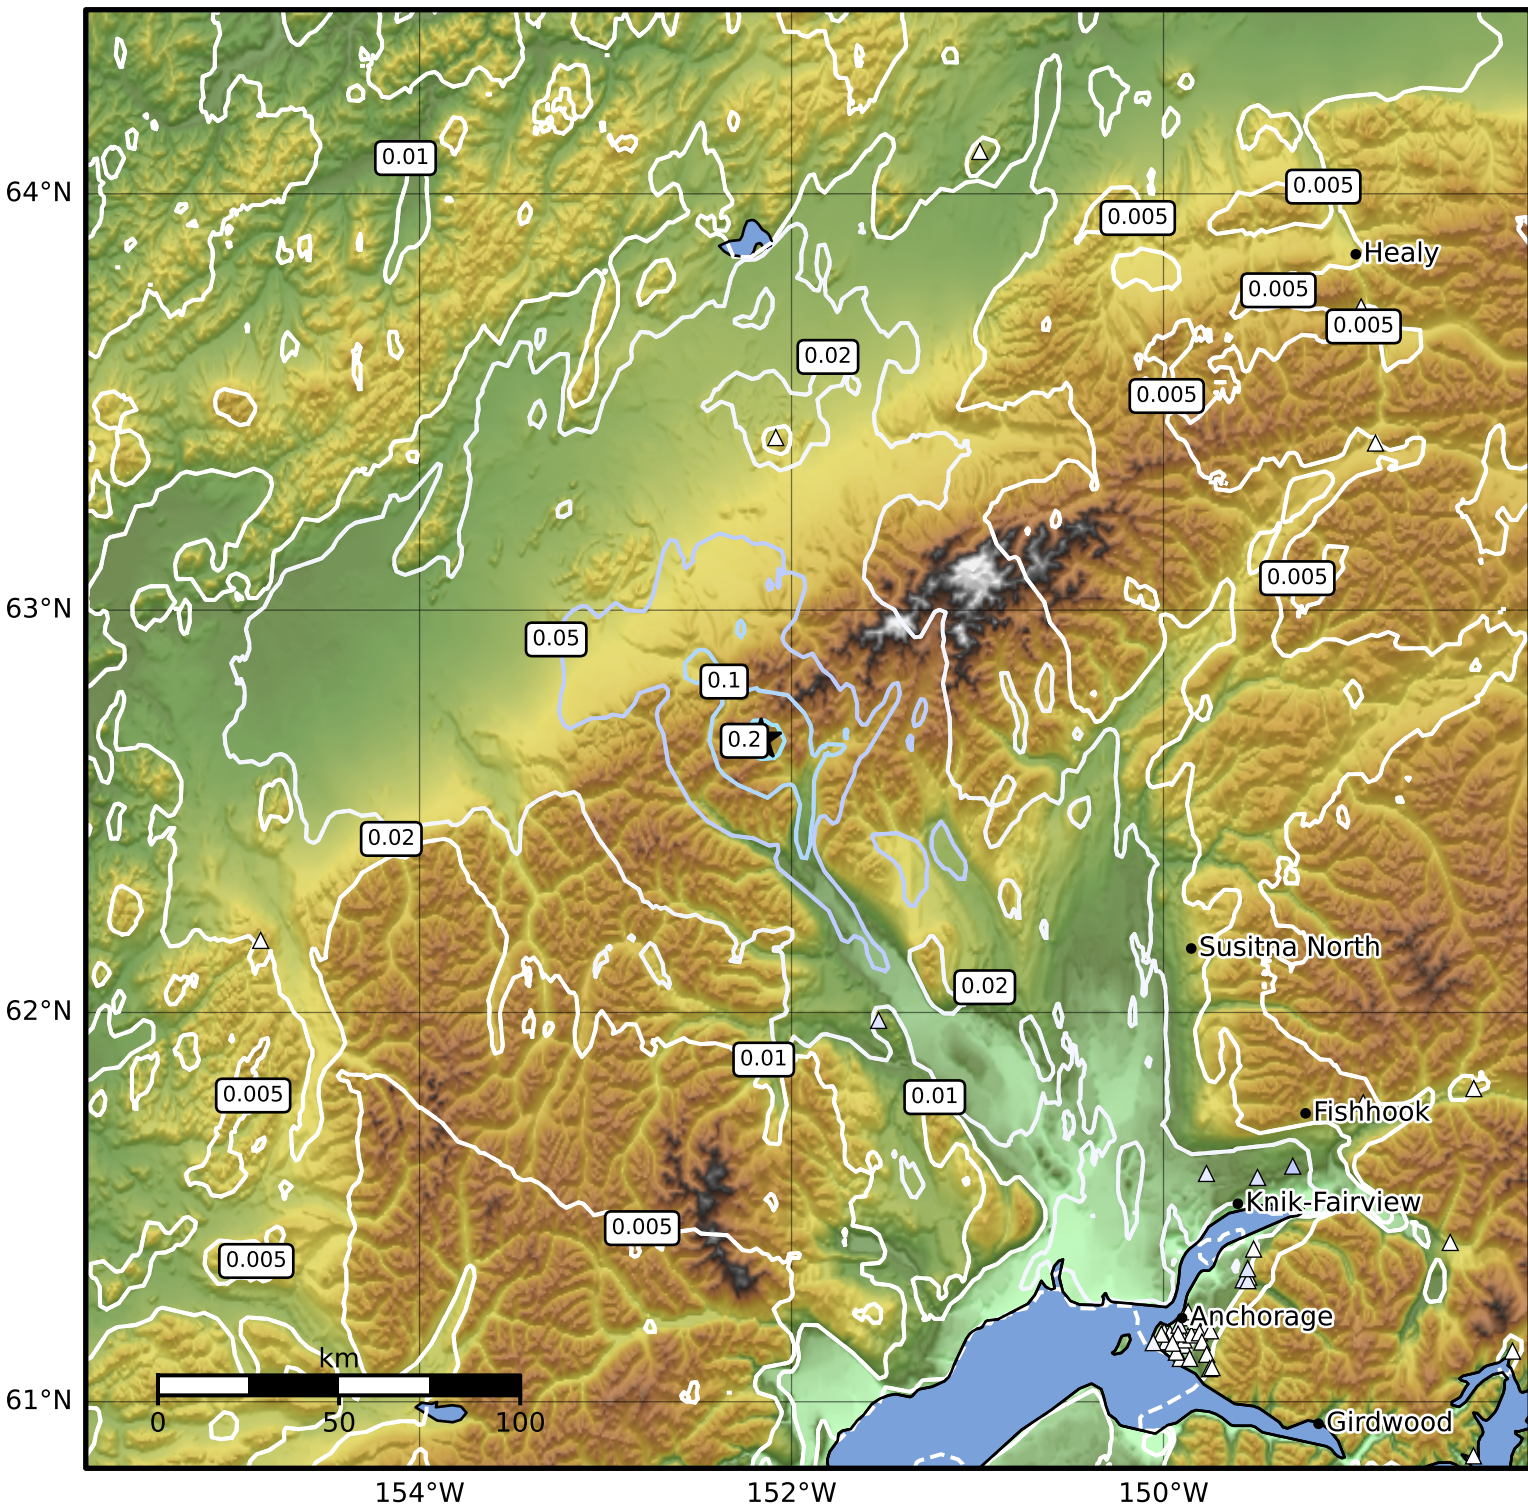

1.0 Second Peak Spectral Acceleration Map Alaska Earthquake Center
 ShakeMap: 96 km (60 miles) NNW of Skwentna
 Mar 25, 2025 20:31:36 UTC M4.1 N62.68 W152.16 Depth: 3.1km ID:ak0253v98jlf

SA(1.0) (%g)	0.1	0.2	0.5	1	2	5	10	20	50	100	200
--------------	-----	-----	-----	---	---	---	----	----	----	-----	-----

Scale based on Worden et al. (2012)

Version 2: Processed 2025-03-25T20:54:06Z

△ Seismic Instrument ○ Reported Intensity

★ Epicenter