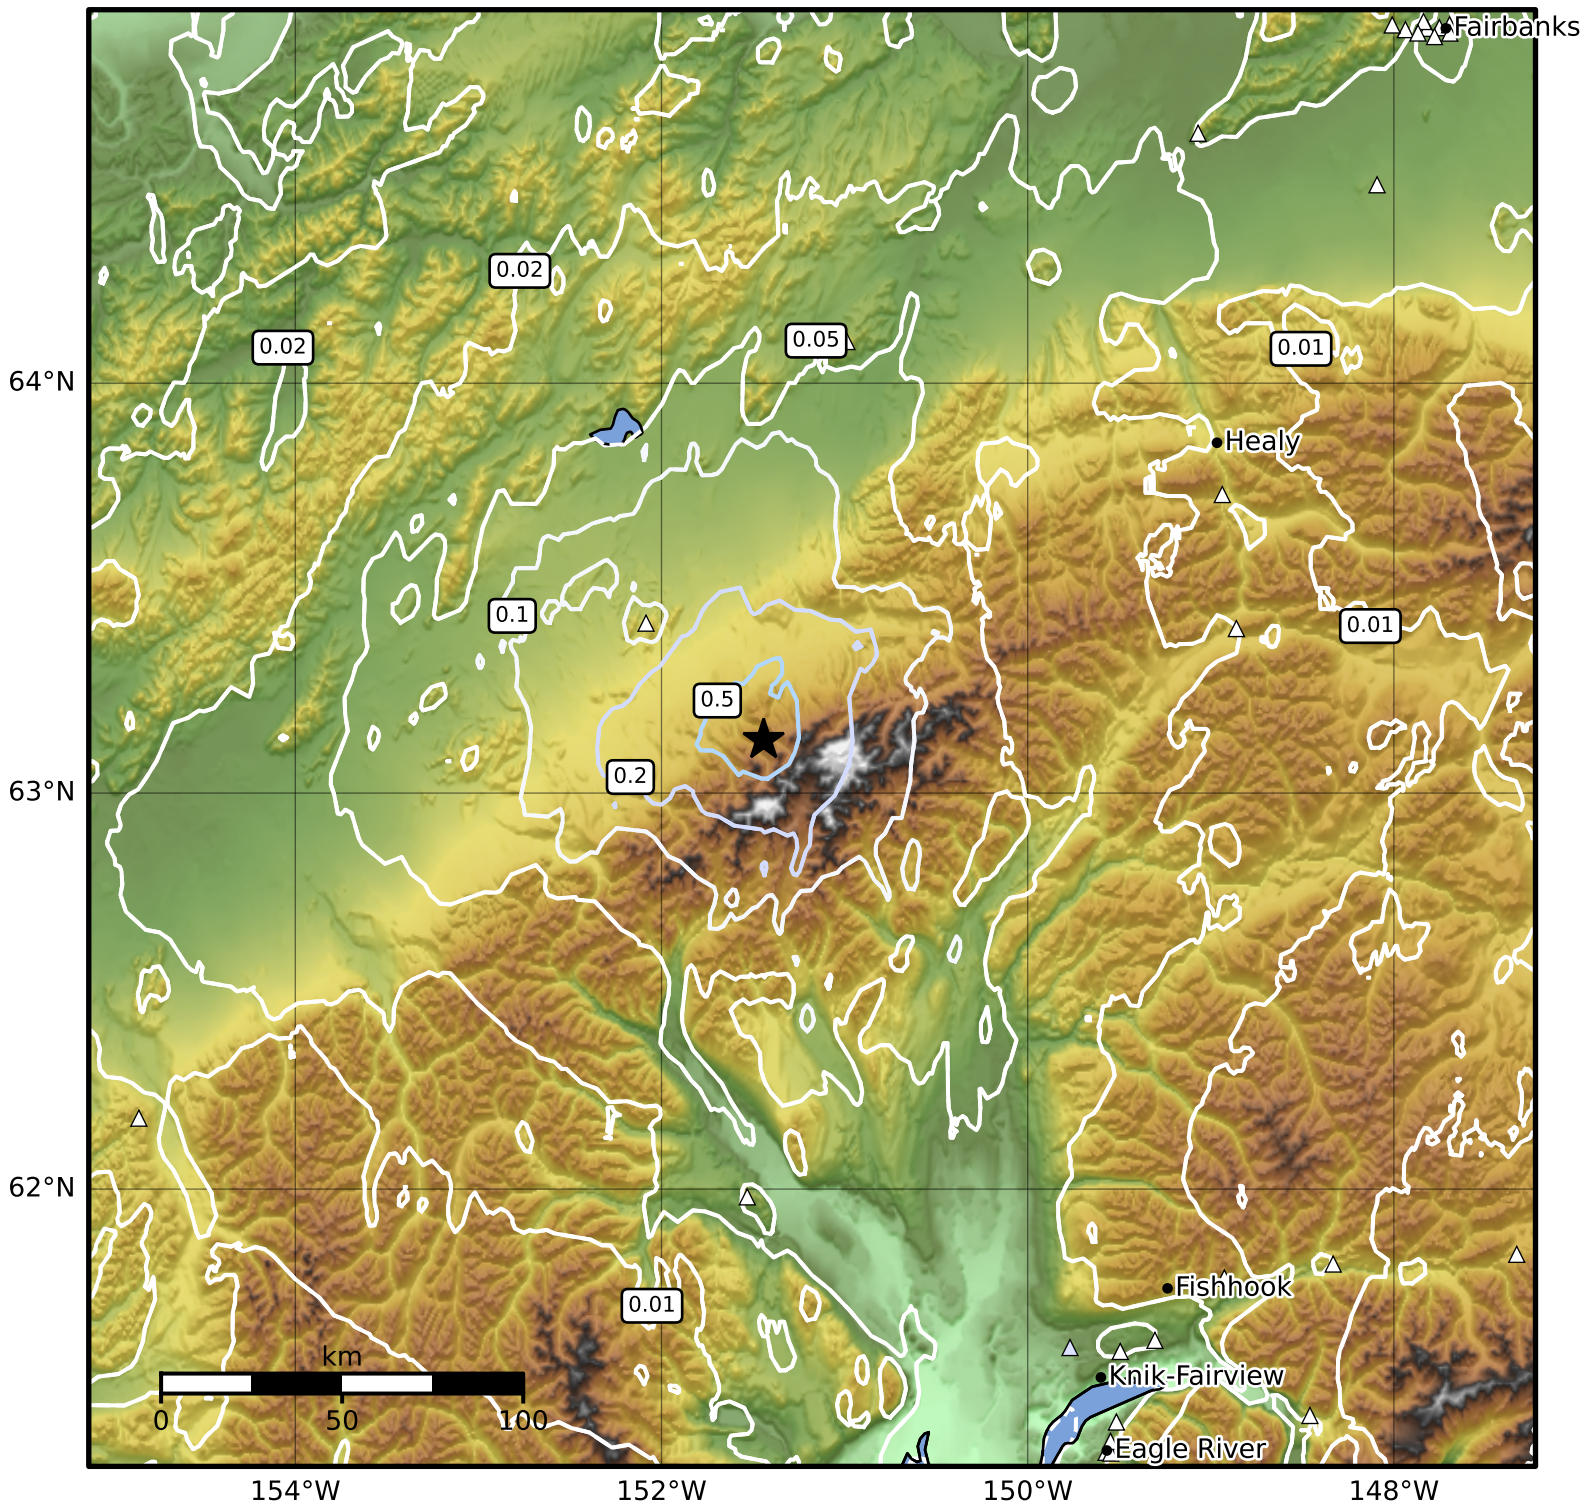

0.3 Second Peak Spectral Acceleration Map Alaska Earthquake Center
 ShakeMap: 50 km (31 miles) SSW of Kantishna
 Mar 31, 2025 02:05:01 UTC M3.7 N63.13 W151.44 Depth: 10.0km ID:ak02544vl6a7

SA(0.3) (%g)	0.1	0.2	0.5	1	2	5	10	20	50	100	200
--------------	-----	-----	-----	---	---	---	----	----	----	-----	-----

Scale based on Worden et al. (2012)

Version 2: Processed 2025-03-31T03:33:12Z

△ Seismic Instrument ○ Reported Intensity

★ Epicenter