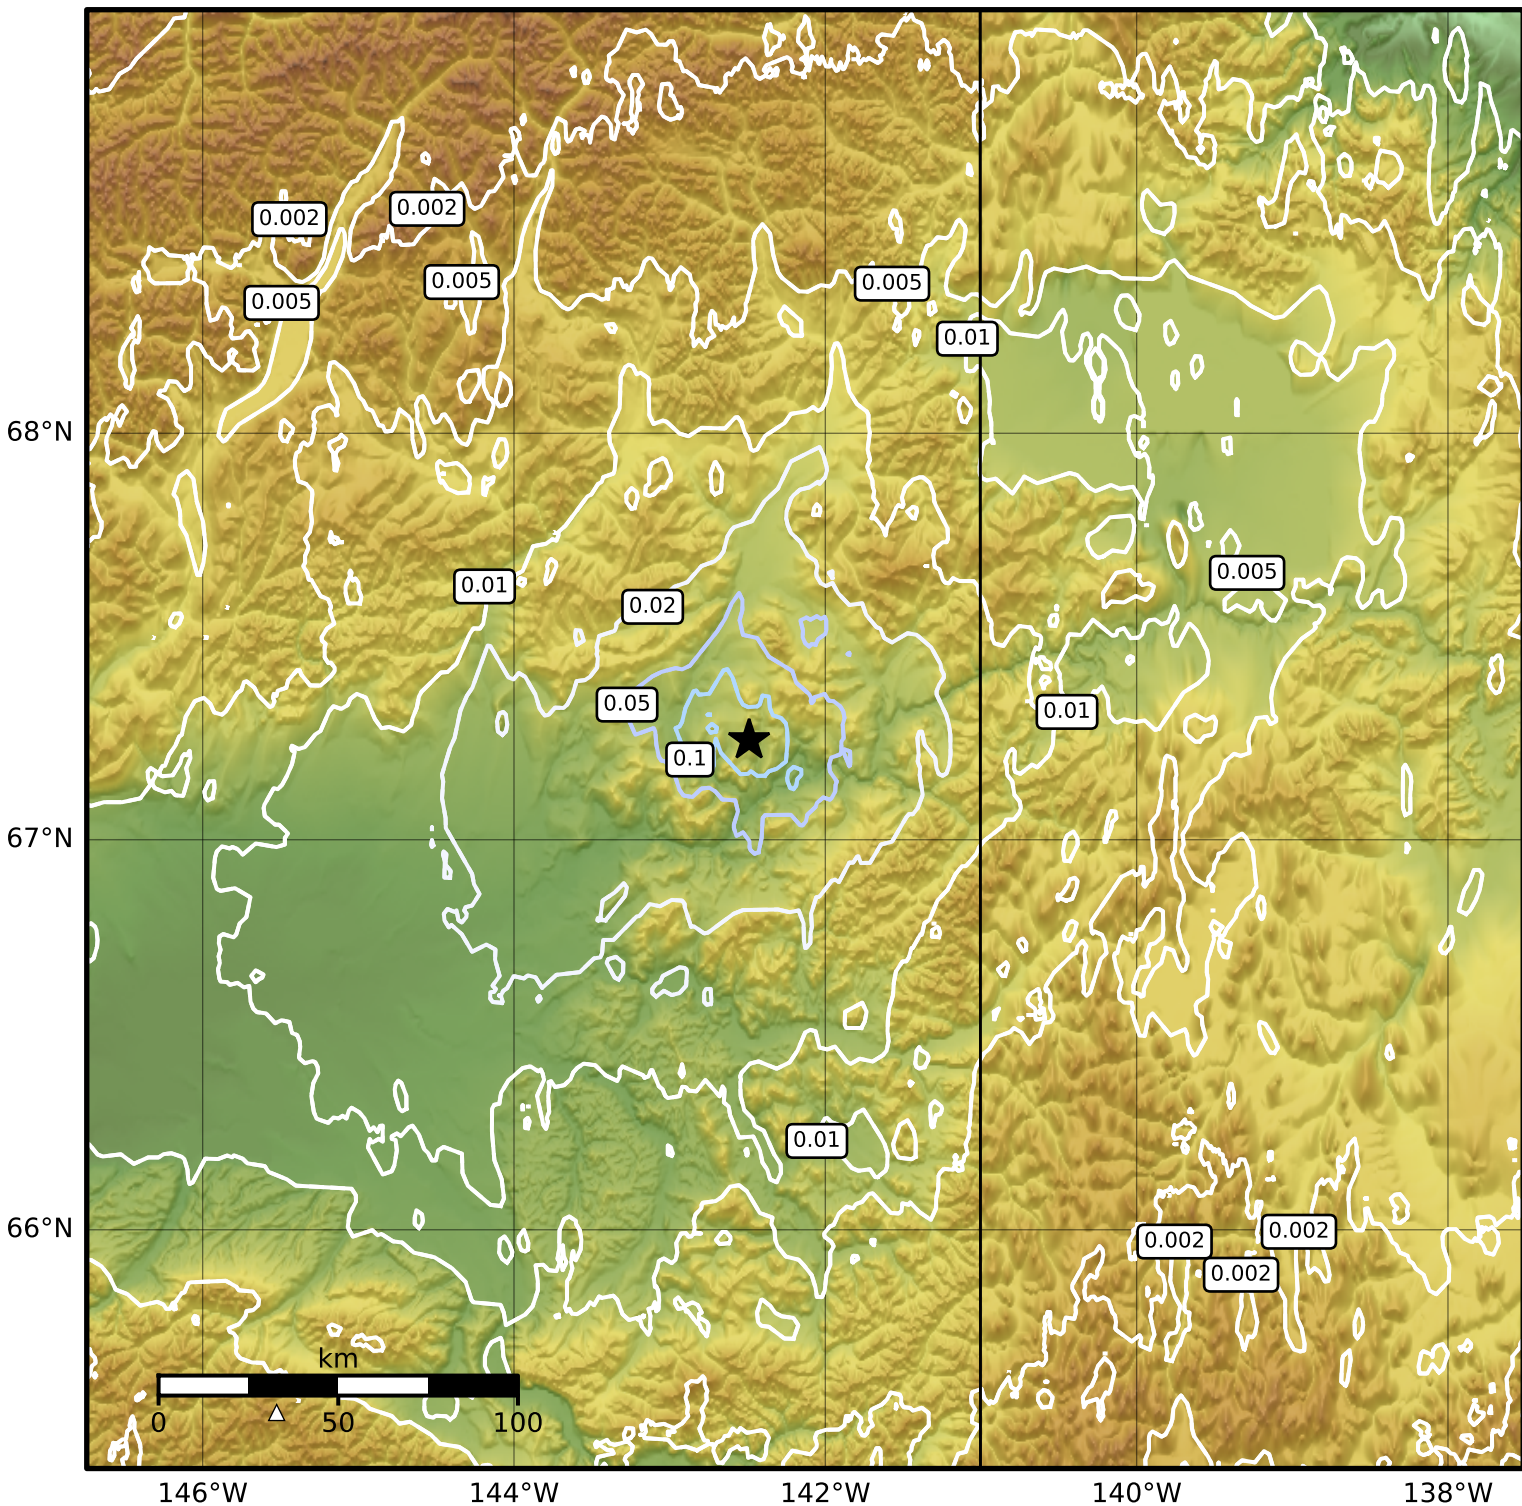

1.0 Second Peak Spectral Acceleration Map Alaska Earthquake Center
 ShakeMap: 85 km (53 miles) NE of Chalkyitsik
 Mar 31, 2025 02:55:38 UTC M3.8 N67.25 W142.49 Depth: 13.6km ID:ak02544vvyxq

SA(1.0) (%g)	0.1	0.2	0.5	1	2	5	10	20	50	100	200
--------------	-----	-----	-----	---	---	---	----	----	----	-----	-----

Scale based on Worden et al. (2012)

Version 2: Processed 2025-03-31T03:15:25Z

△ Seismic Instrument ○ Reported Intensity

★ Epicenter