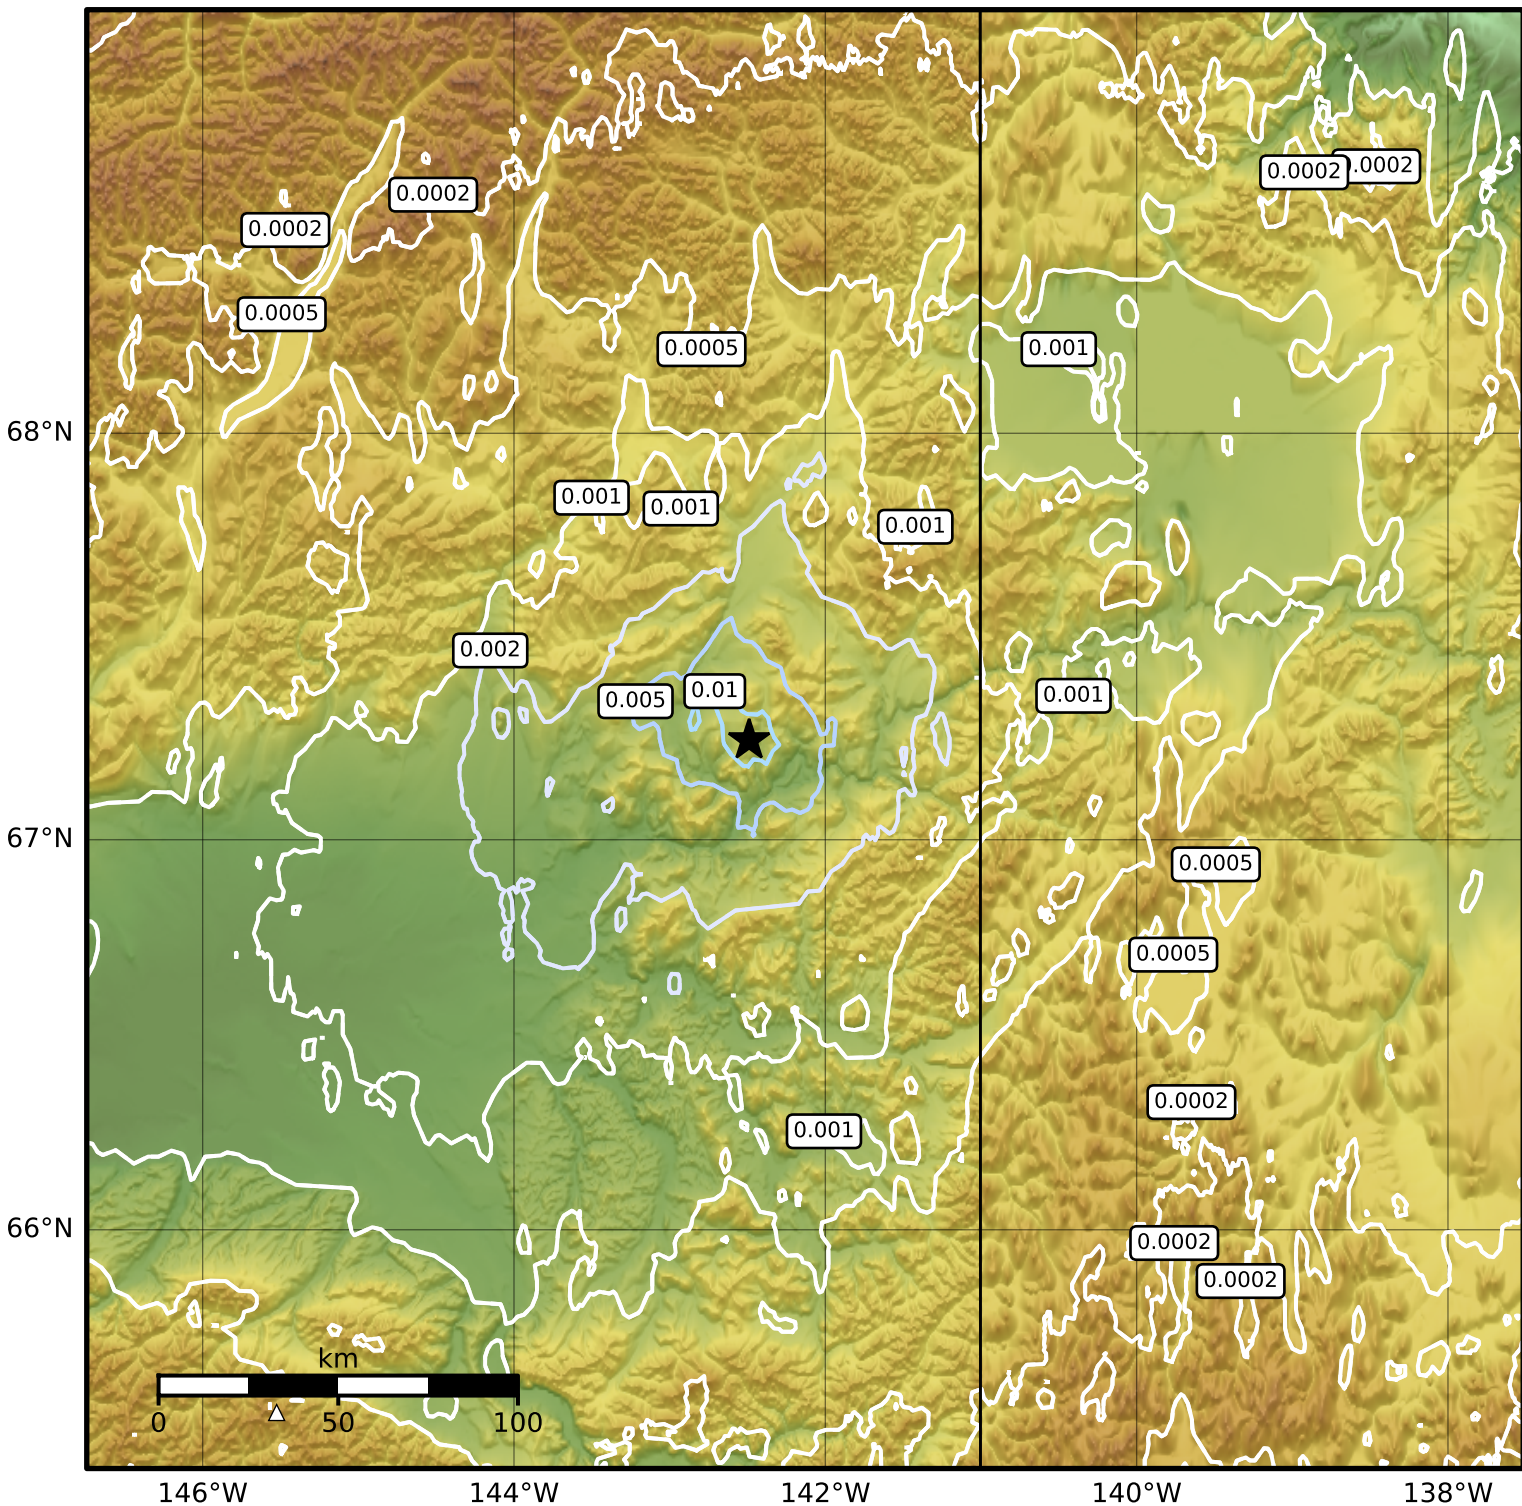

3.0 Second Peak Spectral Acceleration Map Alaska Earthquake Center  
 ShakeMap: 85 km (53 miles) NE of Chalkyitsik  
 Mar 31, 2025 02:55:38 UTC M3.8 N67.25 W142.49 Depth: 13.6km ID:ak02544vvyxq

Scale based on Worden et al. (2012)

Version 2: Processed 2025-03-31T03:15:25Z

△ Seismic Instrument ○ Reported Intensity

★ Epicenter