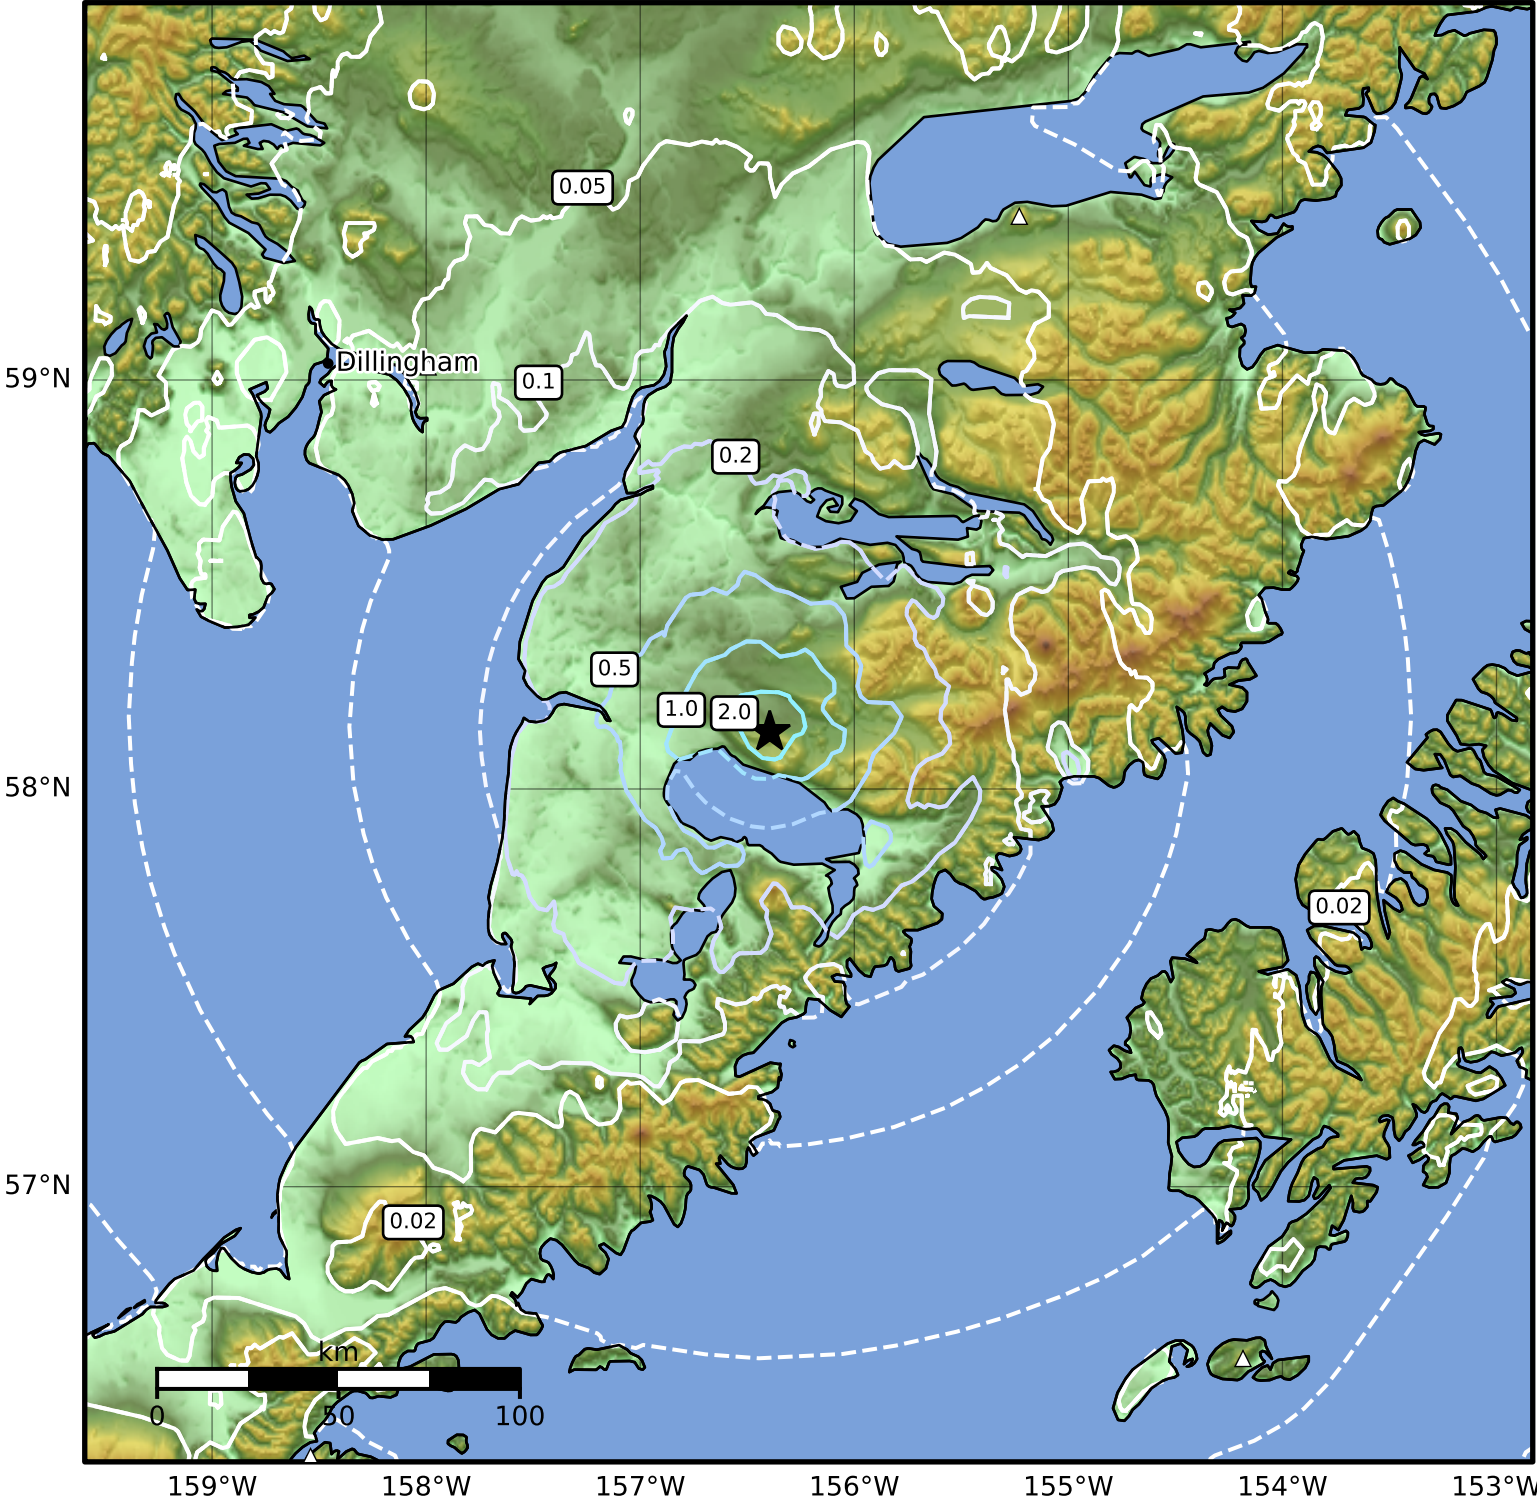

0.3 Second Peak Spectral Acceleration Map Alaska Earthquake Center  
 ShakeMap: 58 km (36 miles) E of Egegik  
 Apr 01, 2025 04:08:23 UTC M3.9 N58.14 W156.40 Depth: 5.2km ID:ak02546kc2wc

SA(0.3) (%g)	0.1	0.2	0.5	1	2	5	10	20	50	100	200
--------------	-----	-----	-----	---	---	---	----	----	----	-----	-----

Scale based on Worden et al. (2012)

Version 2: Processed 2025-04-01T04:43:10Z

△ Seismic Instrument ○ Reported Intensity

★ Epicenter