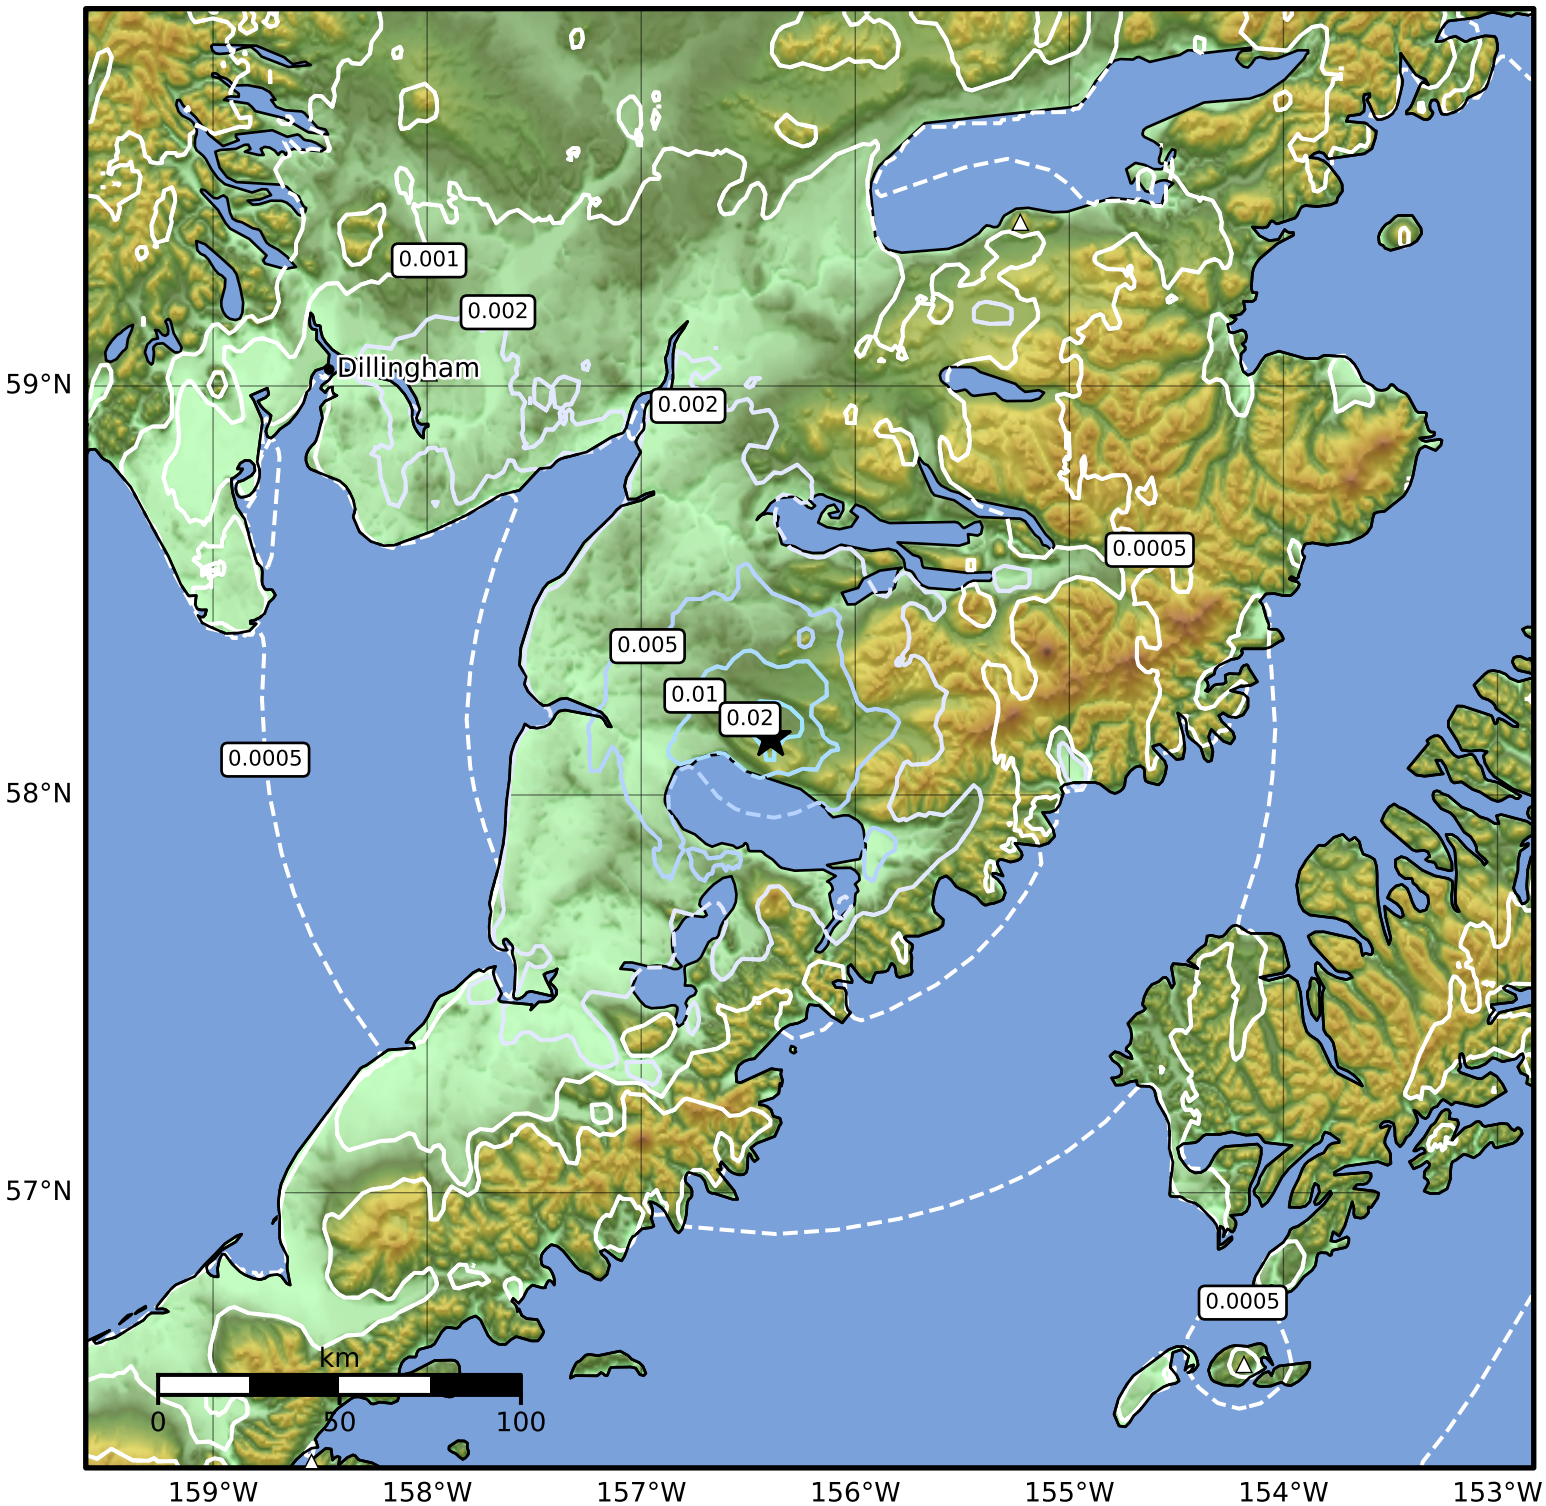

3.0 Second Peak Spectral Acceleration Map Alaska Earthquake Center
 ShakeMap: 58 km (36 miles) E of Egegik
 Apr 01, 2025 04:08:23 UTC M3.9 N58.14 W156.40 Depth: 5.2km ID:ak02546kc2wc

Scale based on Worden et al. (2012)

Version 2: Processed 2025-04-01T04:43:10Z

△ Seismic Instrument ○ Reported Intensity

★ Epicenter