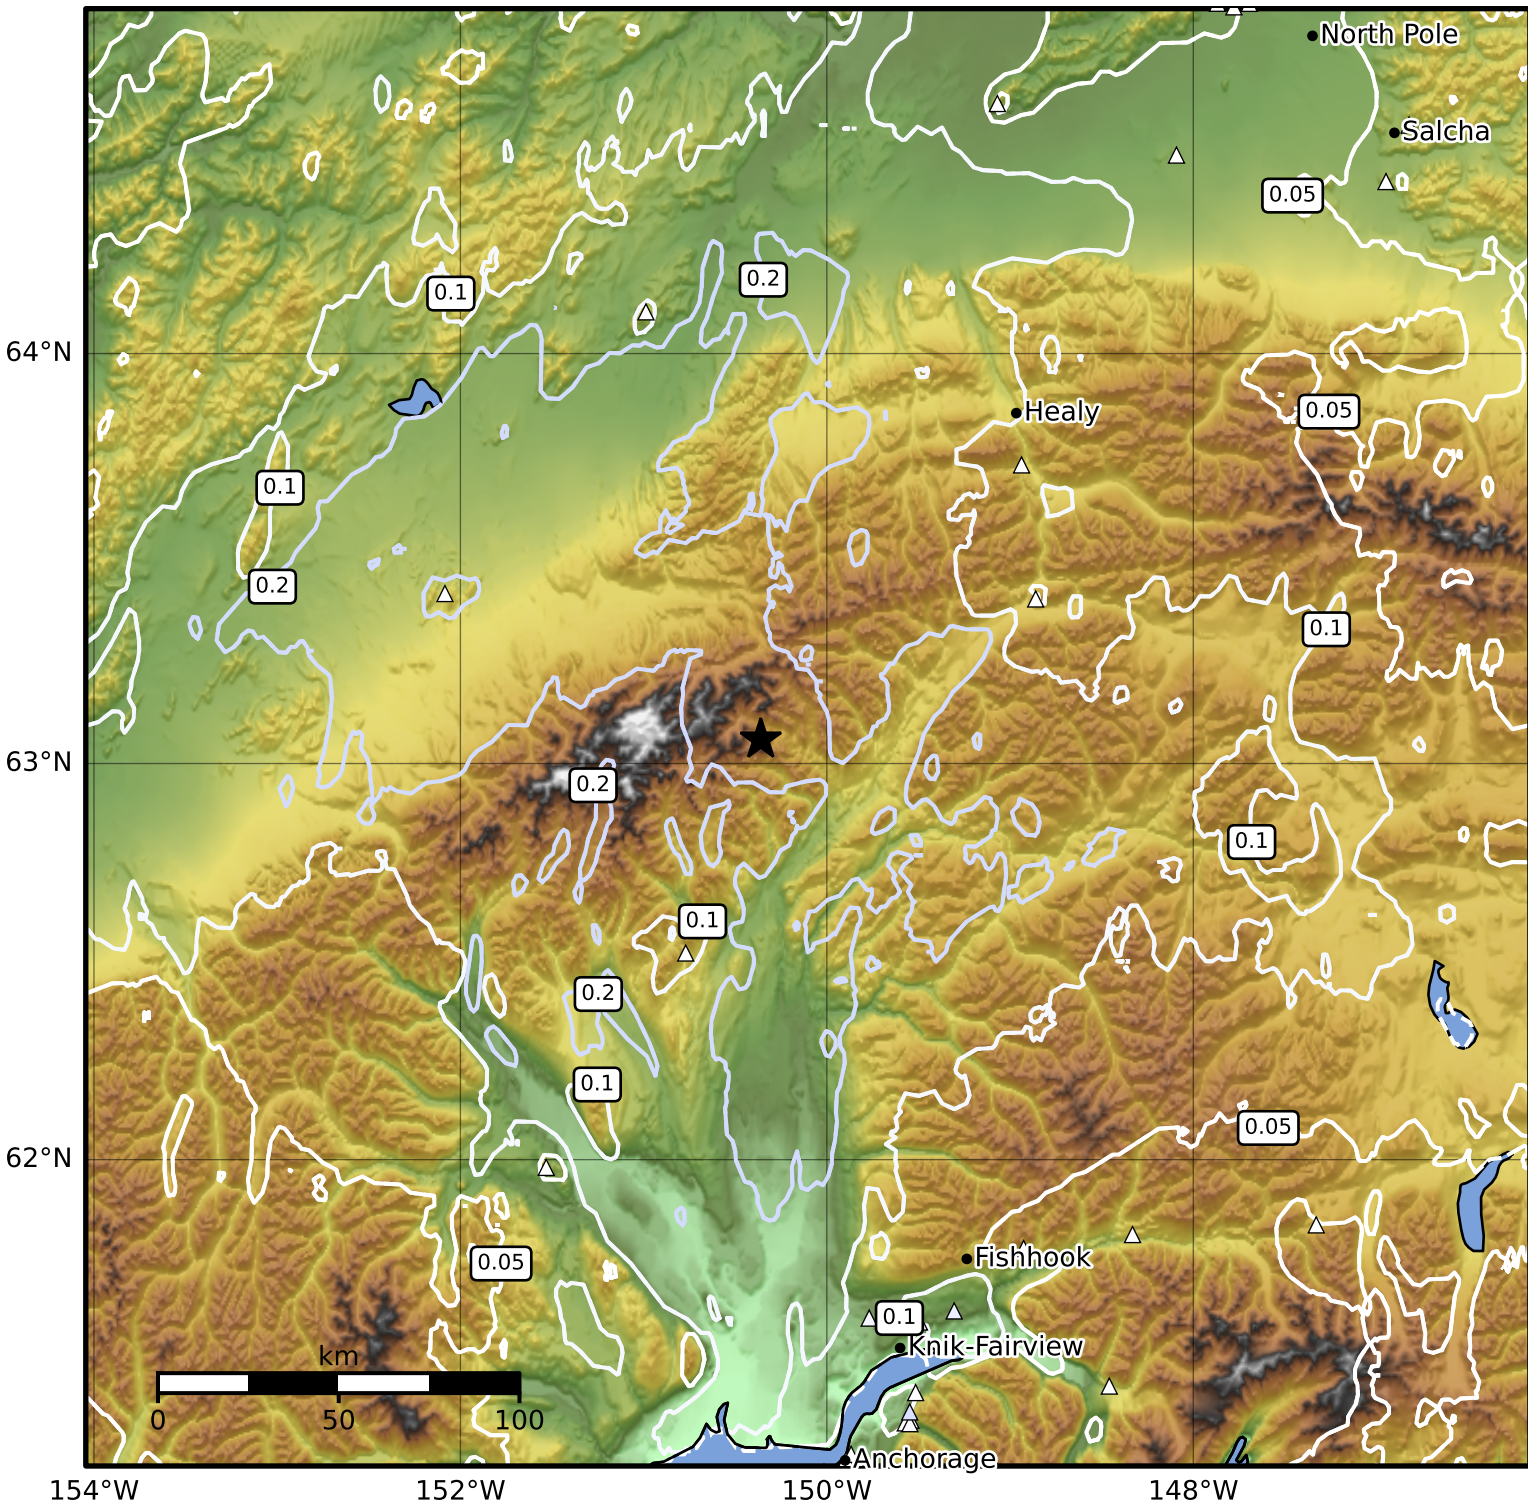

0.3 Second Peak Spectral Acceleration Map Alaska Earthquake Center  
 ShakeMap: 59 km (37 miles) SSE of Kantishna  
 Apr 01, 2025 15:44:30 UTC M3.7 N63.06 W150.36 Depth: 106.2km ID:ak02546r3kto

SA(0.3) (%g)	0.1	0.2	0.5	1	2	5	10	20	50	100	200
--------------	-----	-----	-----	---	---	---	----	----	----	-----	-----

Scale based on Worden et al. (2012)

Version 2: Processed 2025-04-01T16:19:03Z

△ Seismic Instrument ○ Reported Intensity

★ Epicenter