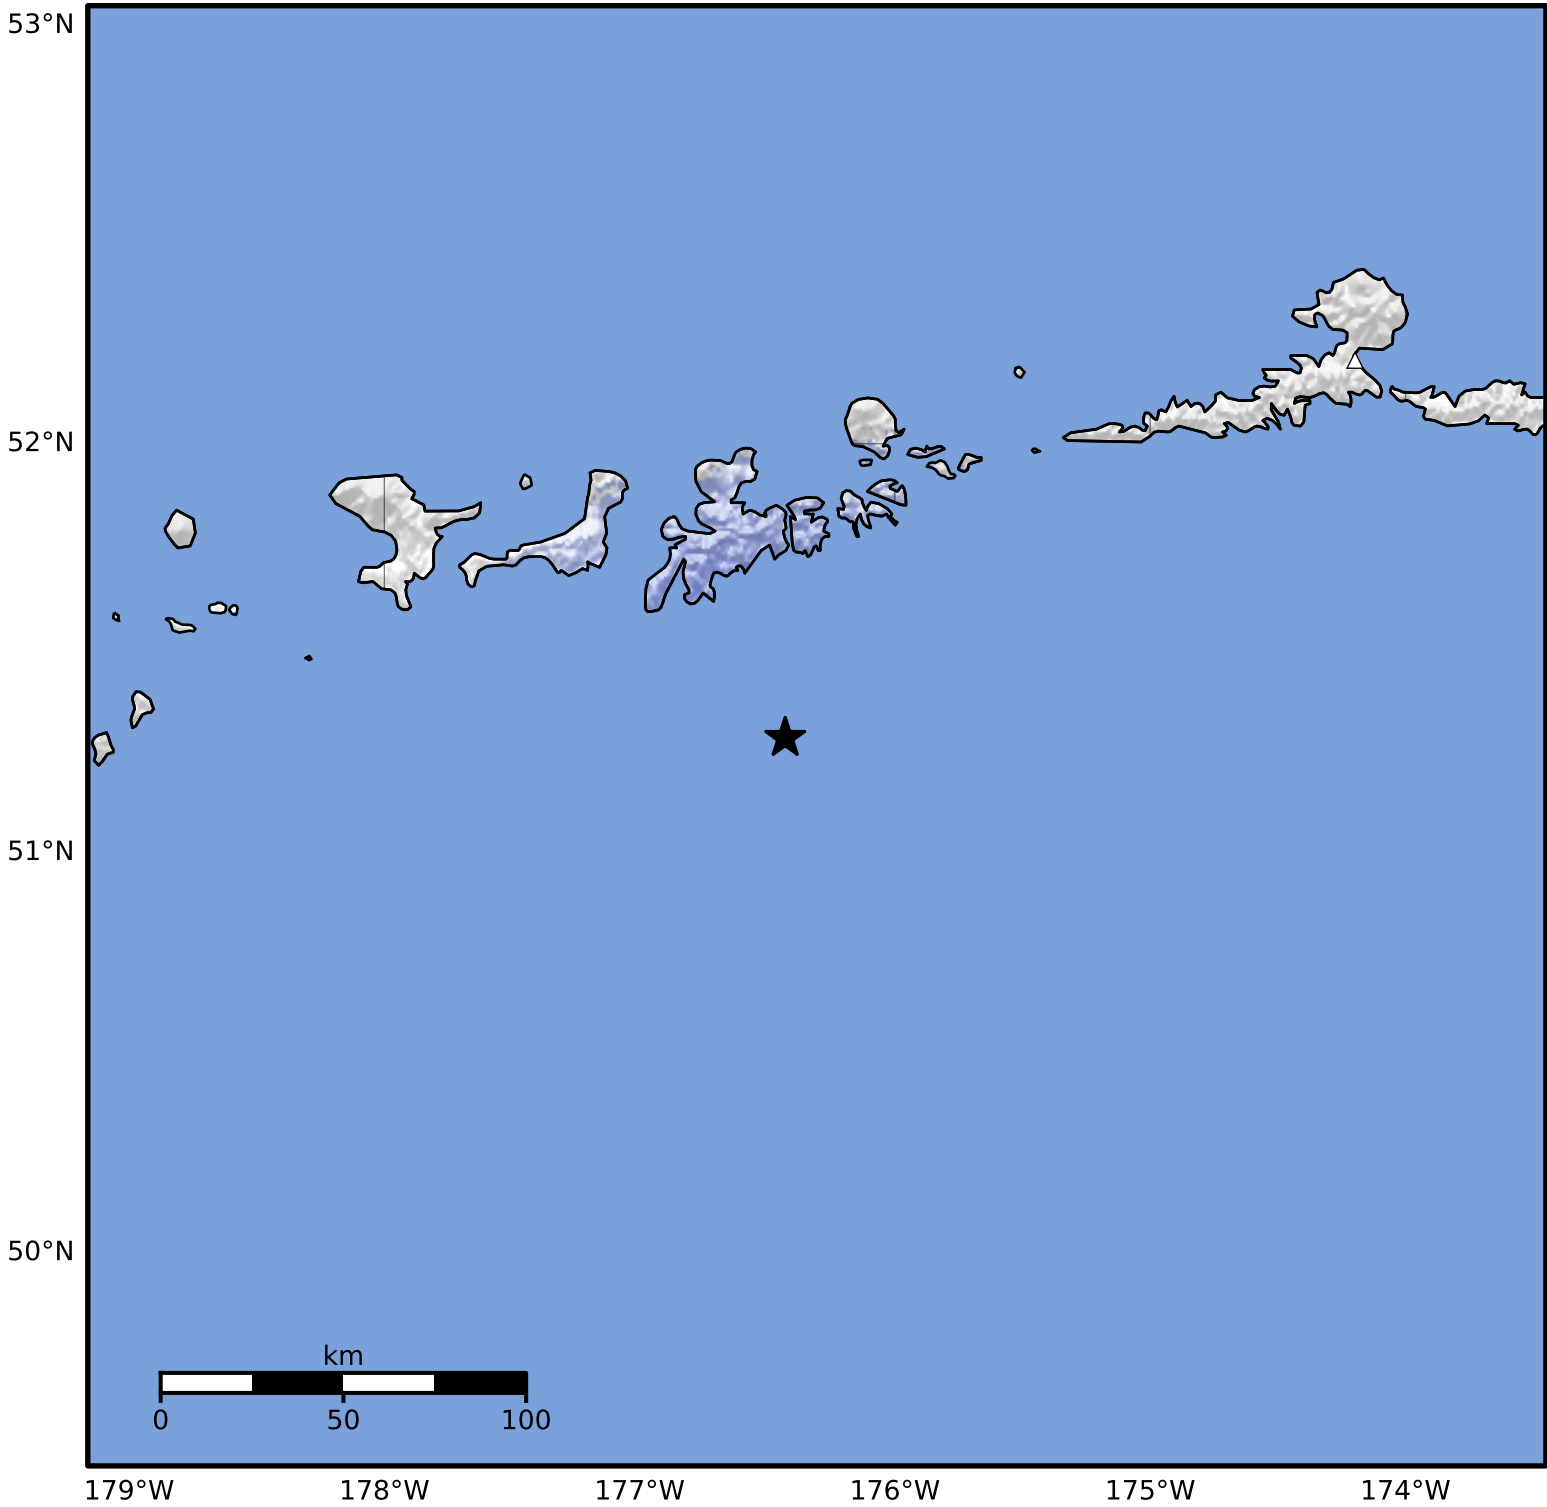

Macroseismic Intensity Map Alaska Earthquake Center
 ShakeMap: 68 km (42 miles) SSE of Adak
 Jan 03, 2025 05:42:20 UTC M3.8 N51.28 W176.43 Depth: 24.2km ID:ak02551u93c

SHAKING	Not felt	Weak	Light	Moderate	Strong	Very strong	Severe	Violent	Extreme
DAMAGE	None	None	None	Very light	Light	Moderate	Moderate/heavy	Heavy	Very heavy
PGA(%g)	<0.0464	0.297	2.76	6.2	11.5	21.5	40.1	74.7	>139
PGV(cm/s)	<0.0215	0.135	1.41	4.65	9.64	20	41.4	85.8	>178
INTENSITY	I	II-III	IV	V	VI	VII	VIII	IX	X+

Scale based on Worden et al. (2012)

Version 2: Processed 2025-01-03T10:32:51Z

△ Seismic Instrument ○ Reported Intensity

★ Epicenter