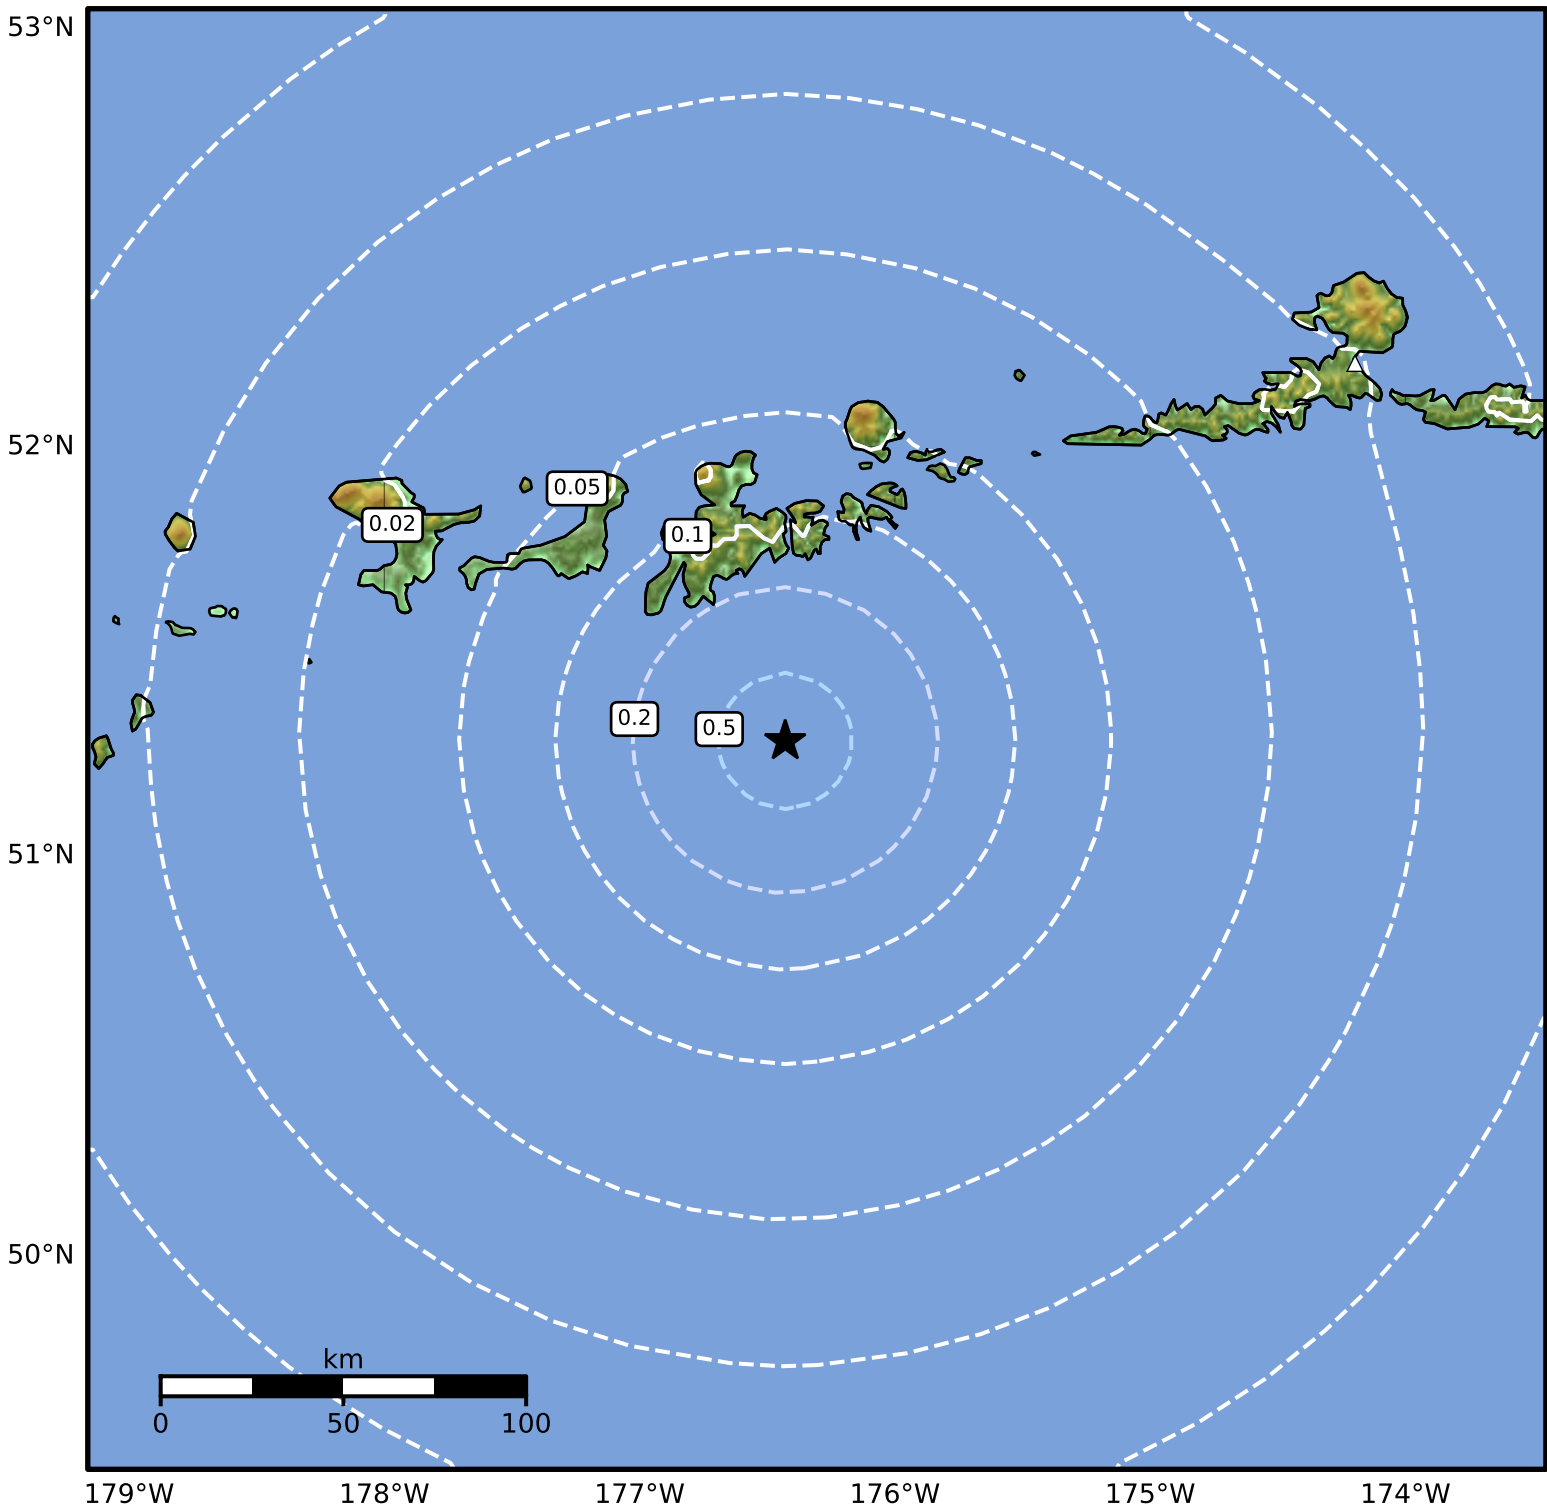

0.3 Second Peak Spectral Acceleration Map Alaska Earthquake Center
 ShakeMap: 68 km (42 miles) SSE of Adak
 Jan 03, 2025 05:42:20 UTC M3.8 N51.28 W176.43 Depth: 24.2km ID:ak02551u93c

SA(0.3) (%g)	0.1	0.2	0.5	1	2	5	10	20	50	100	200
--------------	-----	-----	-----	---	---	---	----	----	----	-----	-----

Scale based on Worden et al. (2012)

Version 2: Processed 2025-01-03T10:32:51Z

△ Seismic Instrument ○ Reported Intensity

★ Epicenter