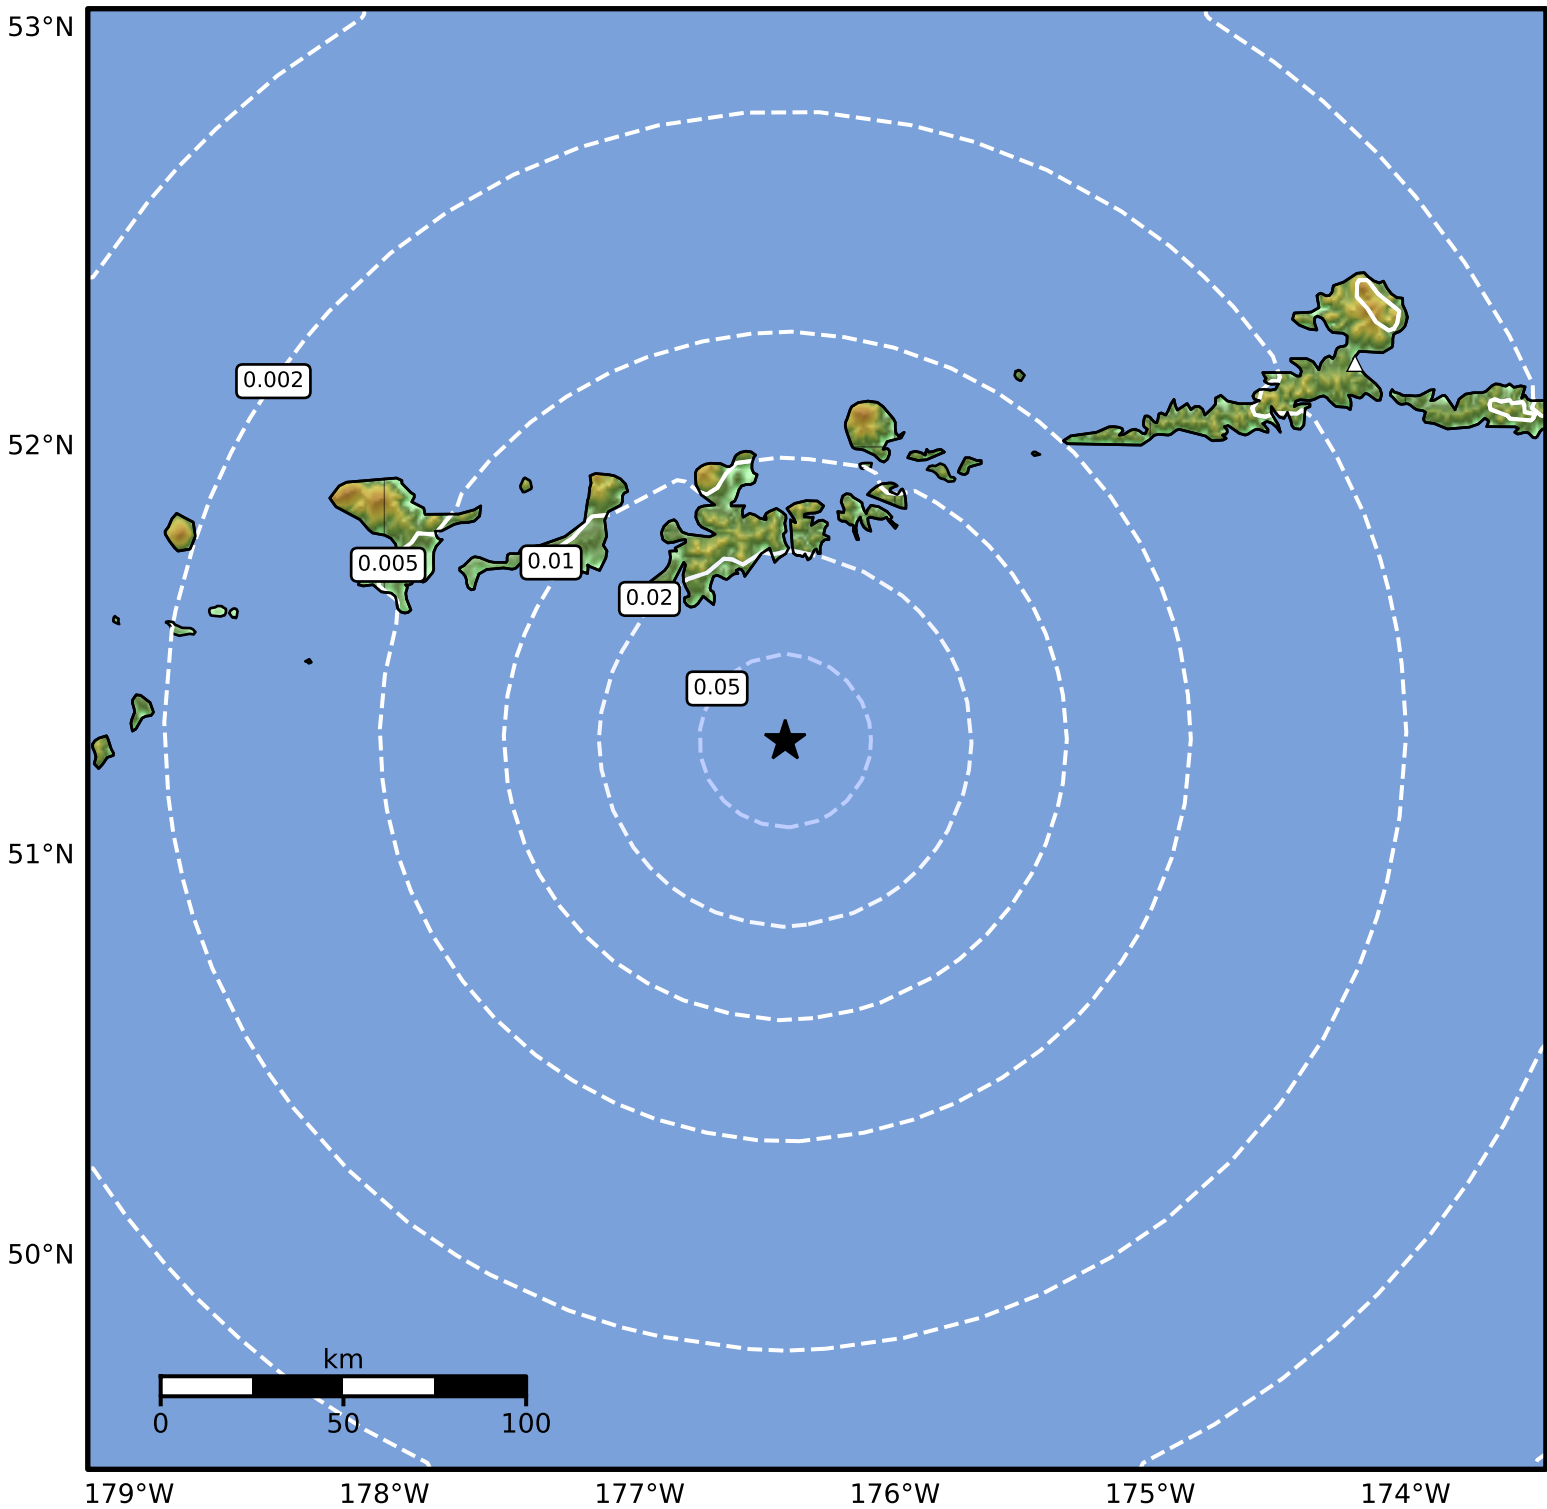

1.0 Second Peak Spectral Acceleration Map Alaska Earthquake Center
 ShakeMap: 68 km (42 miles) SSE of Adak
 Jan 03, 2025 05:42:20 UTC M3.8 N51.28 W176.43 Depth: 24.2km ID:ak02551u93c

SA(1.0) (%g)	0.1	0.2	0.5	1	2	5	10	20	50	100	200
--------------	-----	-----	-----	---	---	---	----	----	----	-----	-----

Scale based on Worden et al. (2012)

Version 2: Processed 2025-01-03T10:32:51Z

△ Seismic Instrument ○ Reported Intensity

★ Epicenter