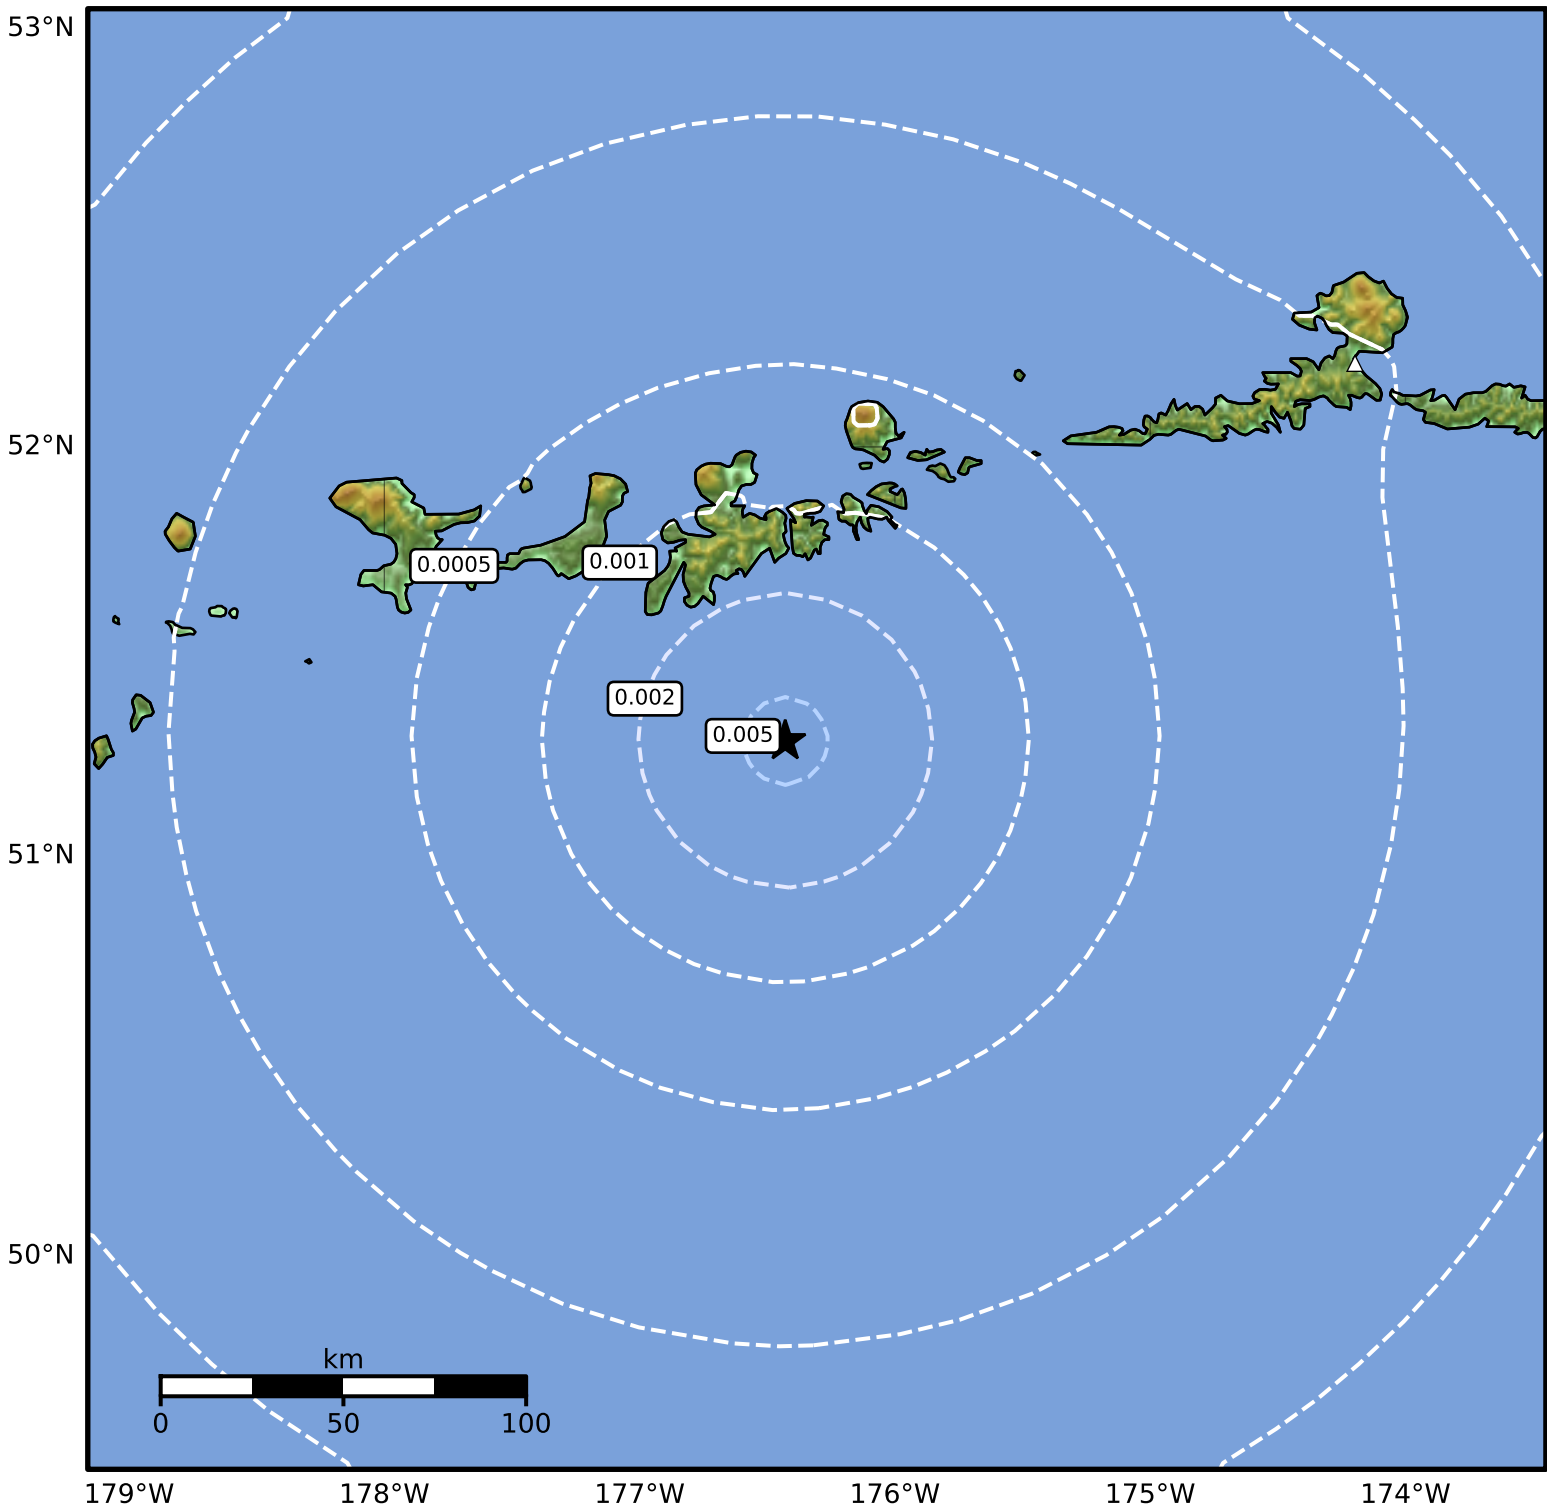

3.0 Second Peak Spectral Acceleration Map Alaska Earthquake Center
ShakeMap: 68 km (42 miles) SSE of Adak
Jan 03, 2025 05:42:20 UTC M3.8 N51.28 W176.43 Depth: 24.2km ID:ak02551u93c

Scale based on Worden et al. (2012)

Version 2: Processed 2025-01-03T10:32:51Z

△ Seismic Instrument ○ Reported Intensity

★ Epicenter