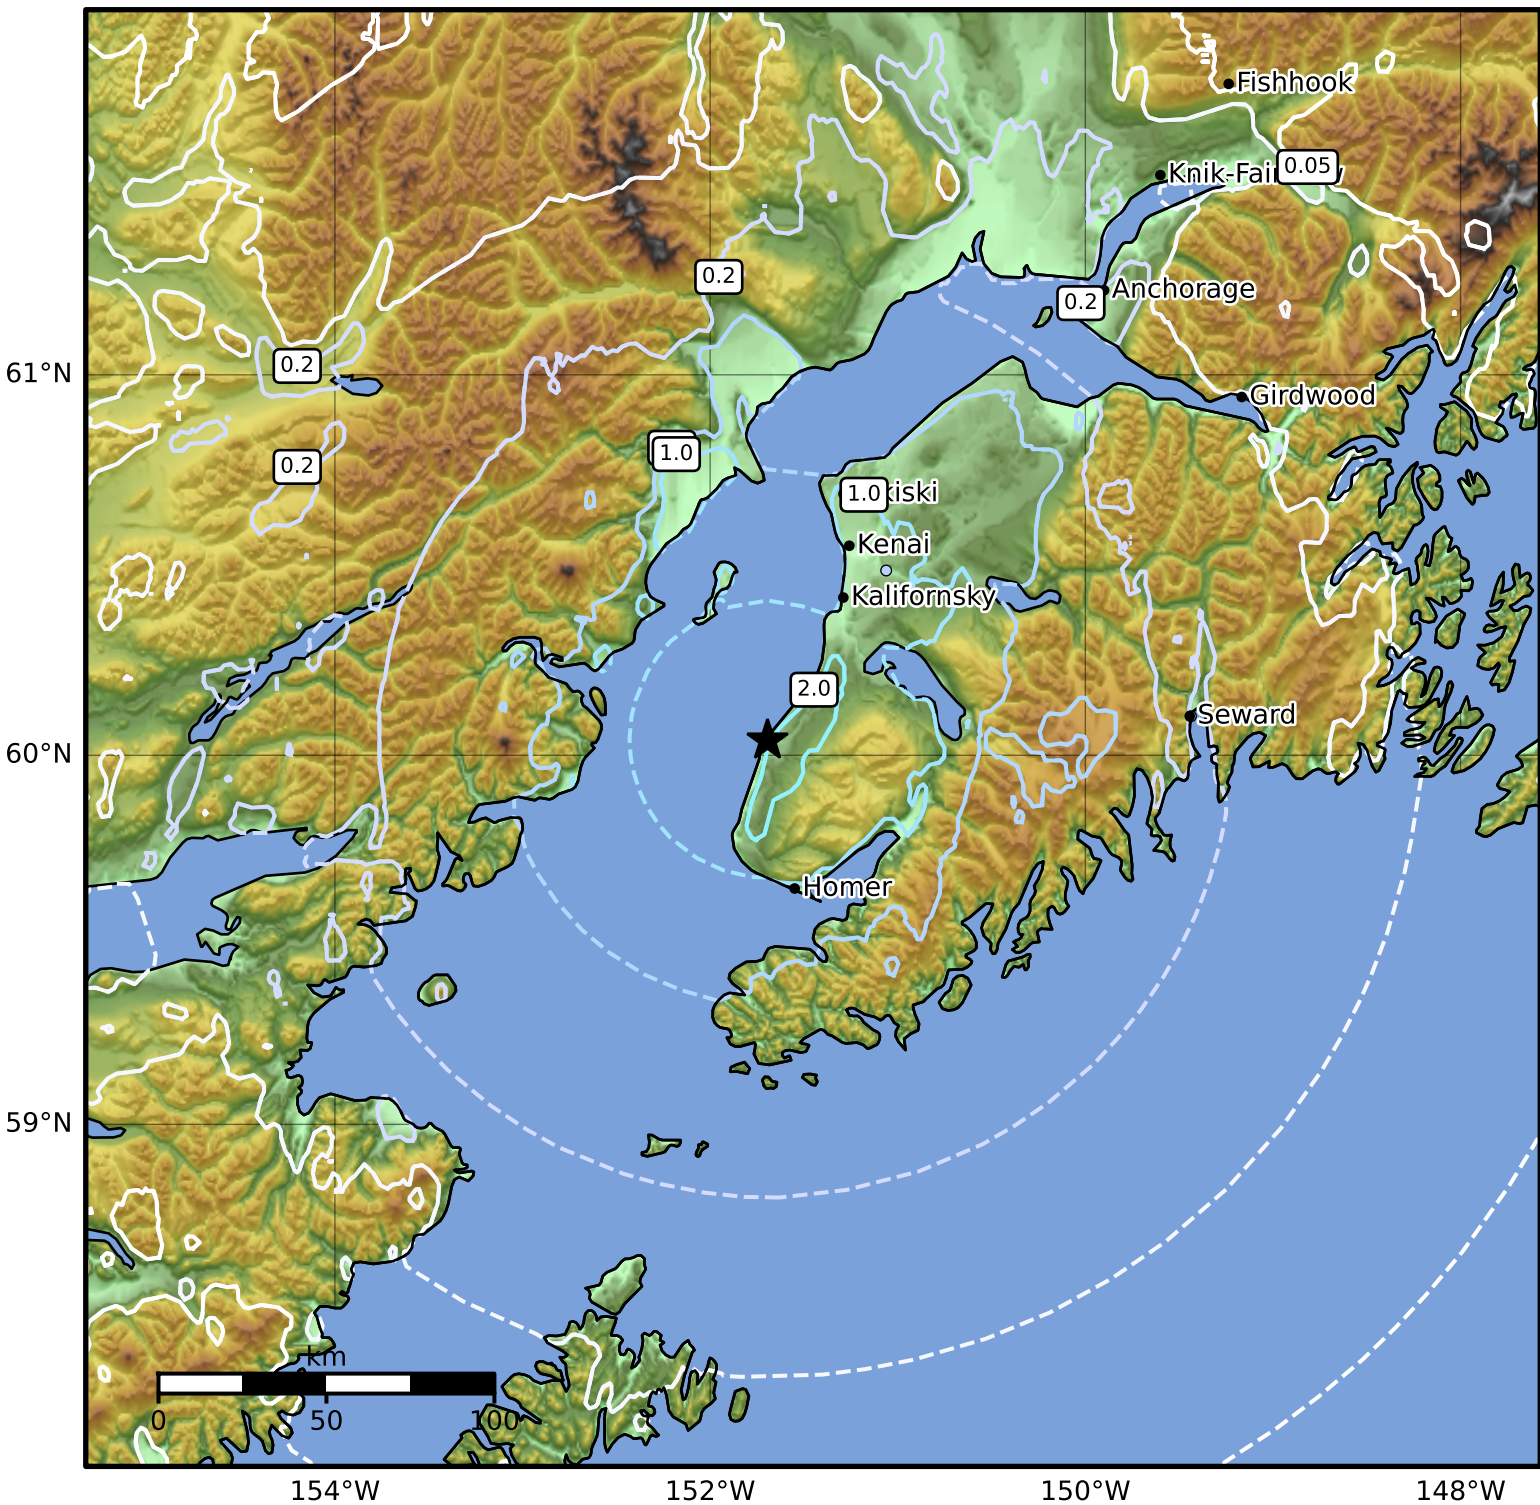

0.3 Second Peak Spectral Acceleration Map Alaska Earthquake Center
 ShakeMap: 2 km (1 miles) SW of Ninilchik
 Apr 26, 2025 19:54:53 UTC M4.4 N60.04 W151.69 Depth: 55.5km ID:ak0255c5z643

SA(0.3) (%g)	0.1	0.2	0.5	1	2	5	10	20	50	100	200
--------------	-----	-----	-----	---	---	---	----	----	----	-----	-----

Scale based on Worden et al. (2012)

Version 1: Processed 2025-04-26T20:08:45Z

△ Seismic Instrument ○ Reported Intensity

★ Epicenter