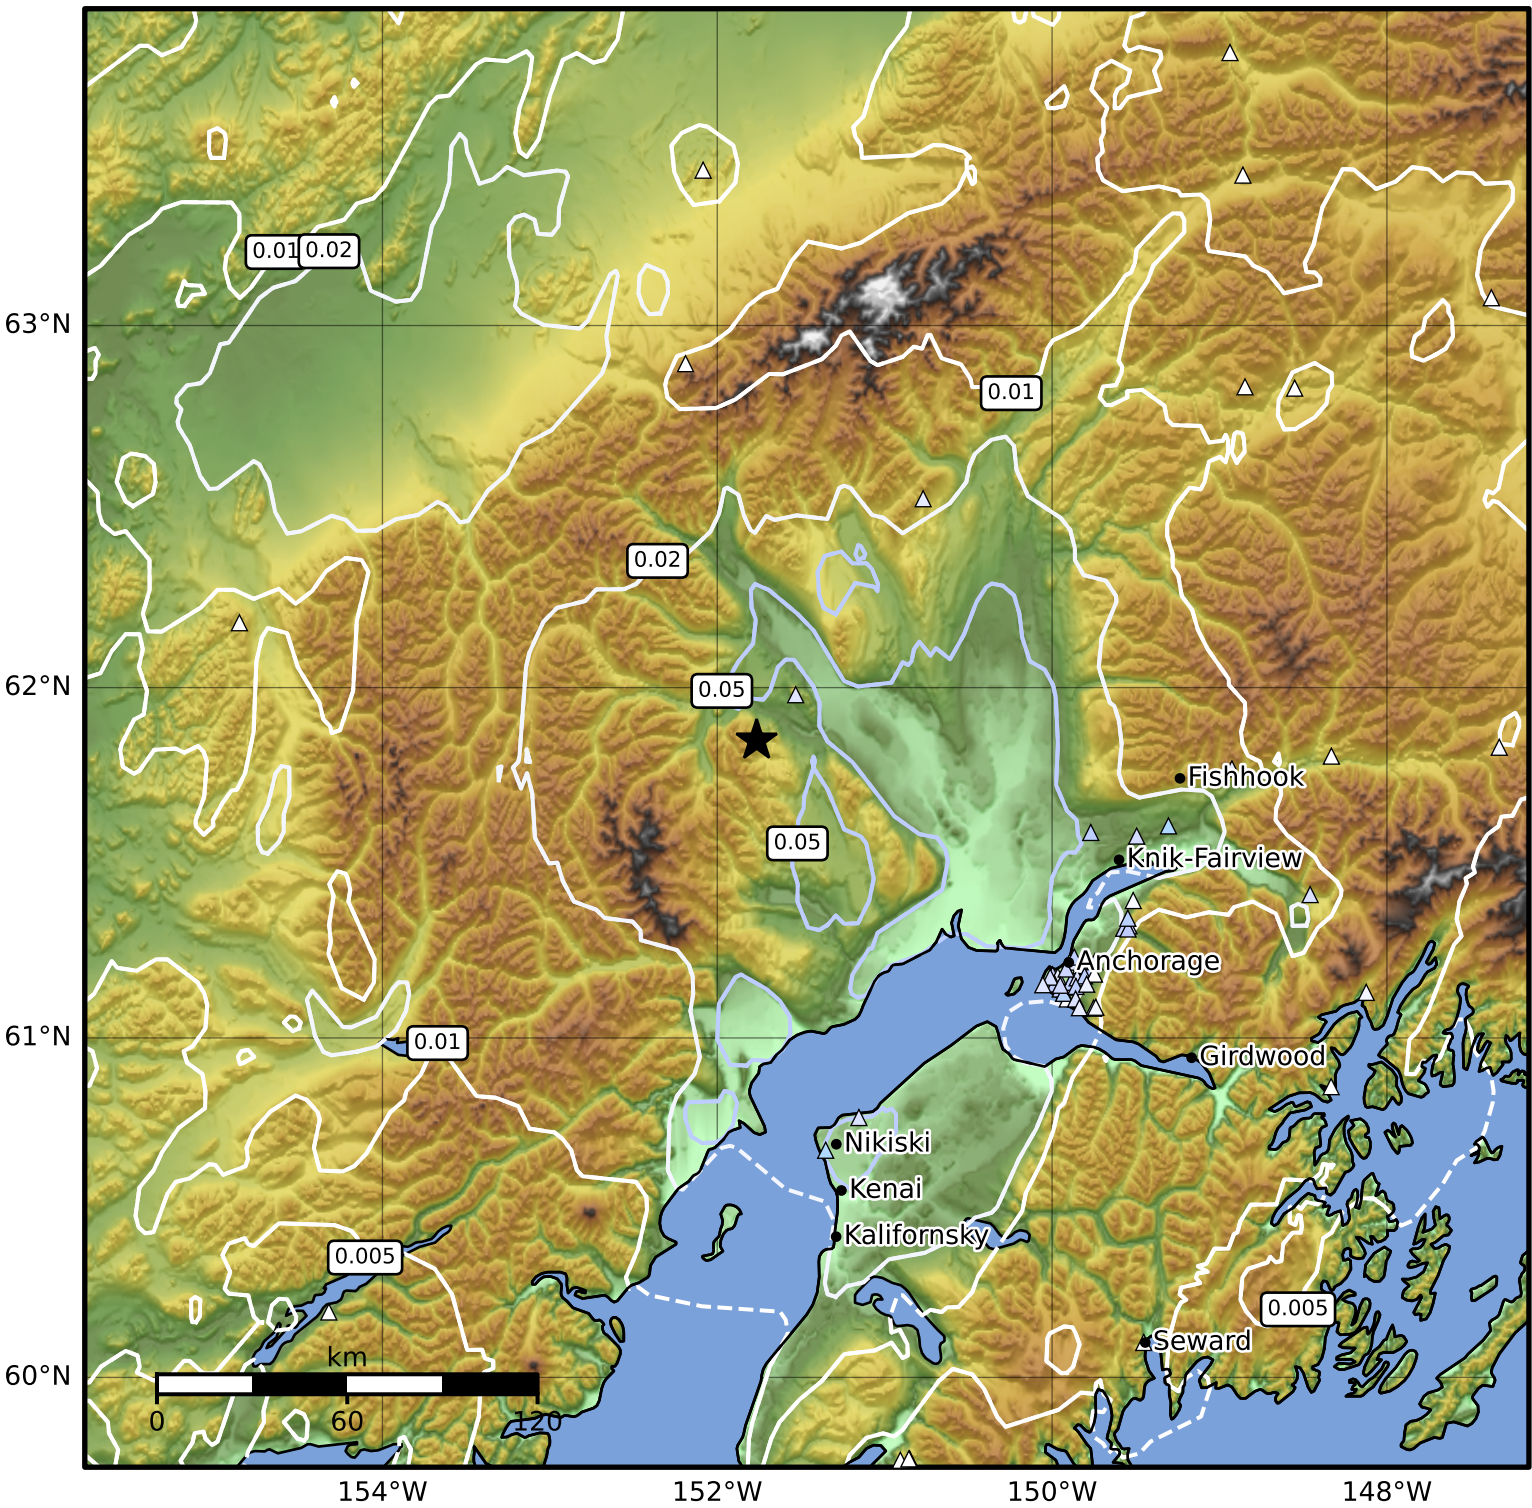

1.0 Second Peak Spectral Acceleration Map Alaska Earthquake Center
 ShakeMap: 33 km (20 miles) WSW of Skwentna
 Jul 03, 2025 22:40:12 UTC M4.1 N61.85 W151.76 Depth: 99.1km ID:ak0258go7zsl

SA(1.0) (%g)	0.1	0.2	0.5	1	2	5	10	20	50	100	200
--------------	-----	-----	-----	---	---	---	----	----	----	-----	-----

Scale based on Worden et al. (2012)

Version 2: Processed 2025-07-03T23:17:49Z

△ Seismic Instrument ○ Reported Intensity

★ Epicenter