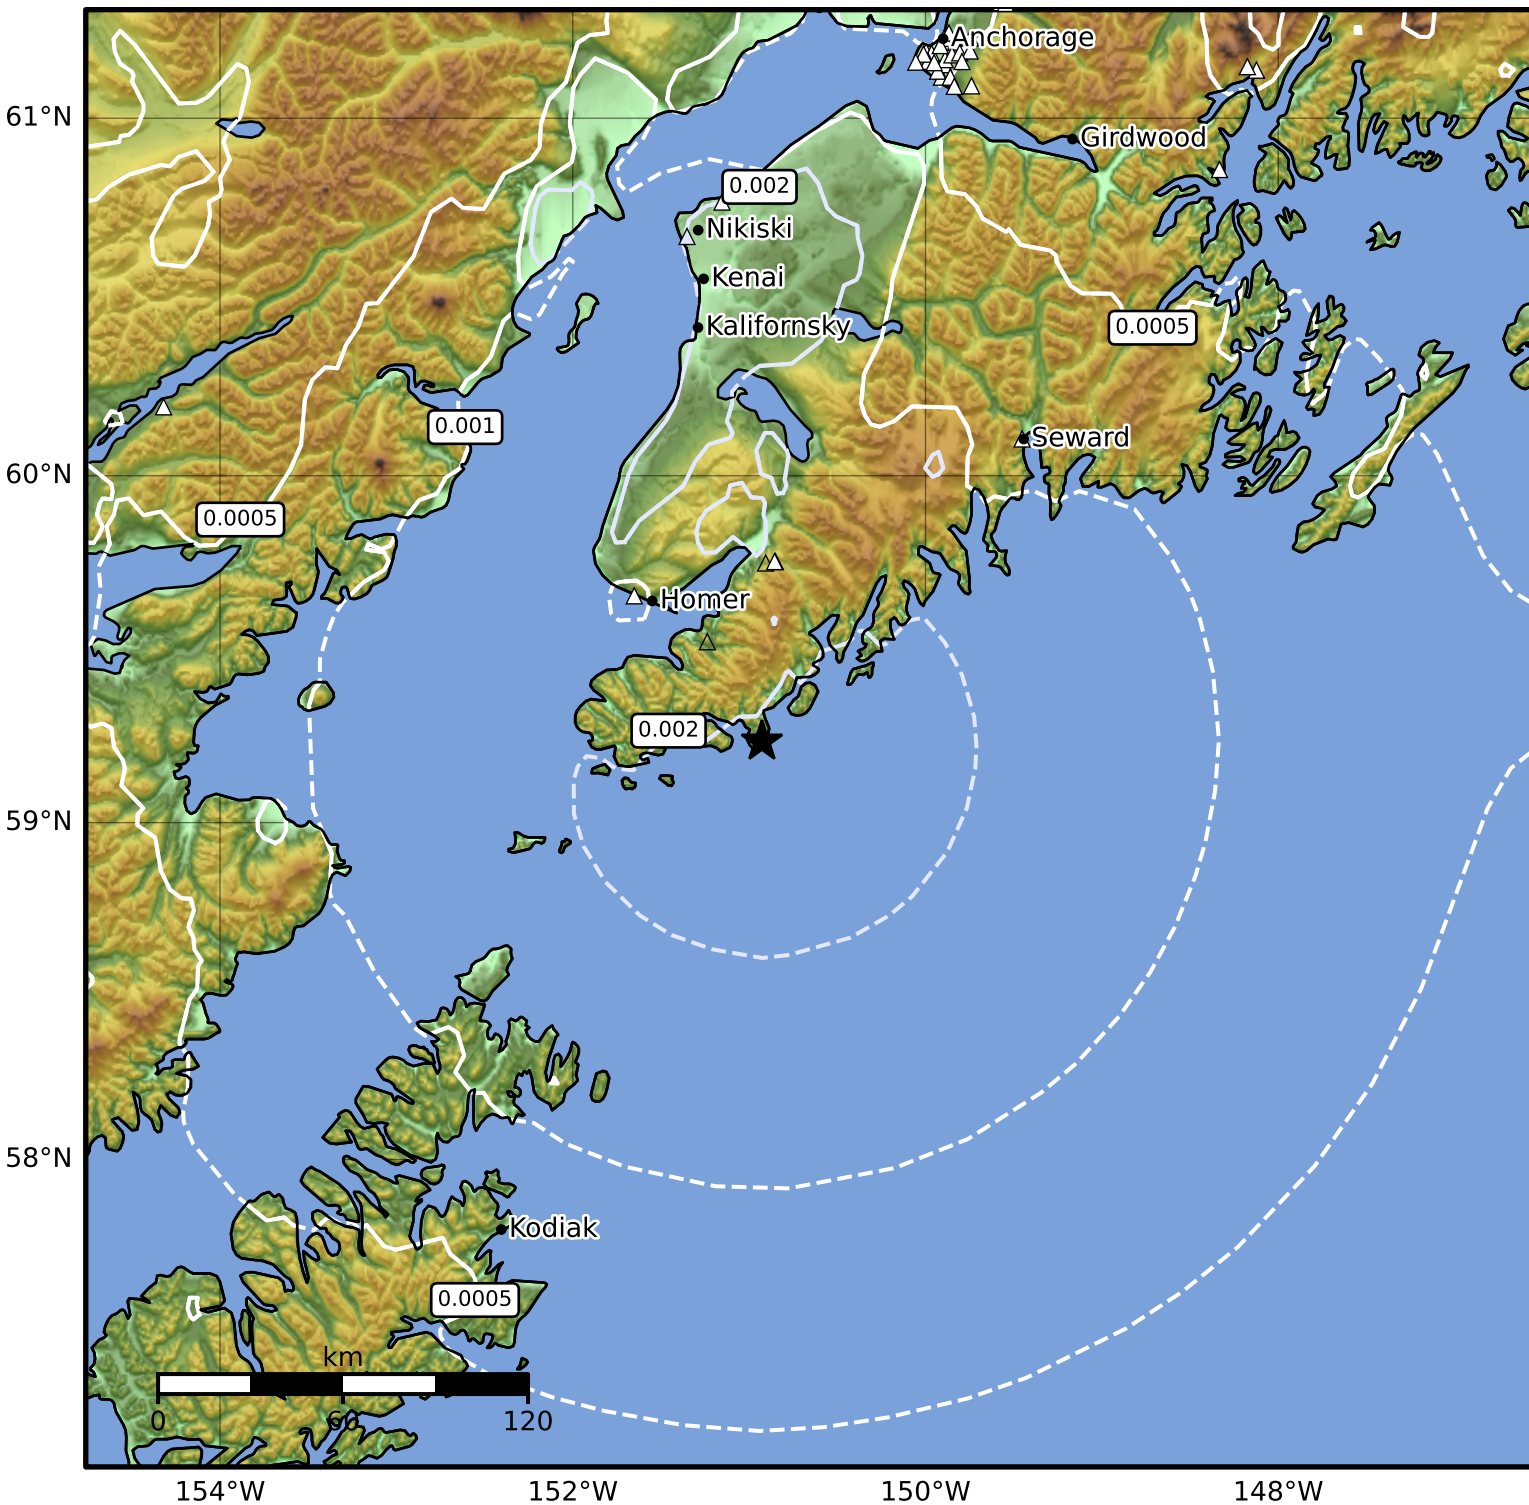

3.0 Second Peak Spectral Acceleration Map Alaska Earthquake Center
 ShakeMap: 49 km (30 miles) ESE of Seldovia
 Jul 16, 2025 21:12:34 UTC M4.0 N59.24 W150.93 Depth: 102.4km ID:ak025925g491

Scale based on Worden et al. (2012)

Version 1: Processed 2025-07-16T21:21:32Z

△ Seismic Instrument ○ Reported Intensity

★ Epicenter