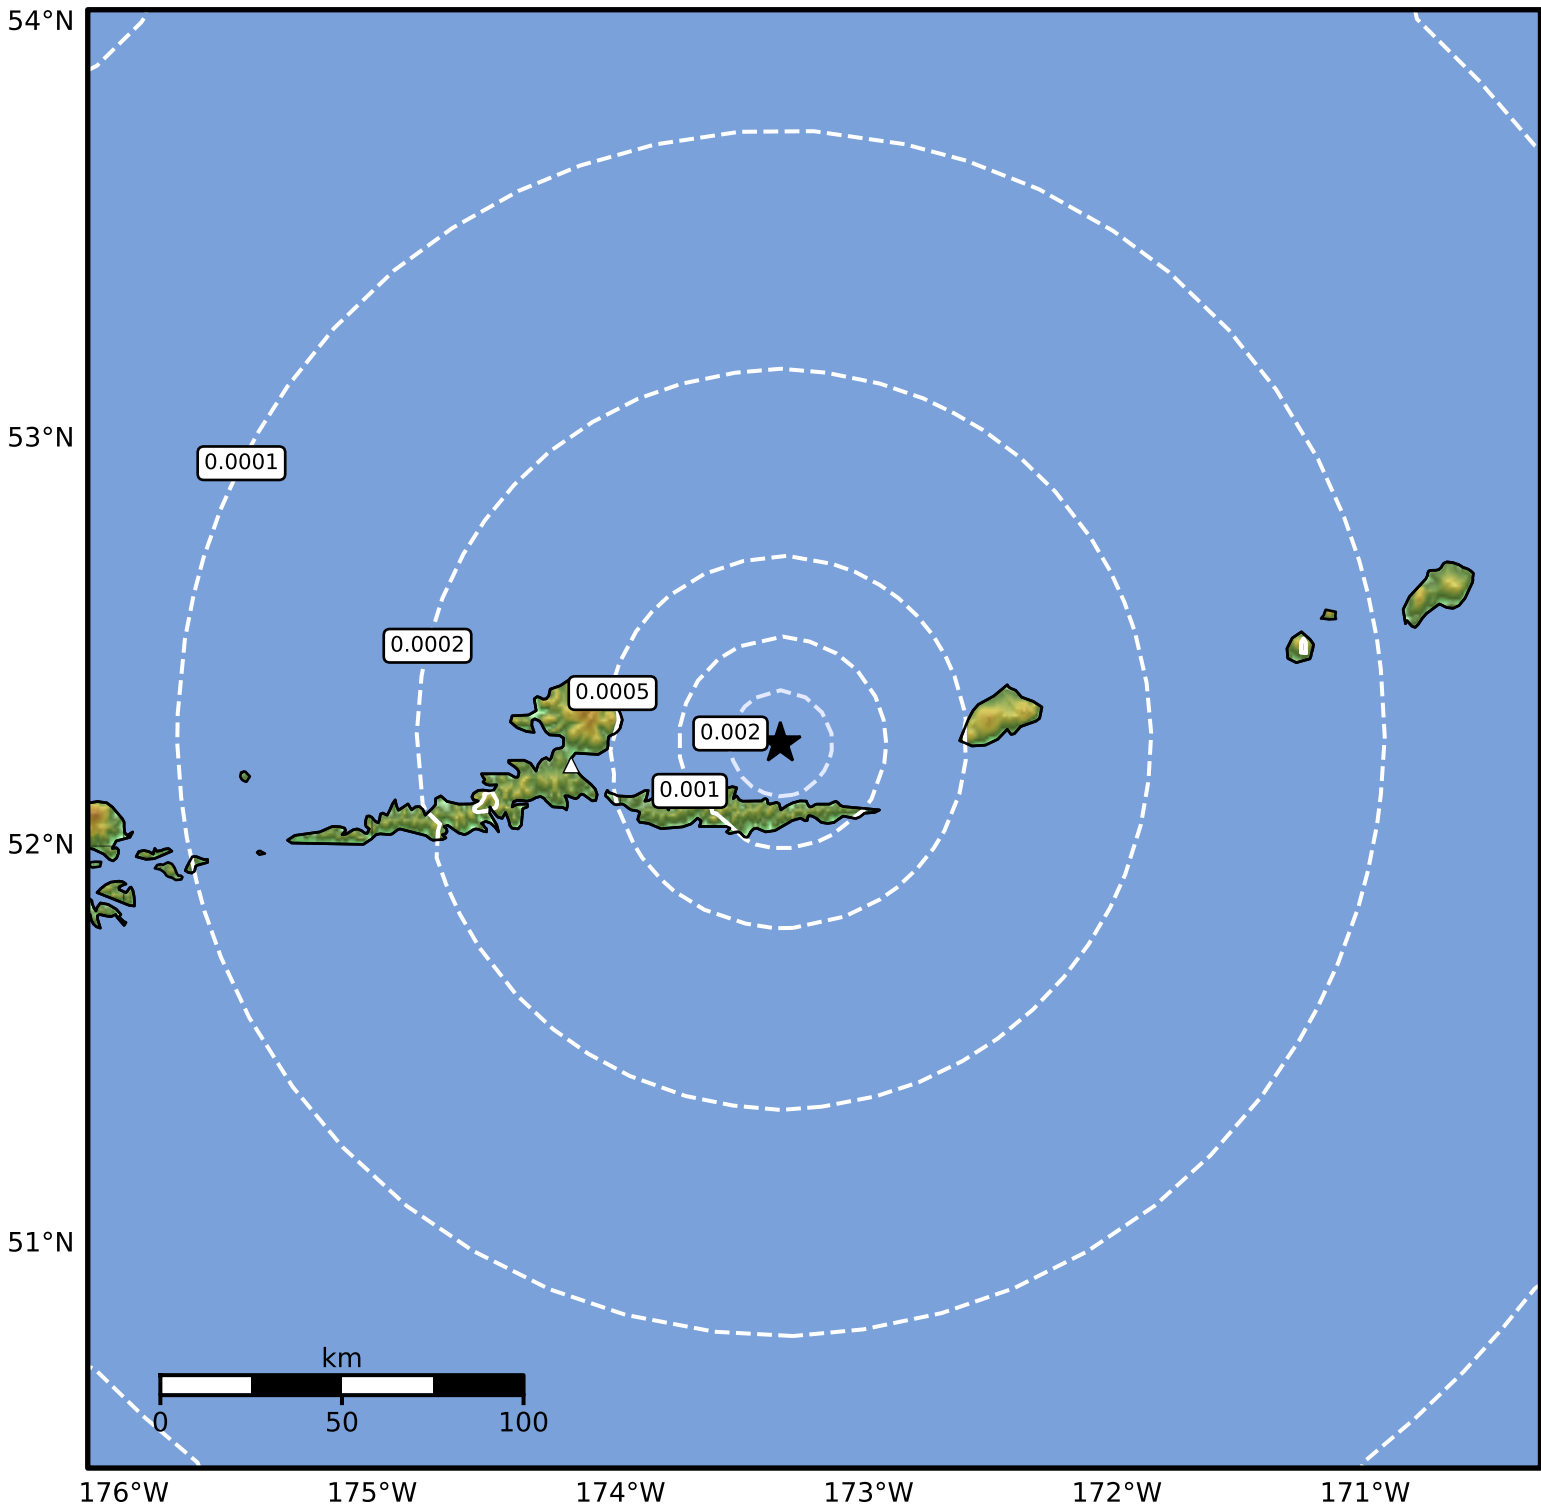

3.0 Second Peak Spectral Acceleration Map Alaska Earthquake Center  
ShakeMap: 58 km (36 miles) E of Atka  
Jul 22, 2025 08:11:20 UTC M3.5 N52.26 W173.36 Depth: 11.5km ID:ak0259buxbil

Scale based on Worden et al. (2012)

Version 1: Processed 2025-07-22T08:15:07Z

△ Seismic Instrument ○ Reported Intensity

★ Epicenter