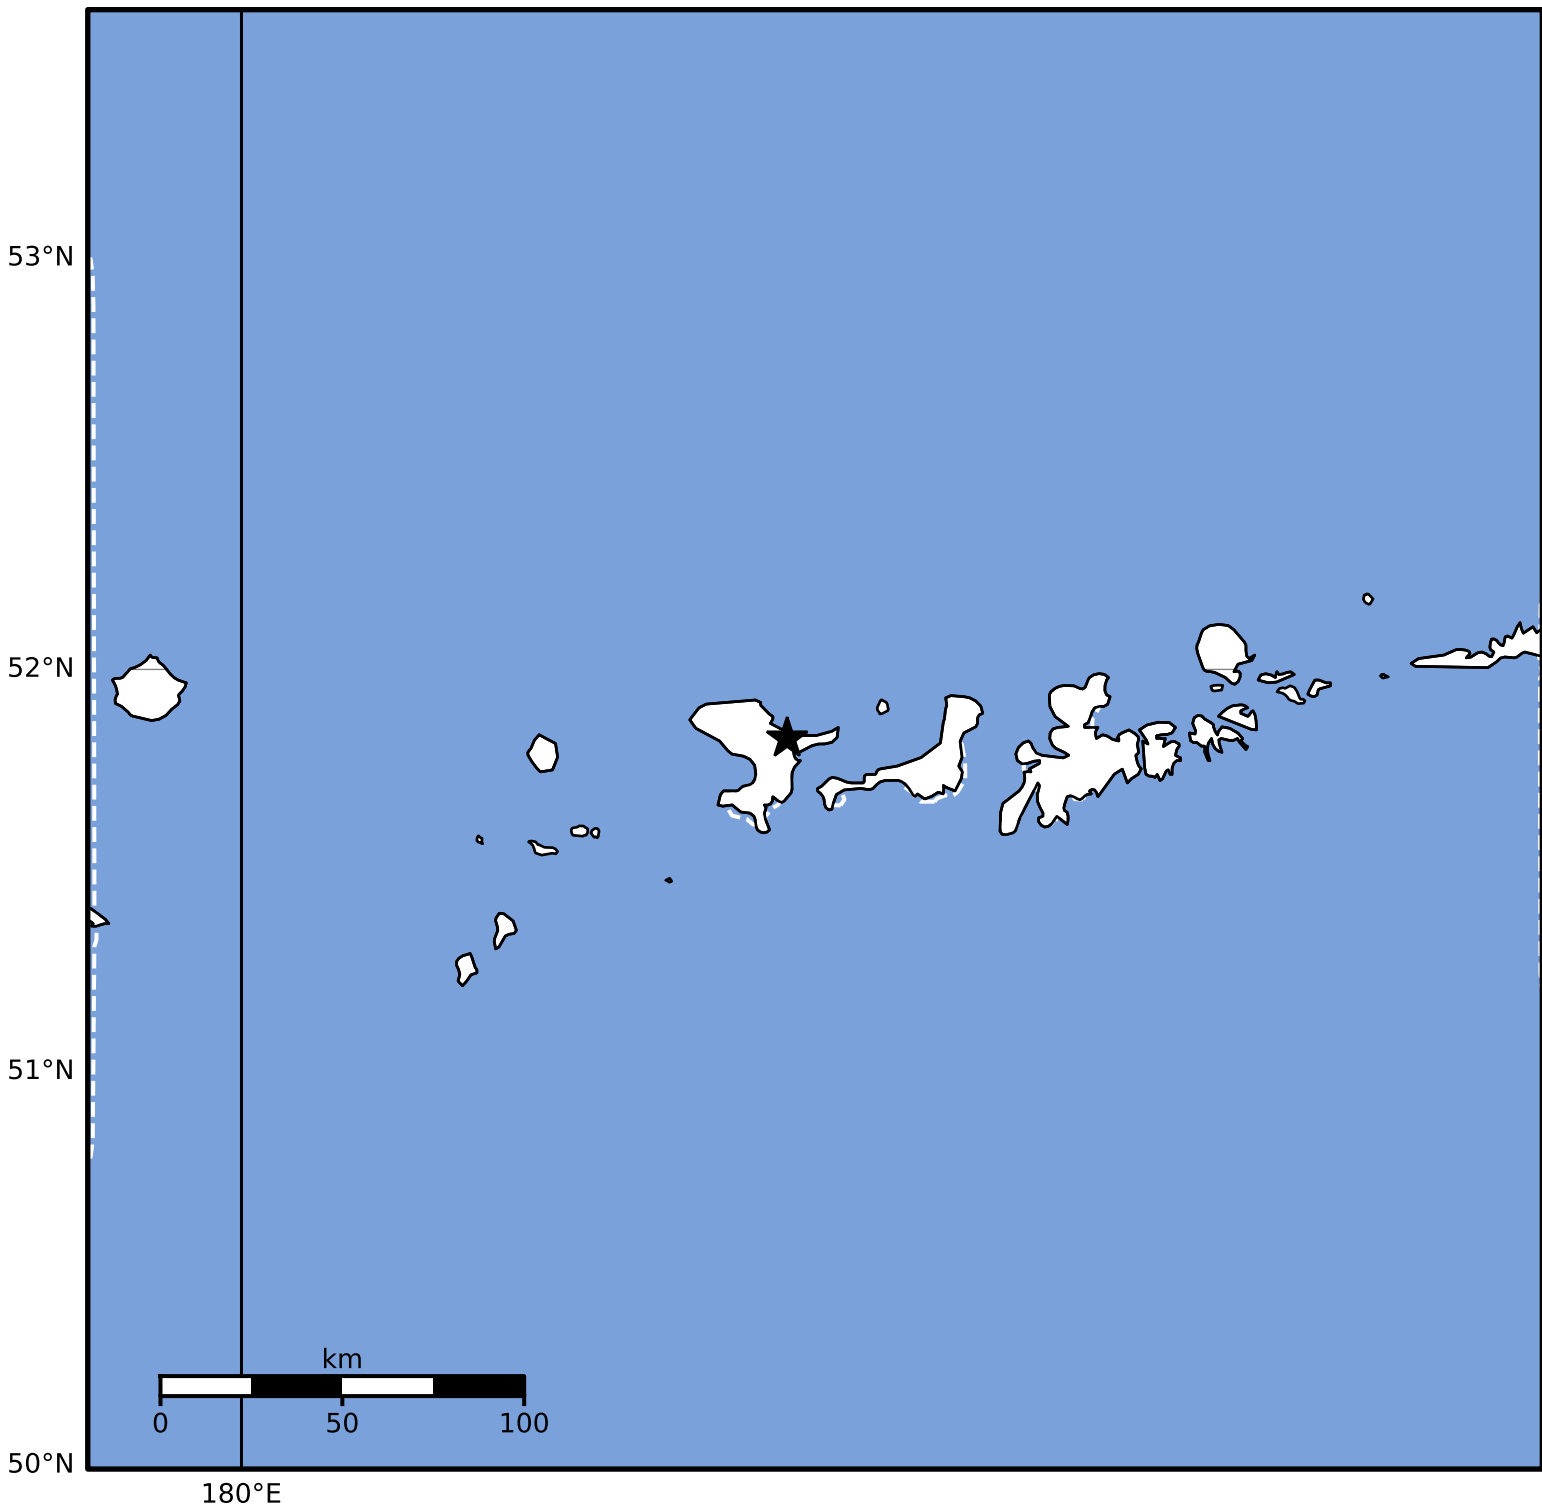

3.0 Second Peak Spectral Acceleration Map Alaska Earthquake Center
ShakeMap: 81 km (50 miles) W of Adak
Jul 27, 2025 06:31:04 UTC M3.9 N51.83 W177.83 Depth: 79.0km ID:ak0259k3jfvj

Scale based on Worden et al. (2012)

Version 2: Processed 2025-07-27T14:06:55Z

△ Seismic Instrument ○ Reported Intensity

★ Epicenter