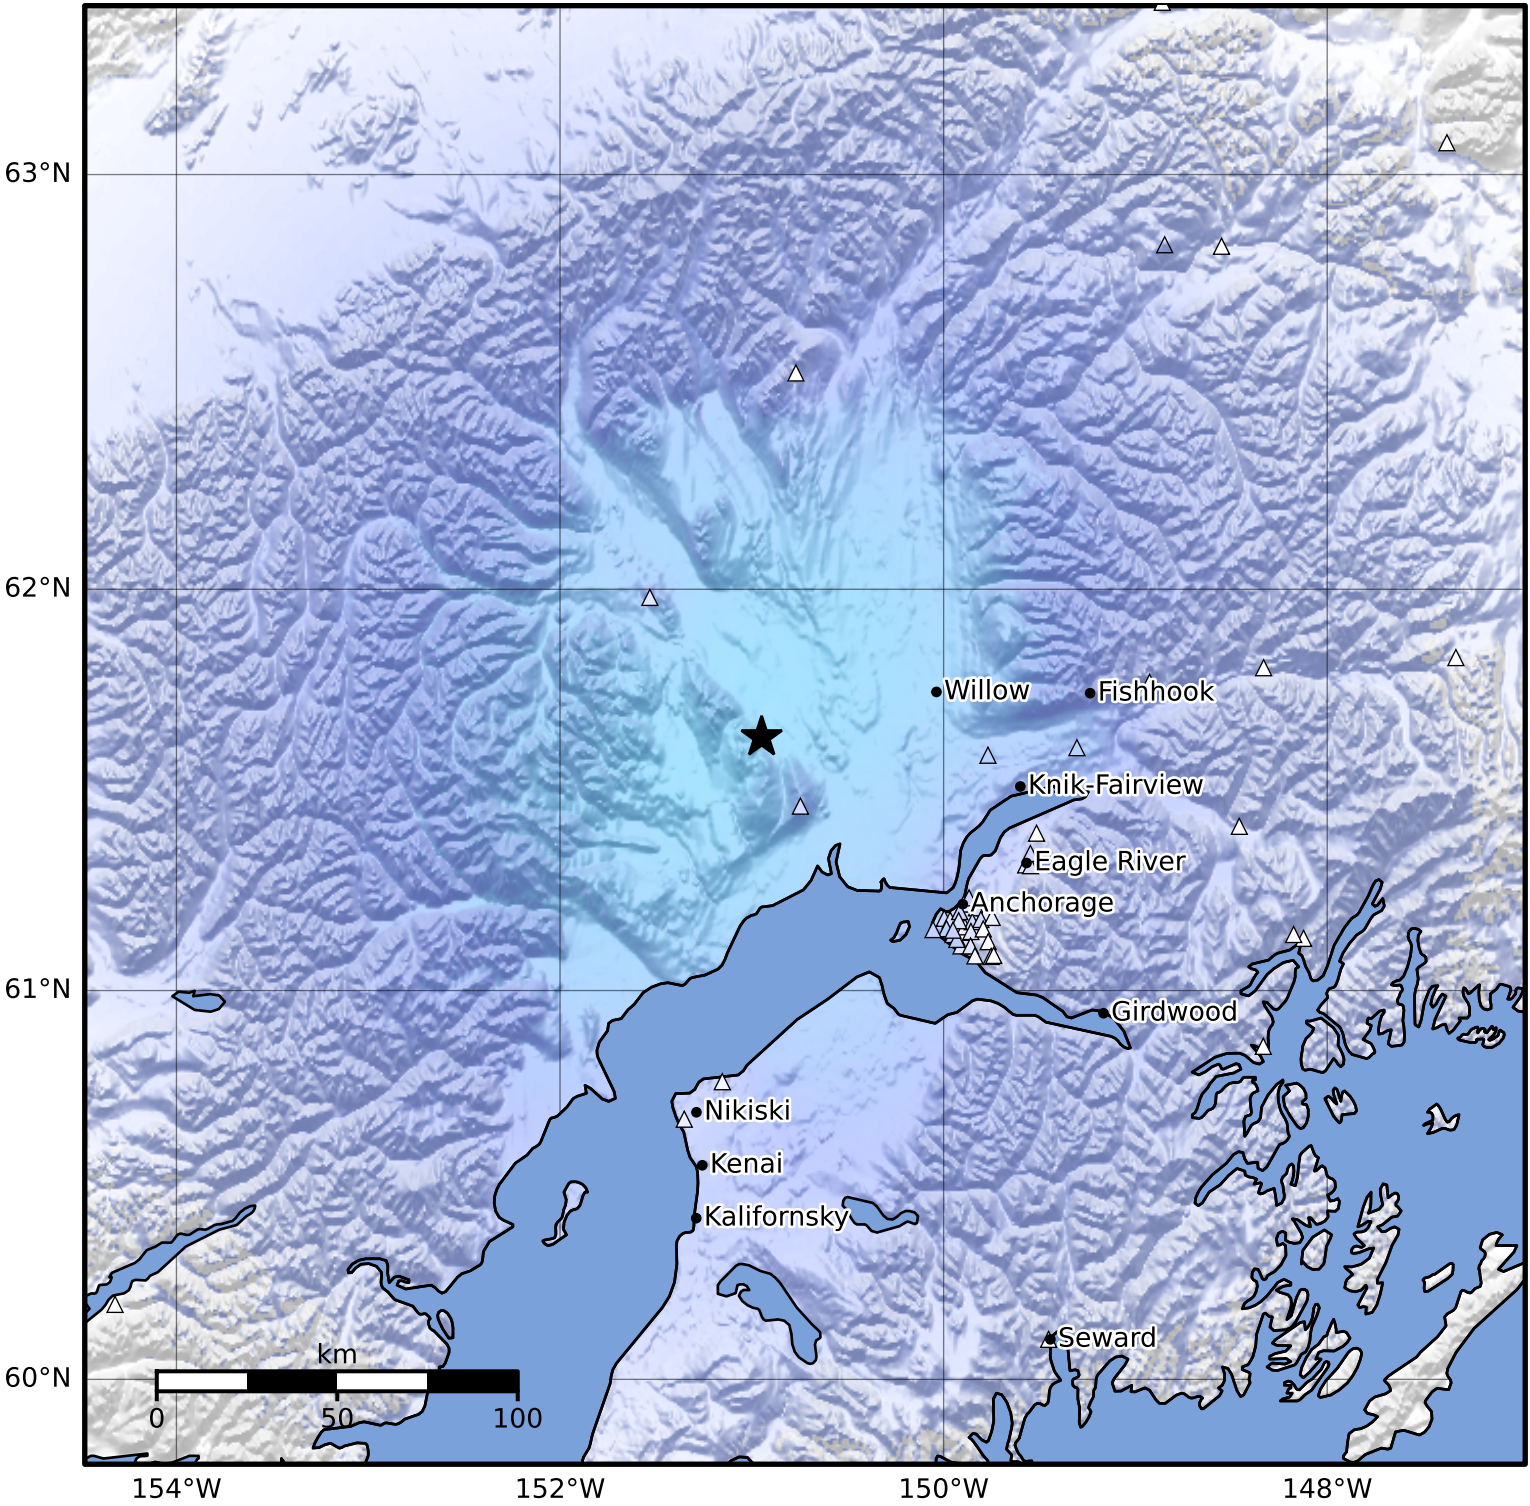

Macroseismic Intensity Map Alaska Earthquake Center
 ShakeMap: 38 km (24 miles) SSE of Skwentna
 Jan 06, 2025 15:43:28 UTC M3.6 N61.64 W150.95 Depth: 64.2km ID:ak025a6euyz

SHAKING	Not felt	Weak	Light	Moderate	Strong	Very strong	Severe	Violent	Extreme
DAMAGE	None	None	None	Very light	Light	Moderate	Moderate/heavy	Heavy	Very heavy
PGA(%g)	<0.0464	0.297	2.76	6.2	11.5	21.5	40.1	74.7	>139
PGV(cm/s)	<0.0215	0.135	1.41	4.65	9.64	20	41.4	85.8	>178
INTENSITY	I	II-III	IV	V	VI	VII	VIII	IX	X+

Scale based on Worden et al. (2012) Version 2: Processed 2025-01-06T17:04:52Z
 Δ Seismic Instrument ○ Reported Intensity ★ Epicenter