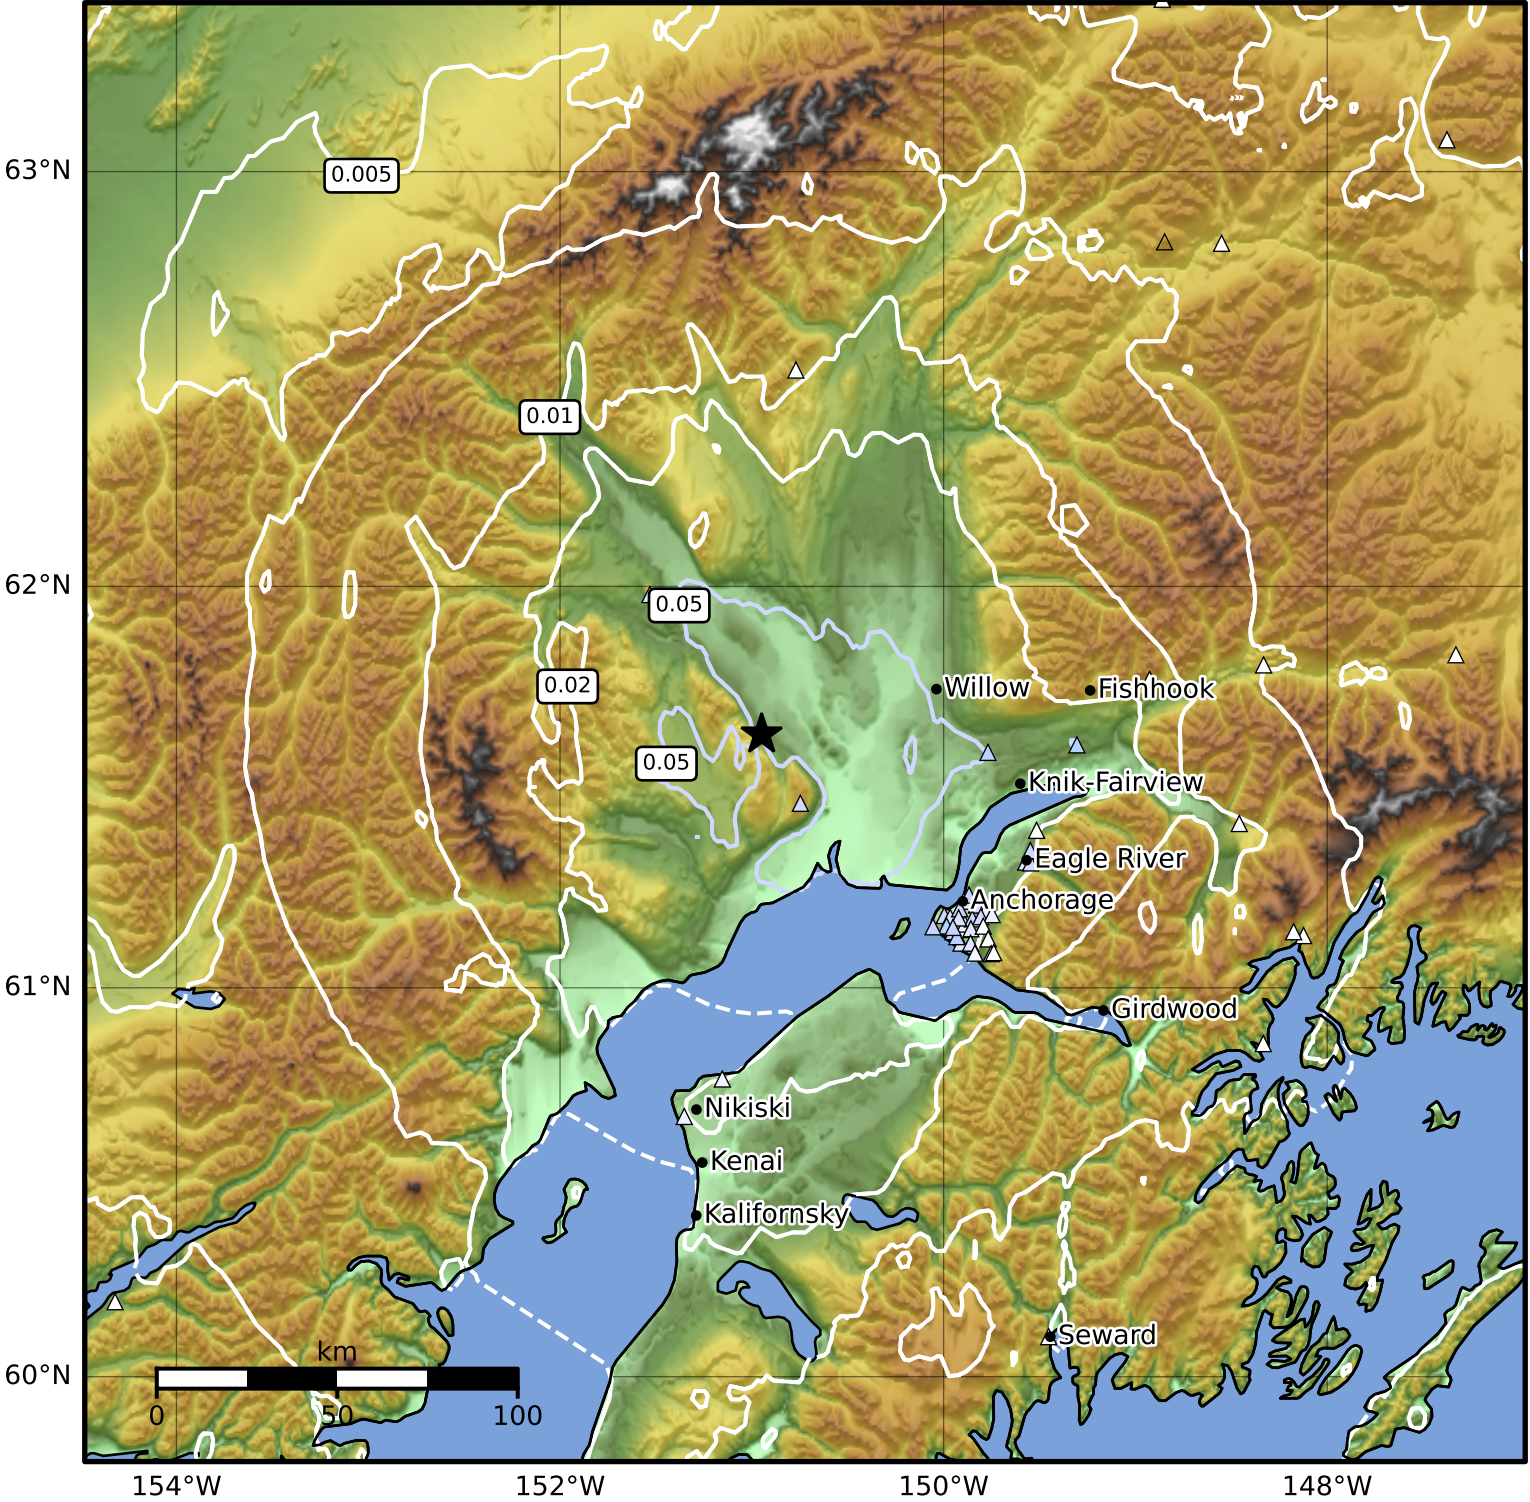

Peak Ground Velocity Map Alaska Earthquake Center
 ShakeMap: 38 km (24 miles) SSE of Skwentna
 Jan 06, 2025 15:43:28 UTC M3.6 N61.64 W150.95 Depth: 64.2km ID:ak025a6euyz

PGV (cm/s)	0.1	0.2	0.5	1	2	5	10	20	50	100	200
------------	-----	-----	-----	---	---	---	----	----	----	-----	-----

Scale based on Worden et al. (2012)

Version 2: Processed 2025-01-06T17:04:52Z

△ Seismic Instrument ○ Reported Intensity ★ Epicenter