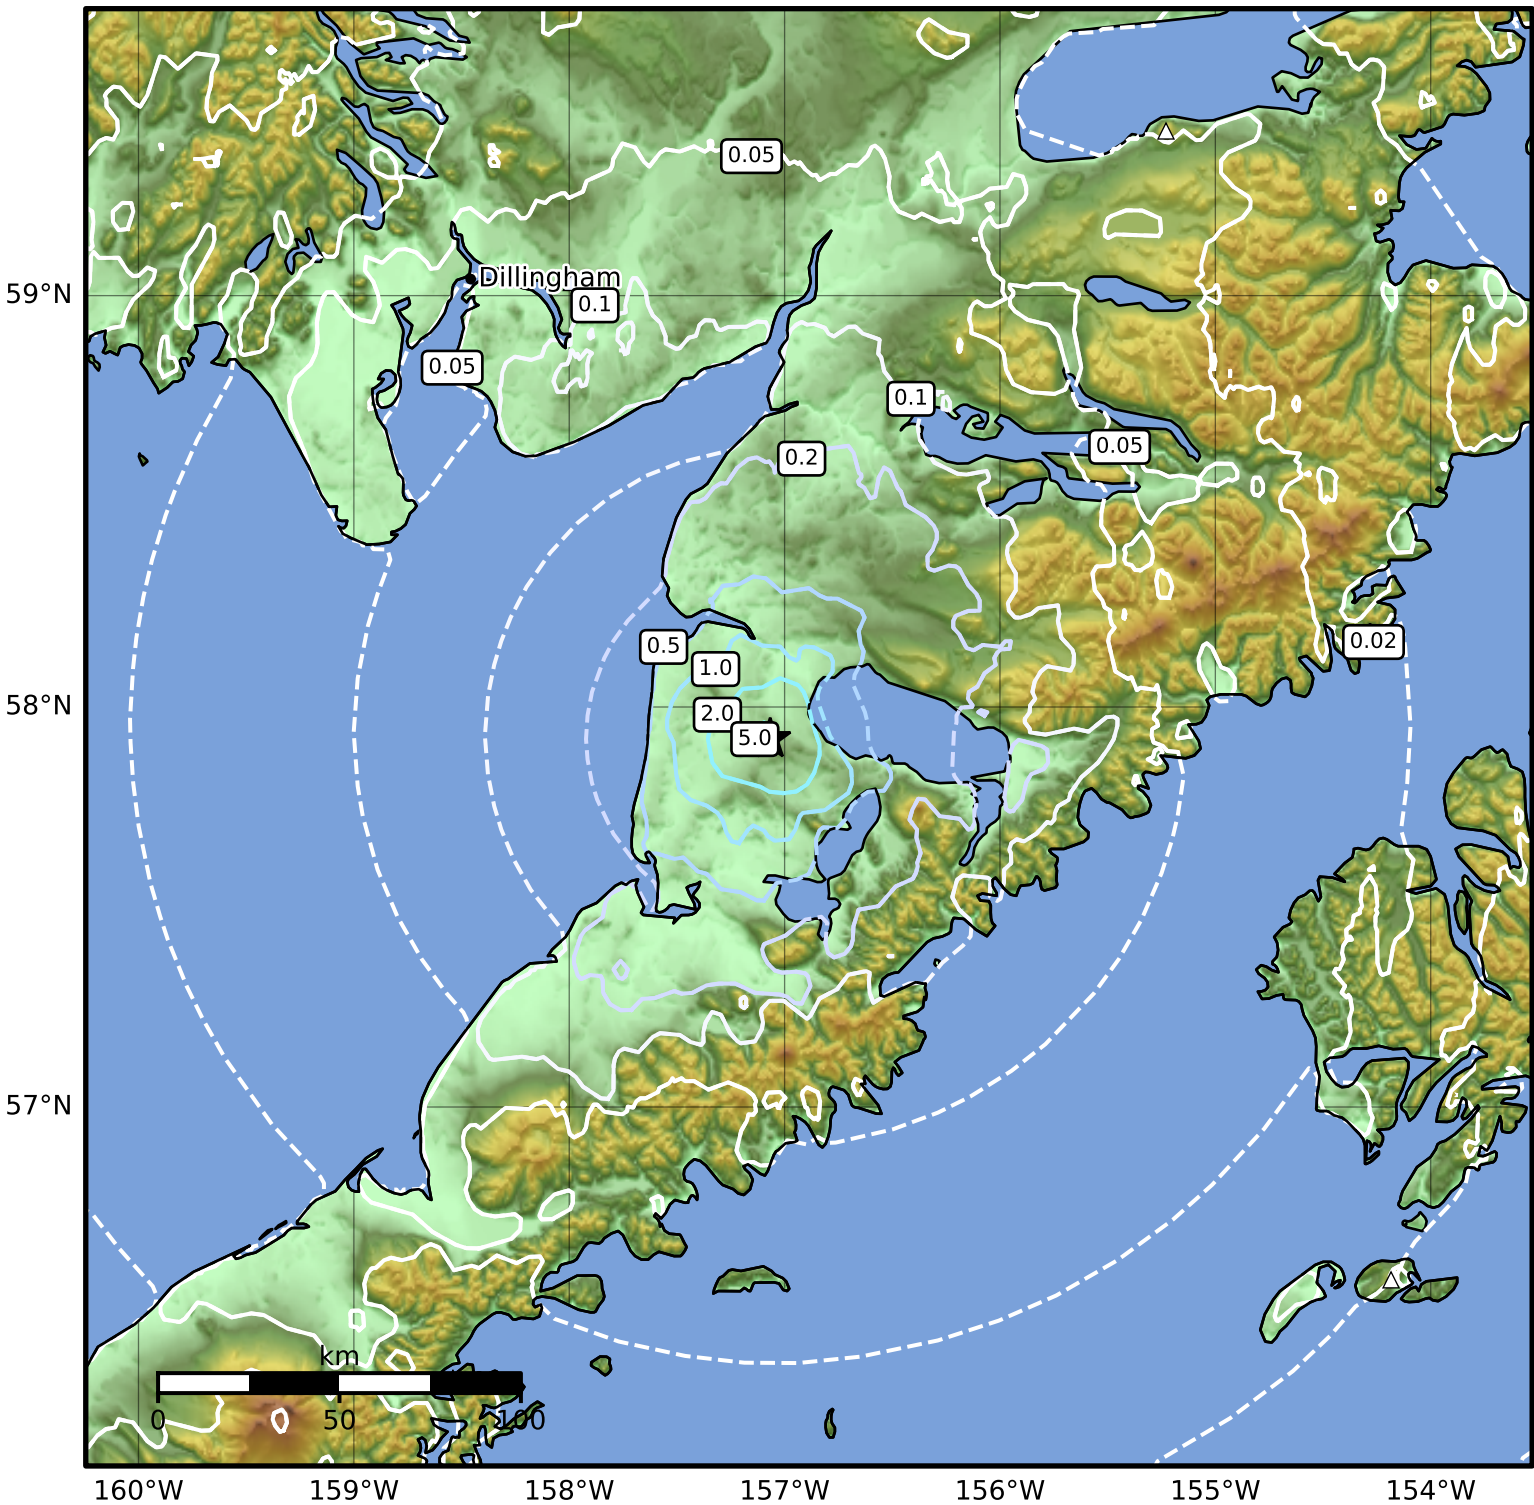

0.3 Second Peak Spectral Acceleration Map Alaska Earthquake Center
 ShakeMap: 37 km (23 miles) SSE of Egegik
 Jan 10, 2025 00:17:25 UTC M4.0 N57.92 W157.07 Depth: 8.0km ID:ak025gjh5x0

SA(0.3) (%g)	0.1	0.2	0.5	1	2	5	10	20	50	100	200
---------------------	------------	------------	------------	----------	----------	----------	-----------	-----------	-----------	------------	------------

Scale based on Worden et al. (2012)

Version 2: Processed 2025-01-10T00:32:22Z

△ Seismic Instrument ○ Reported Intensity

★ Epicenter