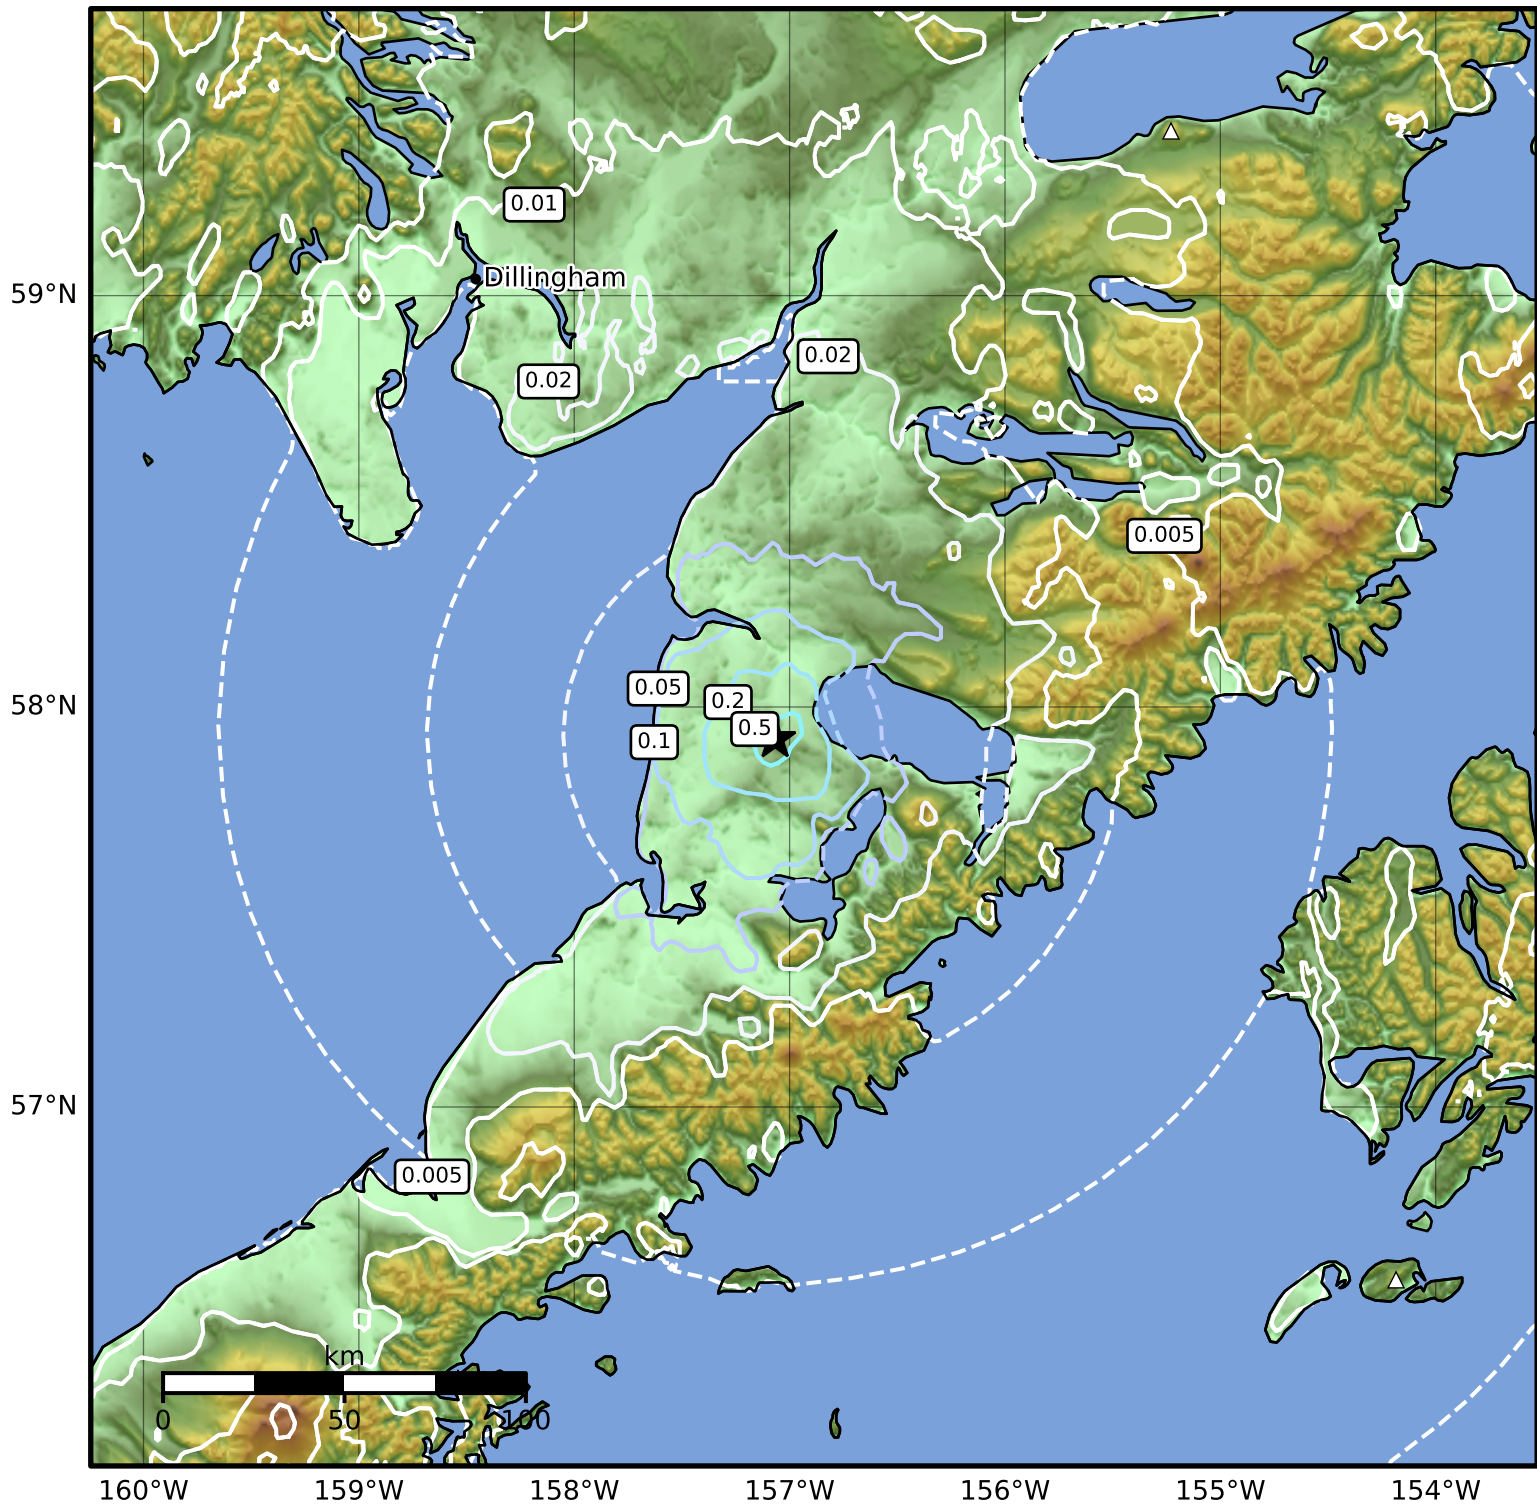

1.0 Second Peak Spectral Acceleration Map Alaska Earthquake Center
 ShakeMap: 37 km (23 miles) SSE of Egegik
 Jan 10, 2025 00:17:25 UTC M4.0 N57.92 W157.07 Depth: 8.0km ID:ak025gjh5x0

SA(1.0) (%g)	0.1	0.2	0.5	1	2	5	10	20	50	100	200
--------------	-----	-----	-----	---	---	---	----	----	----	-----	-----

Scale based on Worden et al. (2012)

Version 2: Processed 2025-01-10T00:32:22Z

△ Seismic Instrument ○ Reported Intensity

★ Epicenter