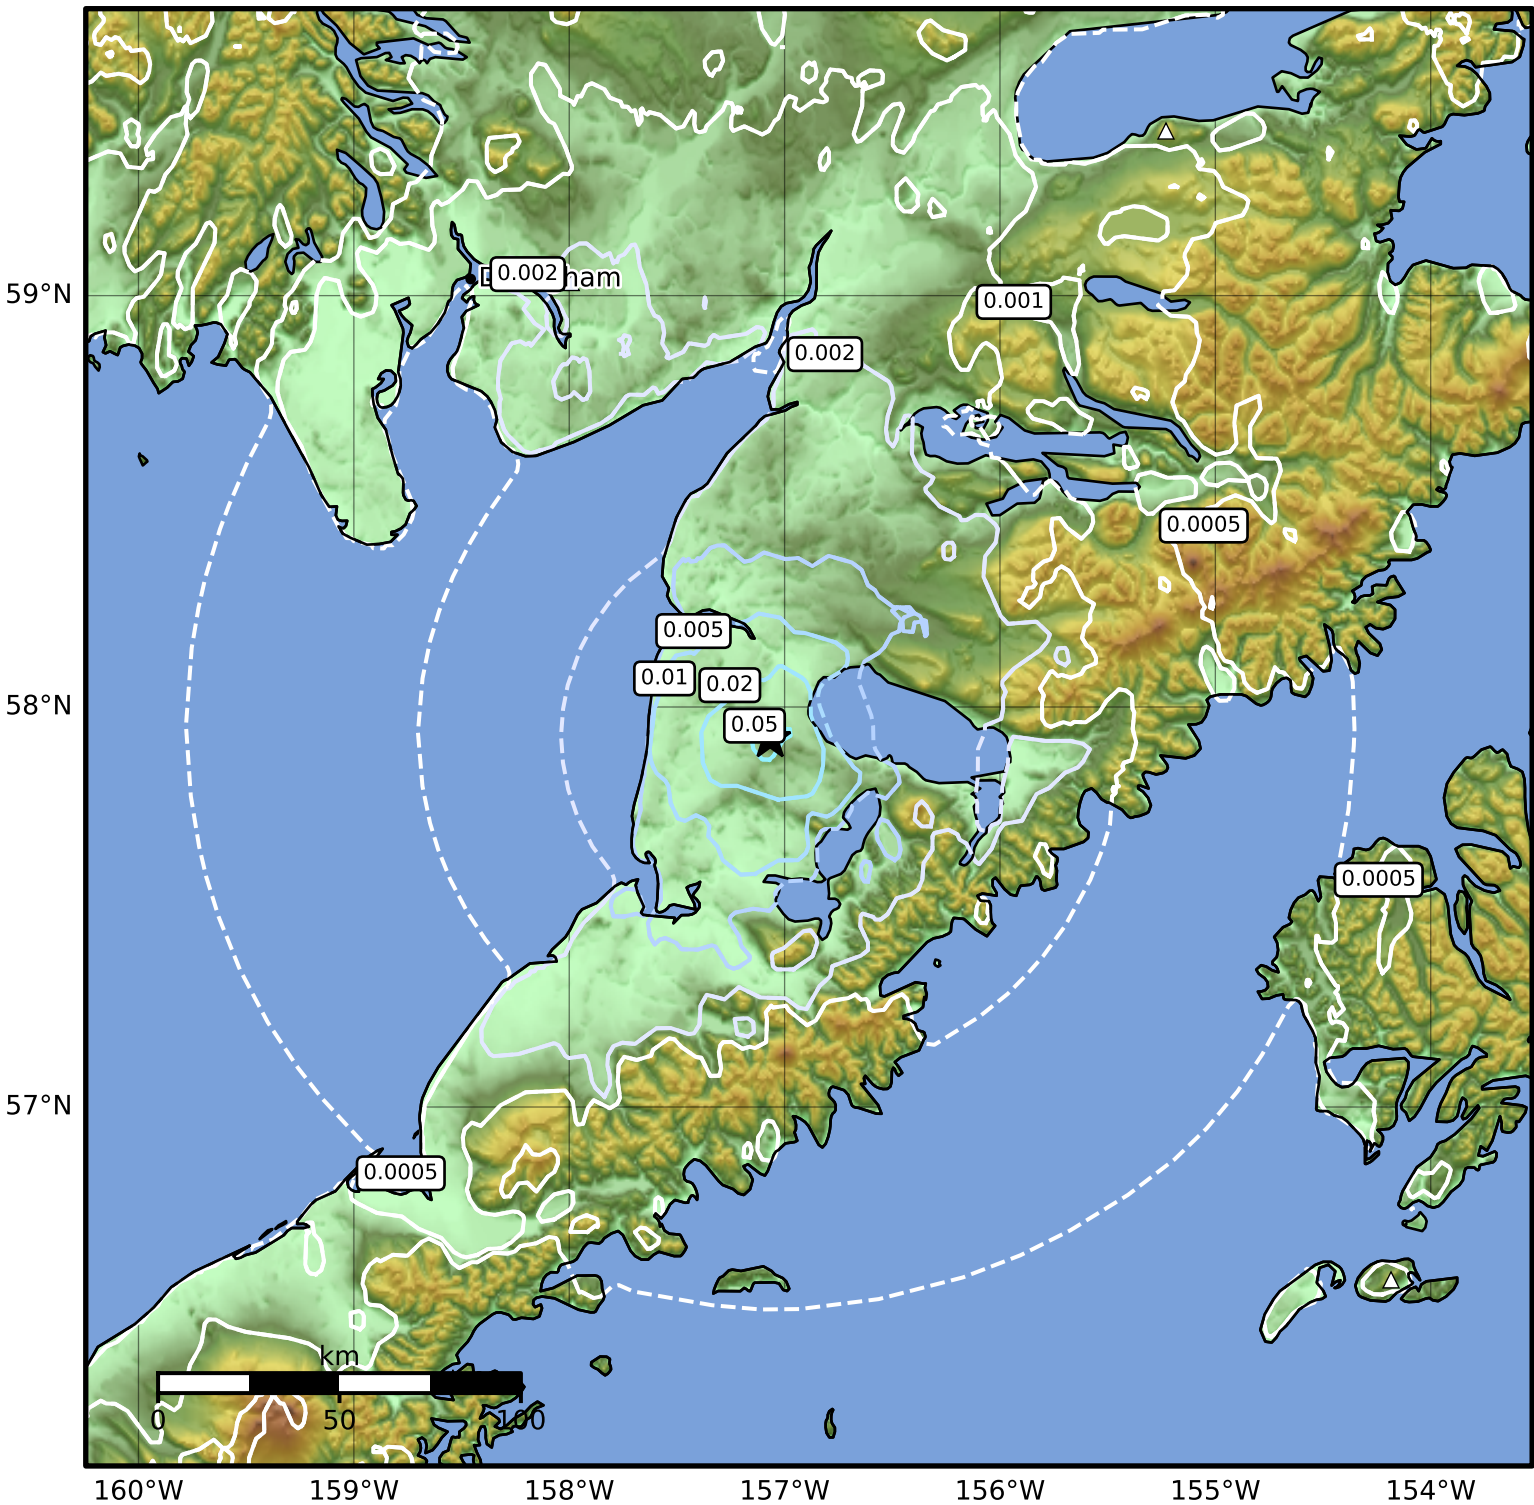

3.0 Second Peak Spectral Acceleration Map Alaska Earthquake Center  
 ShakeMap: 37 km (23 miles) SSE of Egegik  
 Jan 10, 2025 00:17:25 UTC M4.0 N57.92 W157.07 Depth: 8.0km ID:ak025gjh5x0

| SA(3.0) (%g) | 0.1 | 0.2 | 0.5 | 1 | 2 | 5 | 10 | 20 | 50 |
|--------------|-----|-----|-----|---|---|---|----|----|----|
|--------------|-----|-----|-----|---|---|---|----|----|----|

Scale based on Worden et al. (2012)

Version 2: Processed 2025-01-10T00:32:22Z

△ Seismic Instrument ○ Reported Intensity

★ Epicenter