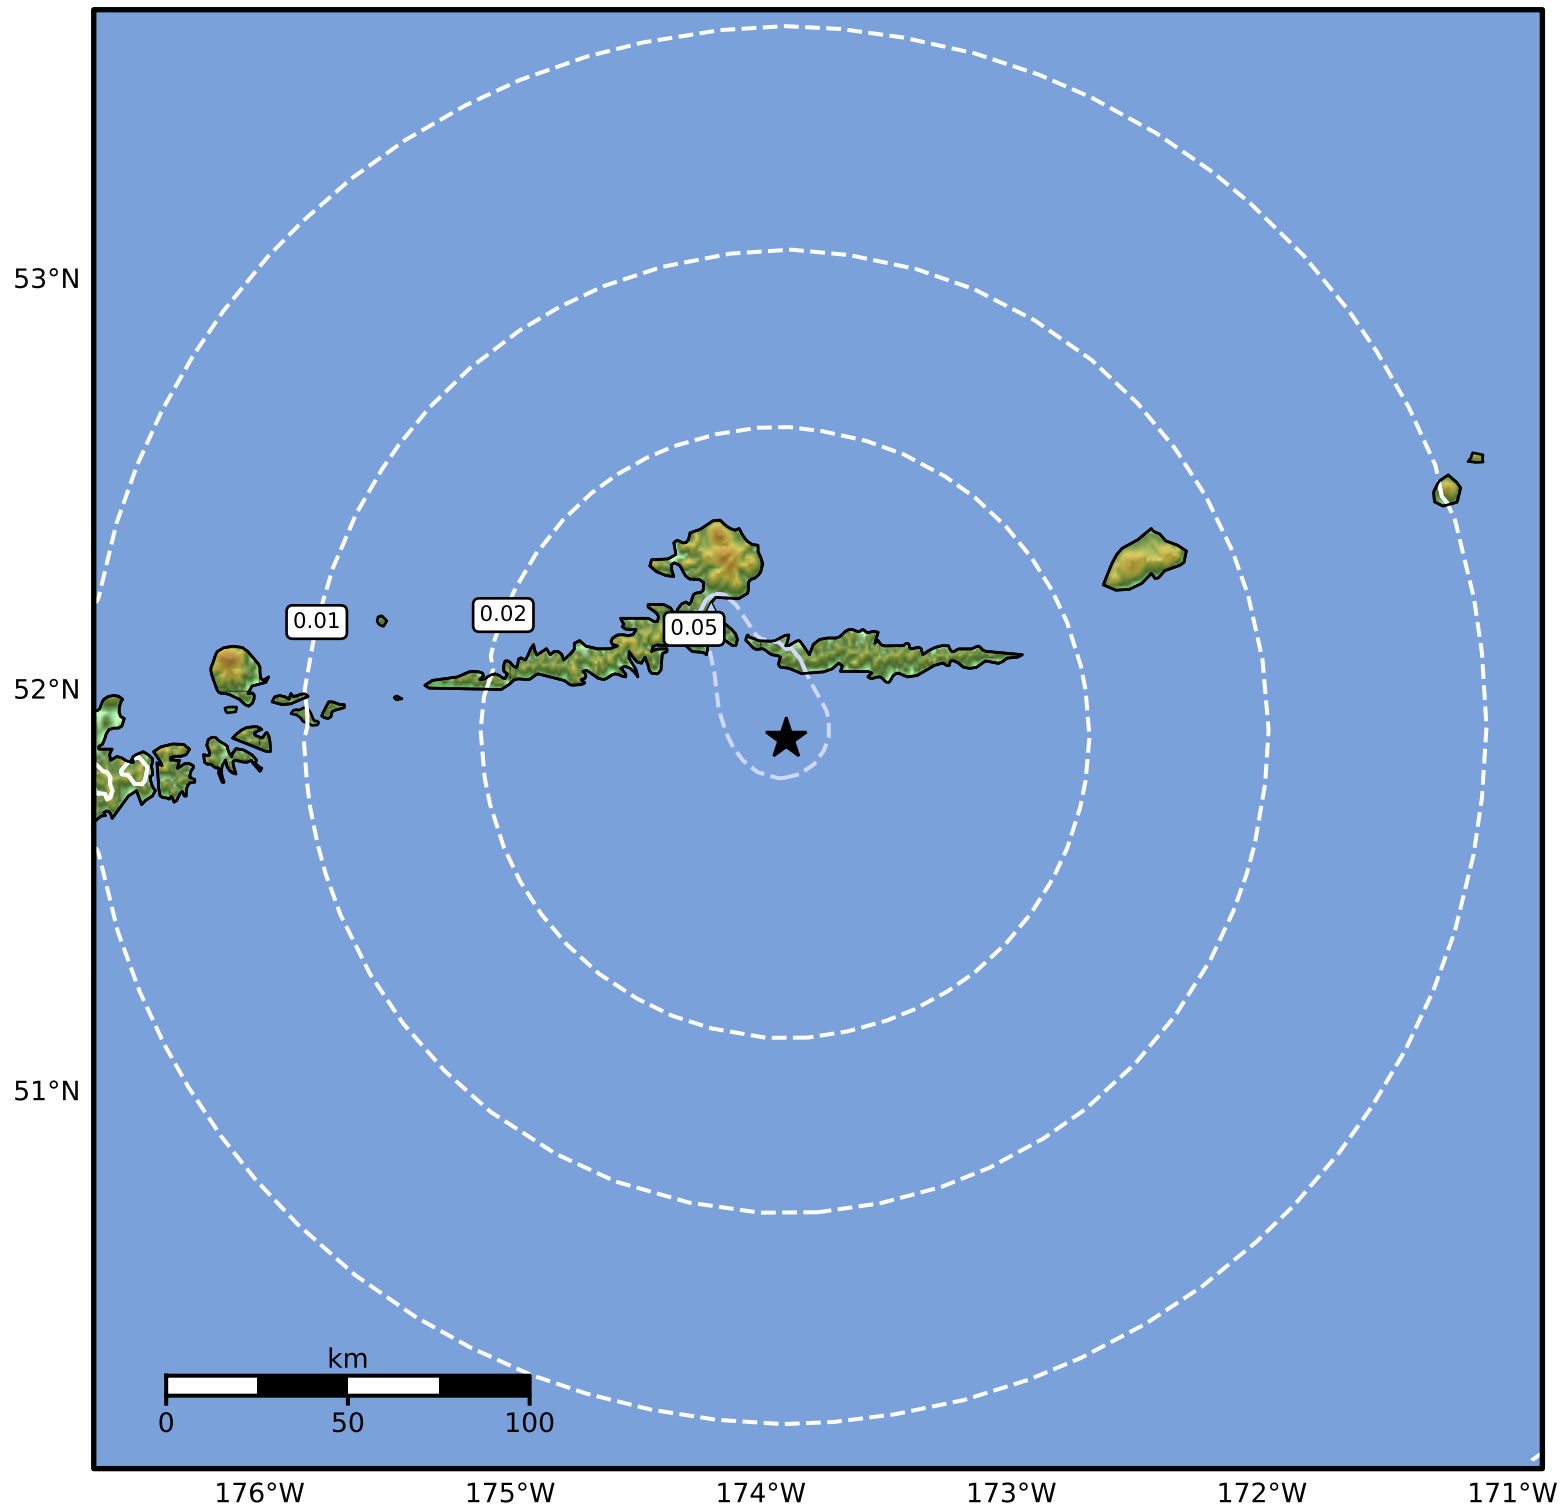

Peak Ground Velocity Map Alaska Earthquake Center
ShakeMap: 40 km (25 miles) SSE of Atka
Jan 13, 2025 23:38:43 UTC M3.6 N51.88 W173.90 Depth: 68.6km ID:ak025lvwq2j

Scale based on Worden et al. (2012)

△ Seismic Instrument ○ Reported Intensity

★ Epicenter

Version 2: Processed 2025-01-14T00:19:59Z