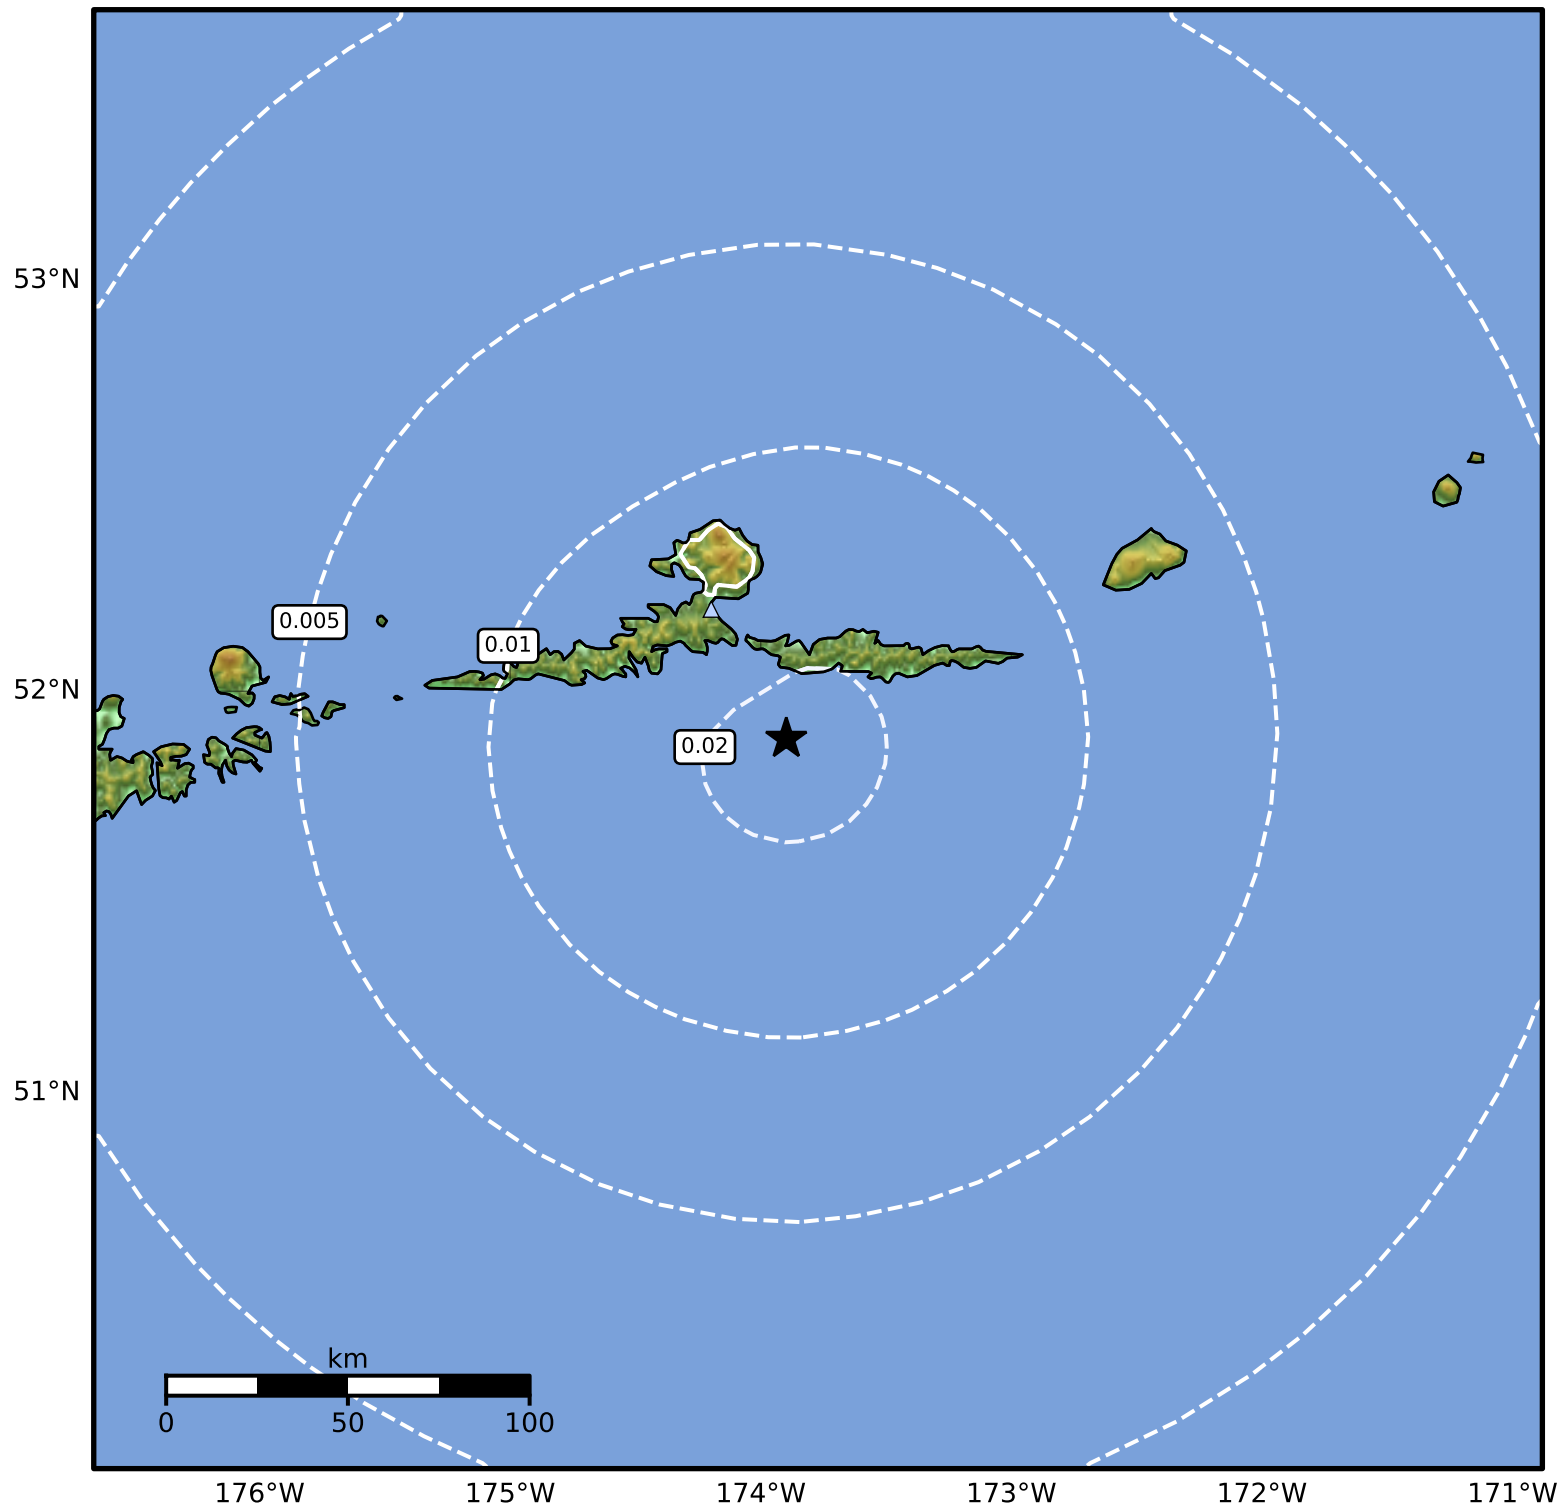

1.0 Second Peak Spectral Acceleration Map Alaska Earthquake Center  
ShakeMap: 40 km (25 miles) SSE of Atka  
Jan 13, 2025 23:38:43 UTC M3.6 N51.88 W173.90 Depth: 68.6km ID:ak025lvwq2j

SA(1.0) (%g)	0.1	0.2	0.5	1	2	5	10	20	50	100	200
--------------	-----	-----	-----	---	---	---	----	----	----	-----	-----

Scale based on Worden et al. (2012)

△ Seismic Instrument ○ Reported Intensity

★ Epicenter

Version 2: Processed 2025-01-14T00:19:59Z