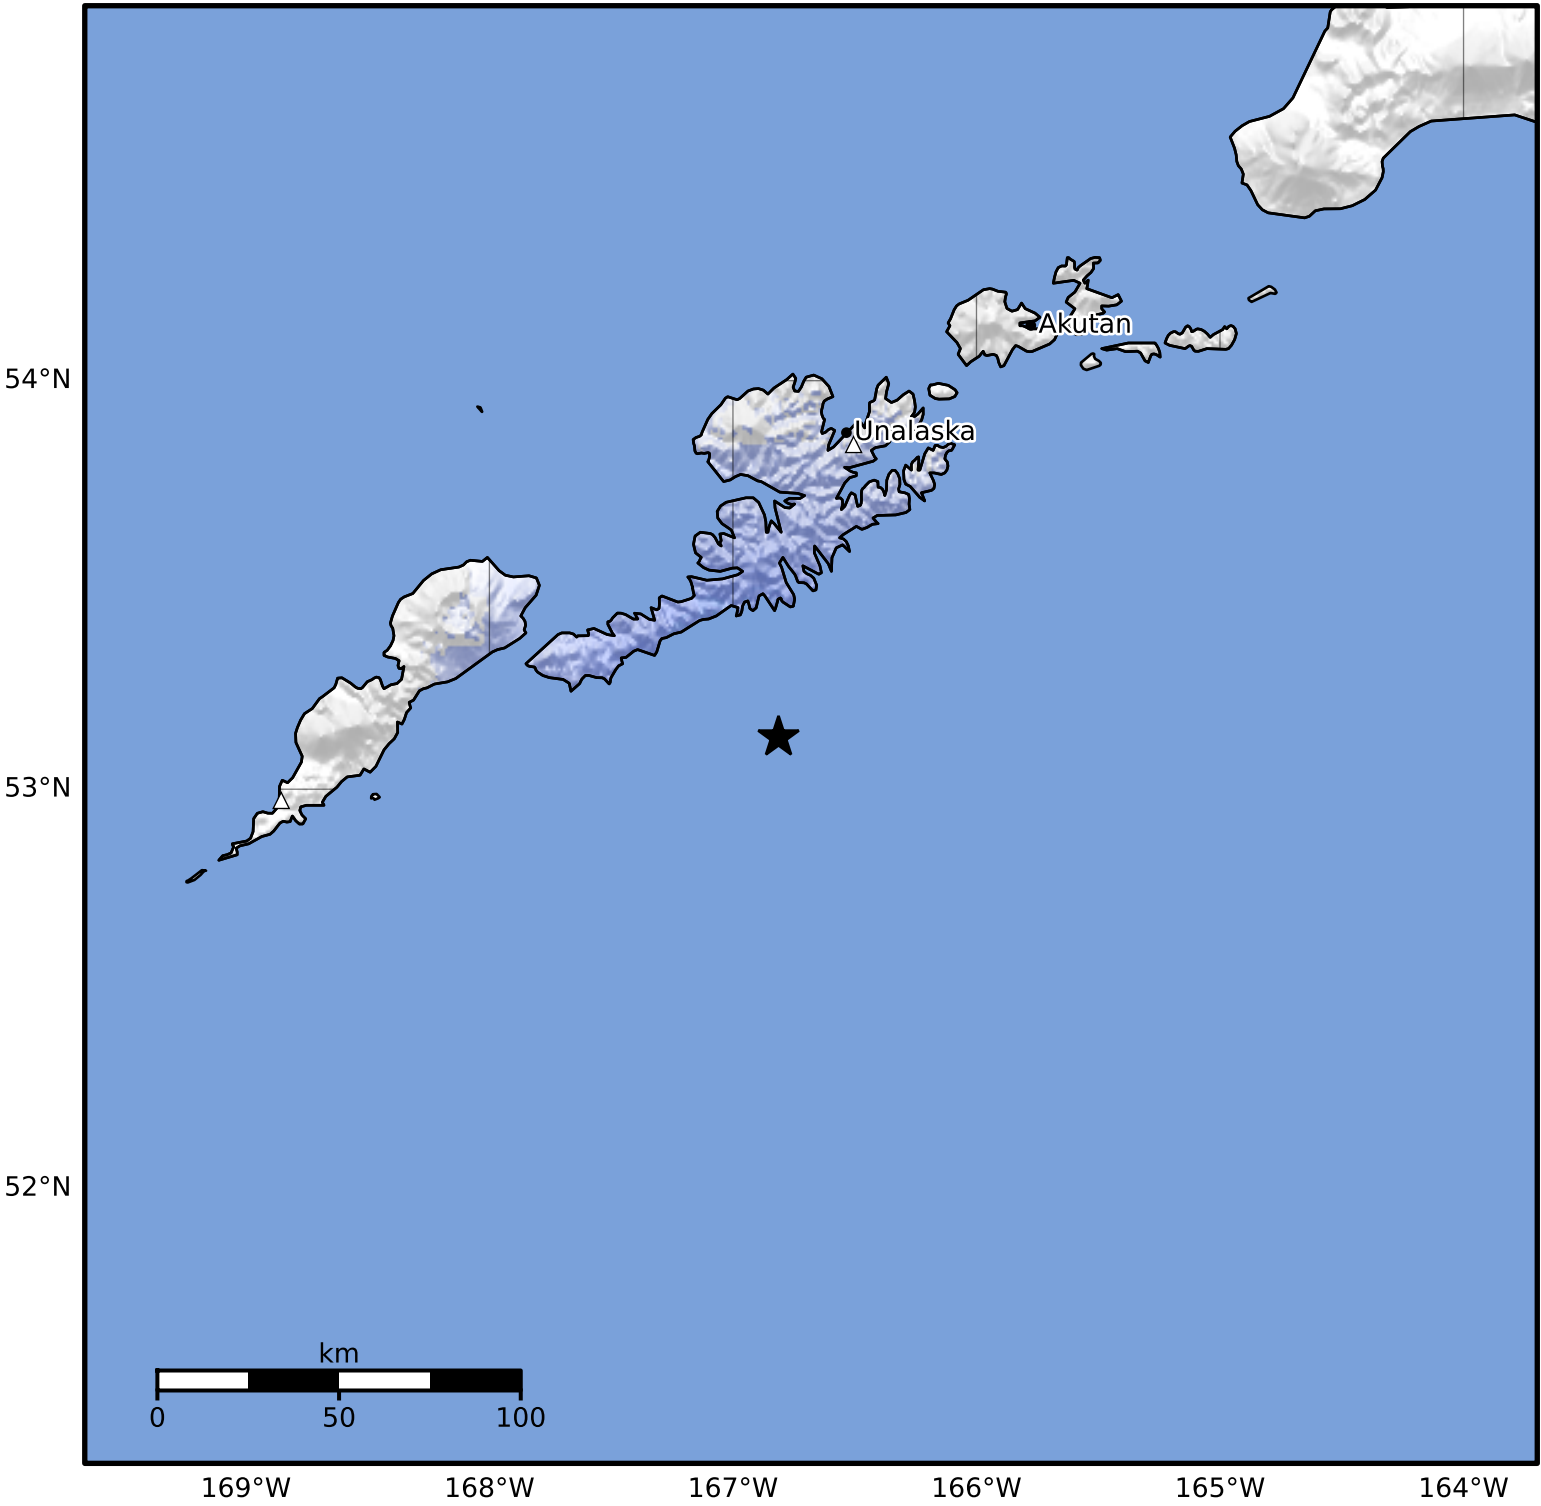

Macroseismic Intensity Map Alaska Earthquake Center
 ShakeMap: 85 km (53 miles) SSW of Unalaska
 Jan 14, 2025 14:38:44 UTC M3.9 N53.13 W166.81 Depth: 25.6km ID:ak025ne35x3

SHAKING	Not felt	Weak	Light	Moderate	Strong	Very strong	Severe	Violent	Extreme
DAMAGE	None	None	None	Very light	Light	Moderate	Moderate/heavy	Heavy	Very heavy
PGA(%g)	<0.0464	0.297	2.76	6.2	11.5	21.5	40.1	74.7	>139
PGV(cm/s)	<0.0215	0.135	1.41	4.65	9.64	20	41.4	85.8	>178
INTENSITY	I	II-III	IV	V	VI	VII	VIII	IX	X+

Scale based on Worden et al. (2012)

Version 2: Processed 2025-01-14T18:15:14Z

△ Seismic Instrument ○ Reported Intensity

★ Epicenter