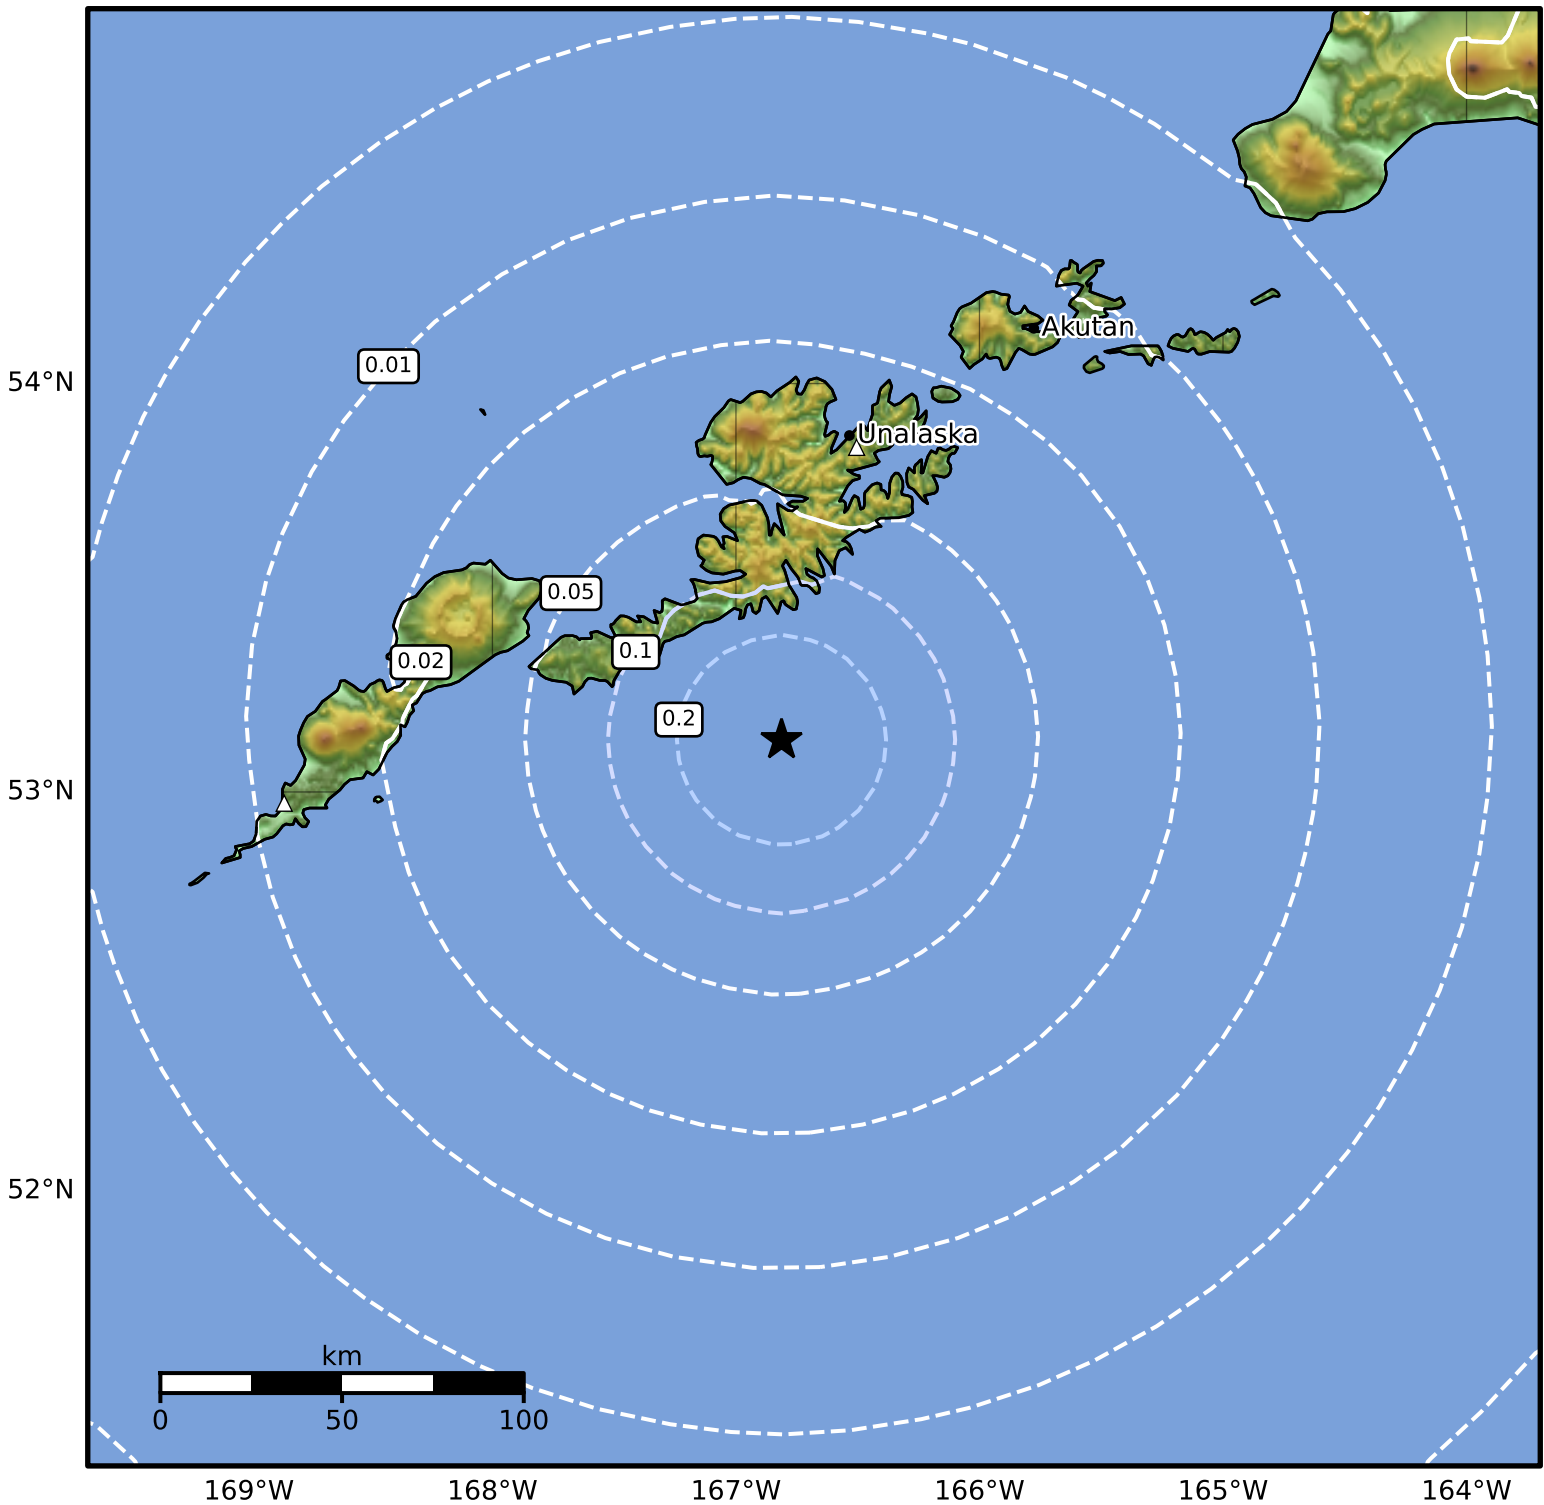

Peak Ground Acceleration Map Alaska Earthquake Center
ShakeMap: 85 km (53 miles) SSW of Unalaska
Jan 14, 2025 14:38:44 UTC M3.9 N53.13 W166.81 Depth: 25.6km ID:ak025ne35x3

PGA (%g)	0.1	0.2	0.5	1	2	5	10	20	50	100	200
----------	-----	-----	-----	---	---	---	----	----	----	-----	-----

Scale based on Worden et al. (2012)

Version 2: Processed 2025-01-14T18:15:14Z

△ Seismic Instrument ○ Reported Intensity

★ Epicenter