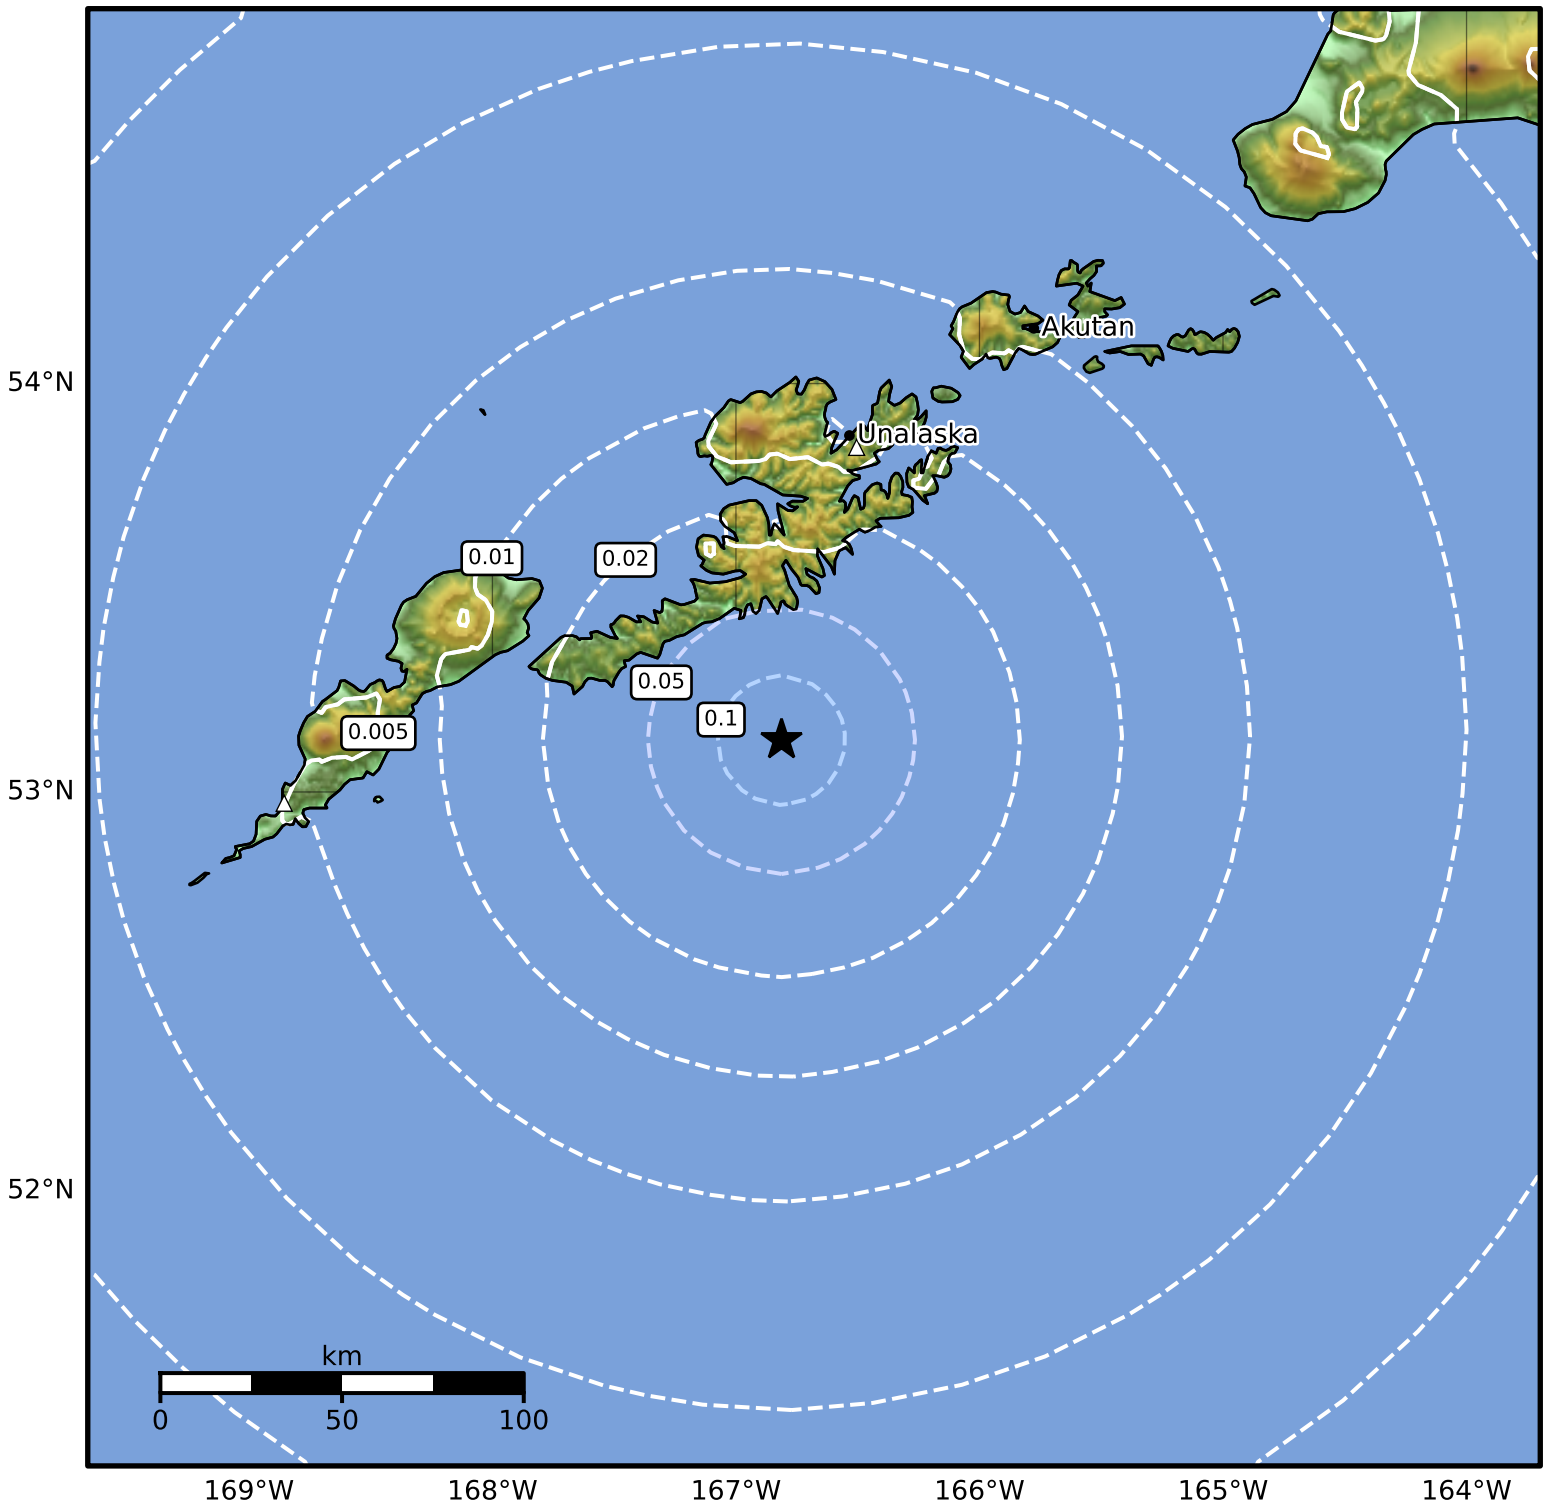

Peak Ground Velocity Map Alaska Earthquake Center
ShakeMap: 85 km (53 miles) SSW of Unalaska
Jan 14, 2025 14:38:44 UTC M3.9 N53.13 W166.81 Depth: 25.6km ID:ak025ne35x3

PGV (cm/s)	0.1	0.2	0.5	1	2	5	10	20	50	100	200
------------	-----	-----	-----	---	---	---	----	----	----	-----	-----

Scale based on Worden et al. (2012)

Version 2: Processed 2025-01-14T18:15:14Z

△ Seismic Instrument ○ Reported Intensity

★ Epicenter