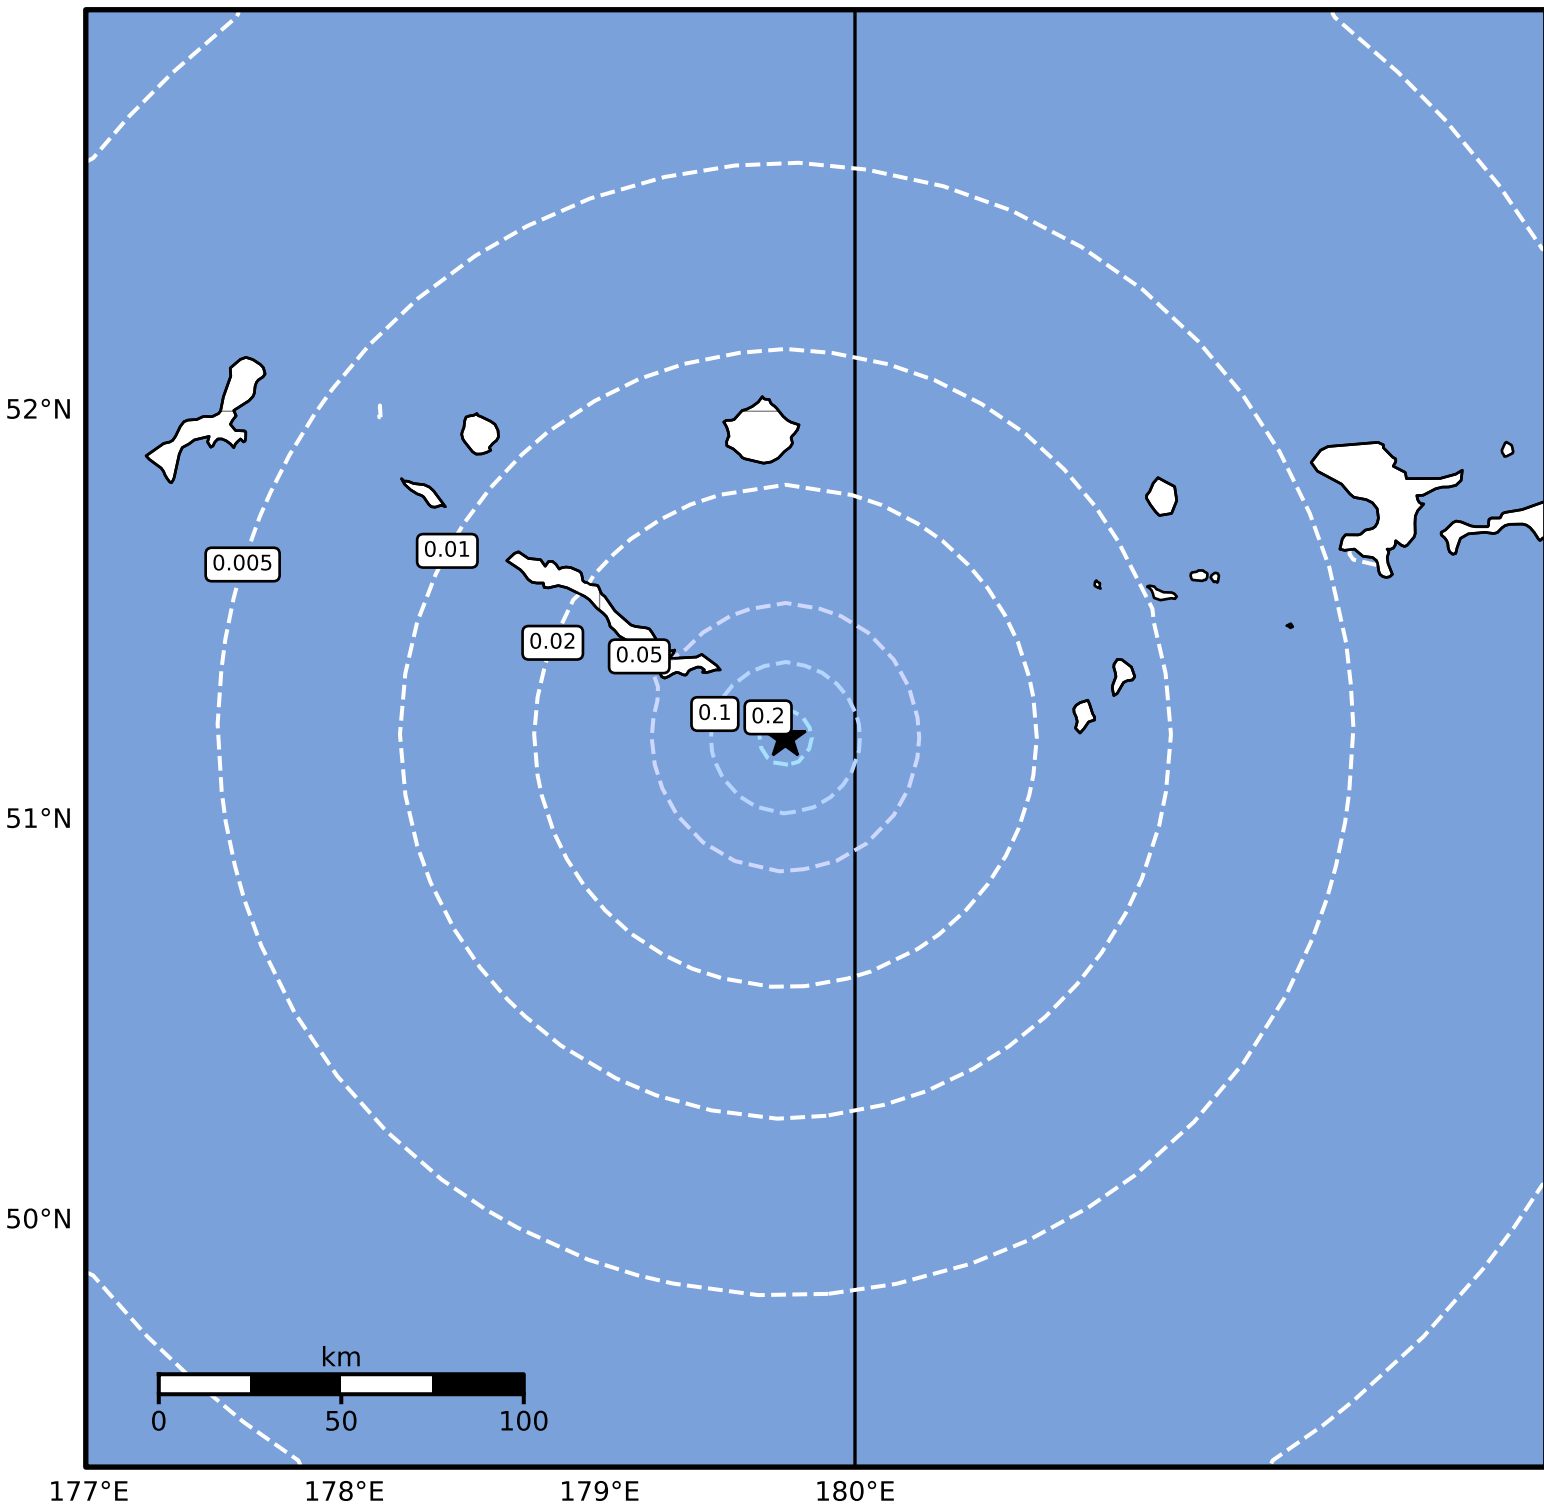

Peak Ground Velocity Map Alaska Earthquake Center
ShakeMap: 62 km (39 miles) SE of Amchitka
Jan 16, 2025 00:27:24 UTC M3.7 N51.20 E179.73 Depth: 17.8km ID:ak025qgre7y

Scale based on Worden et al. (2012)

Version 2: Processed 2025-01-16T02:55:05Z

△ Seismic Instrument ○ Reported Intensity

★ Epicenter