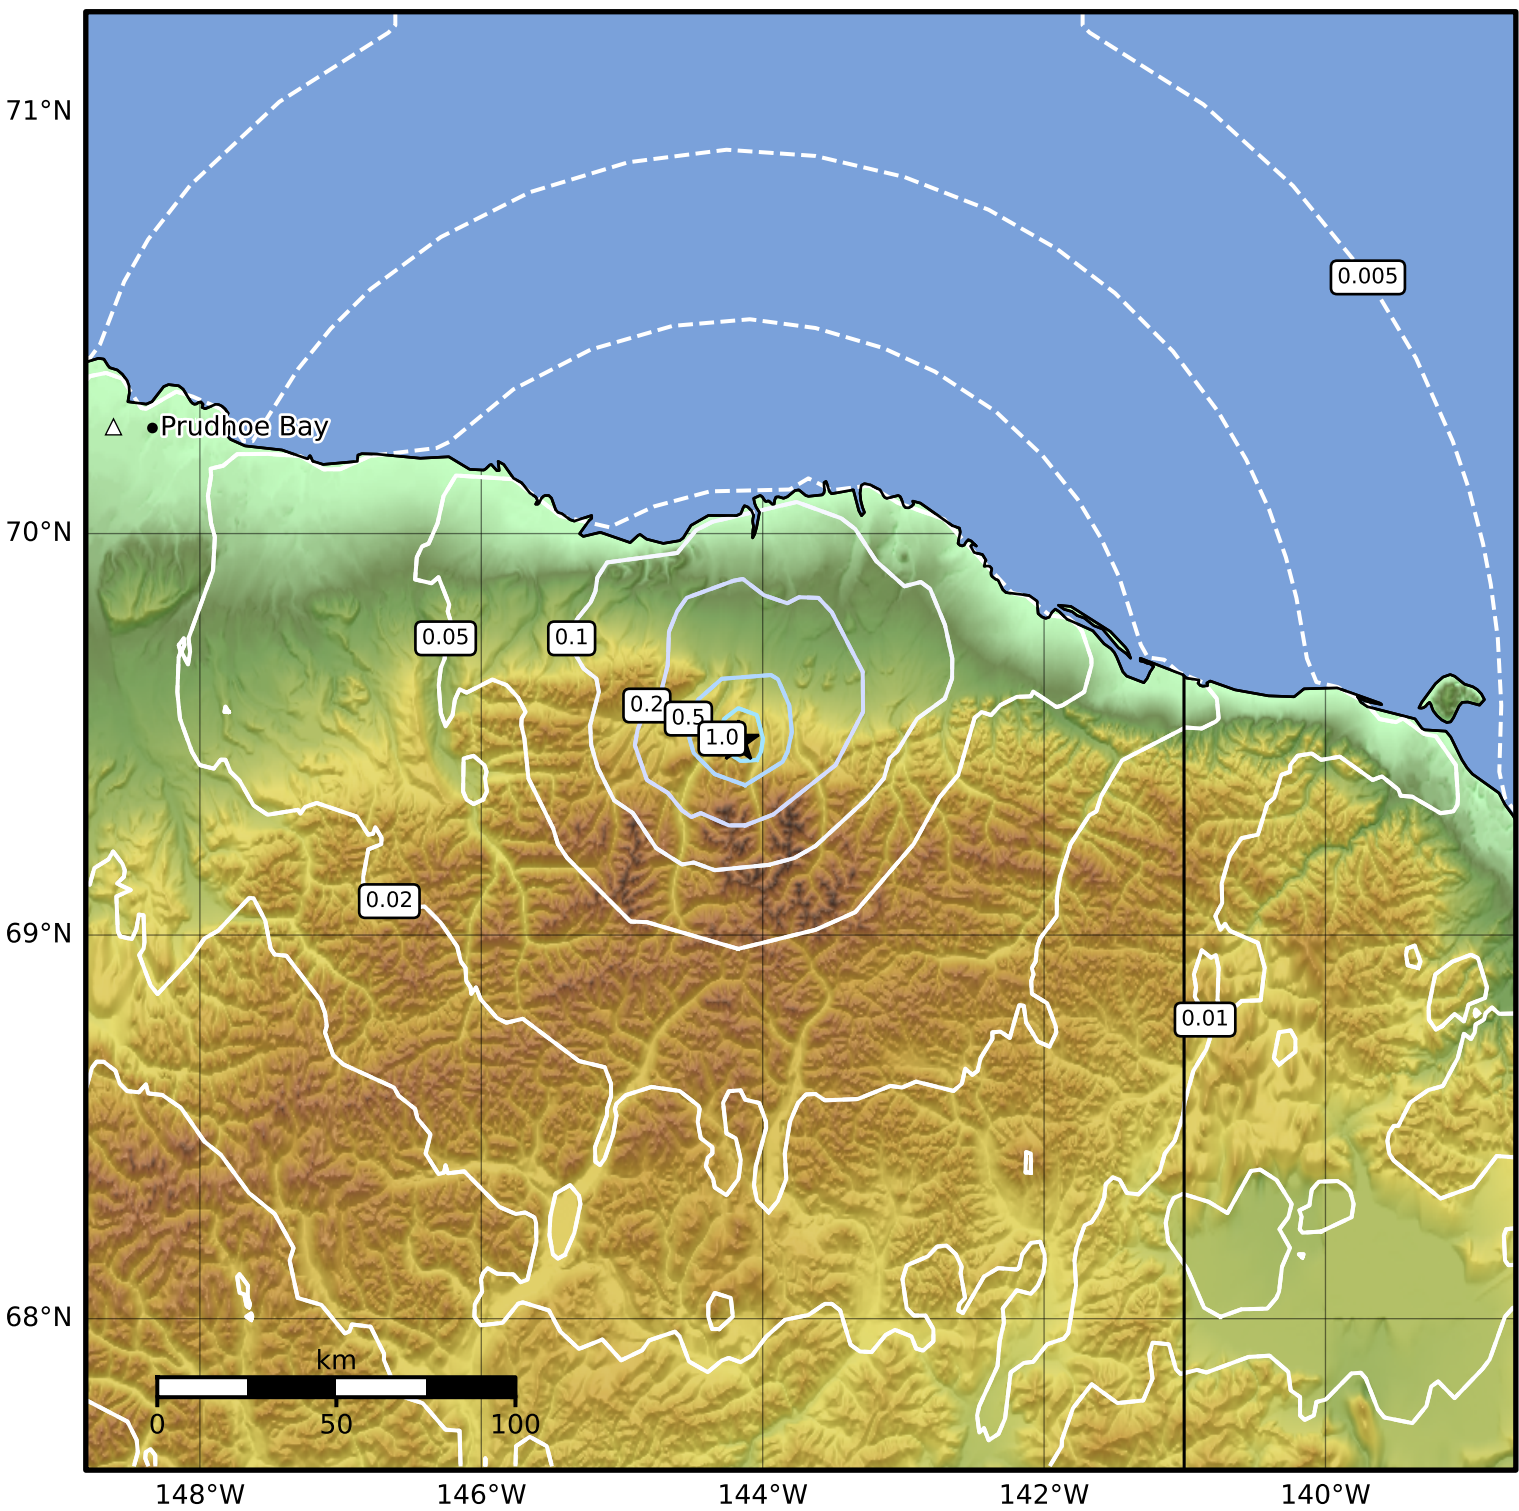

0.3 Second Peak Spectral Acceleration Map Alaska Earthquake Center
 ShakeMap: 74 km (46 miles) SSW of Kaktovik
 Jan 16, 2025 04:42:27 UTC M3.6 N69.49 W144.17 Depth: 5.4km ID:ak025qj8cjt

SA(0.3) (%g)	0.1	0.2	0.5	1	2	5	10	20	50	100	200
--------------	-----	-----	-----	---	---	---	----	----	----	-----	-----

Scale based on Worden et al. (2012)

Version 2: Processed 2025-01-16T16:58:47Z

△ Seismic Instrument ○ Reported Intensity

★ Epicenter