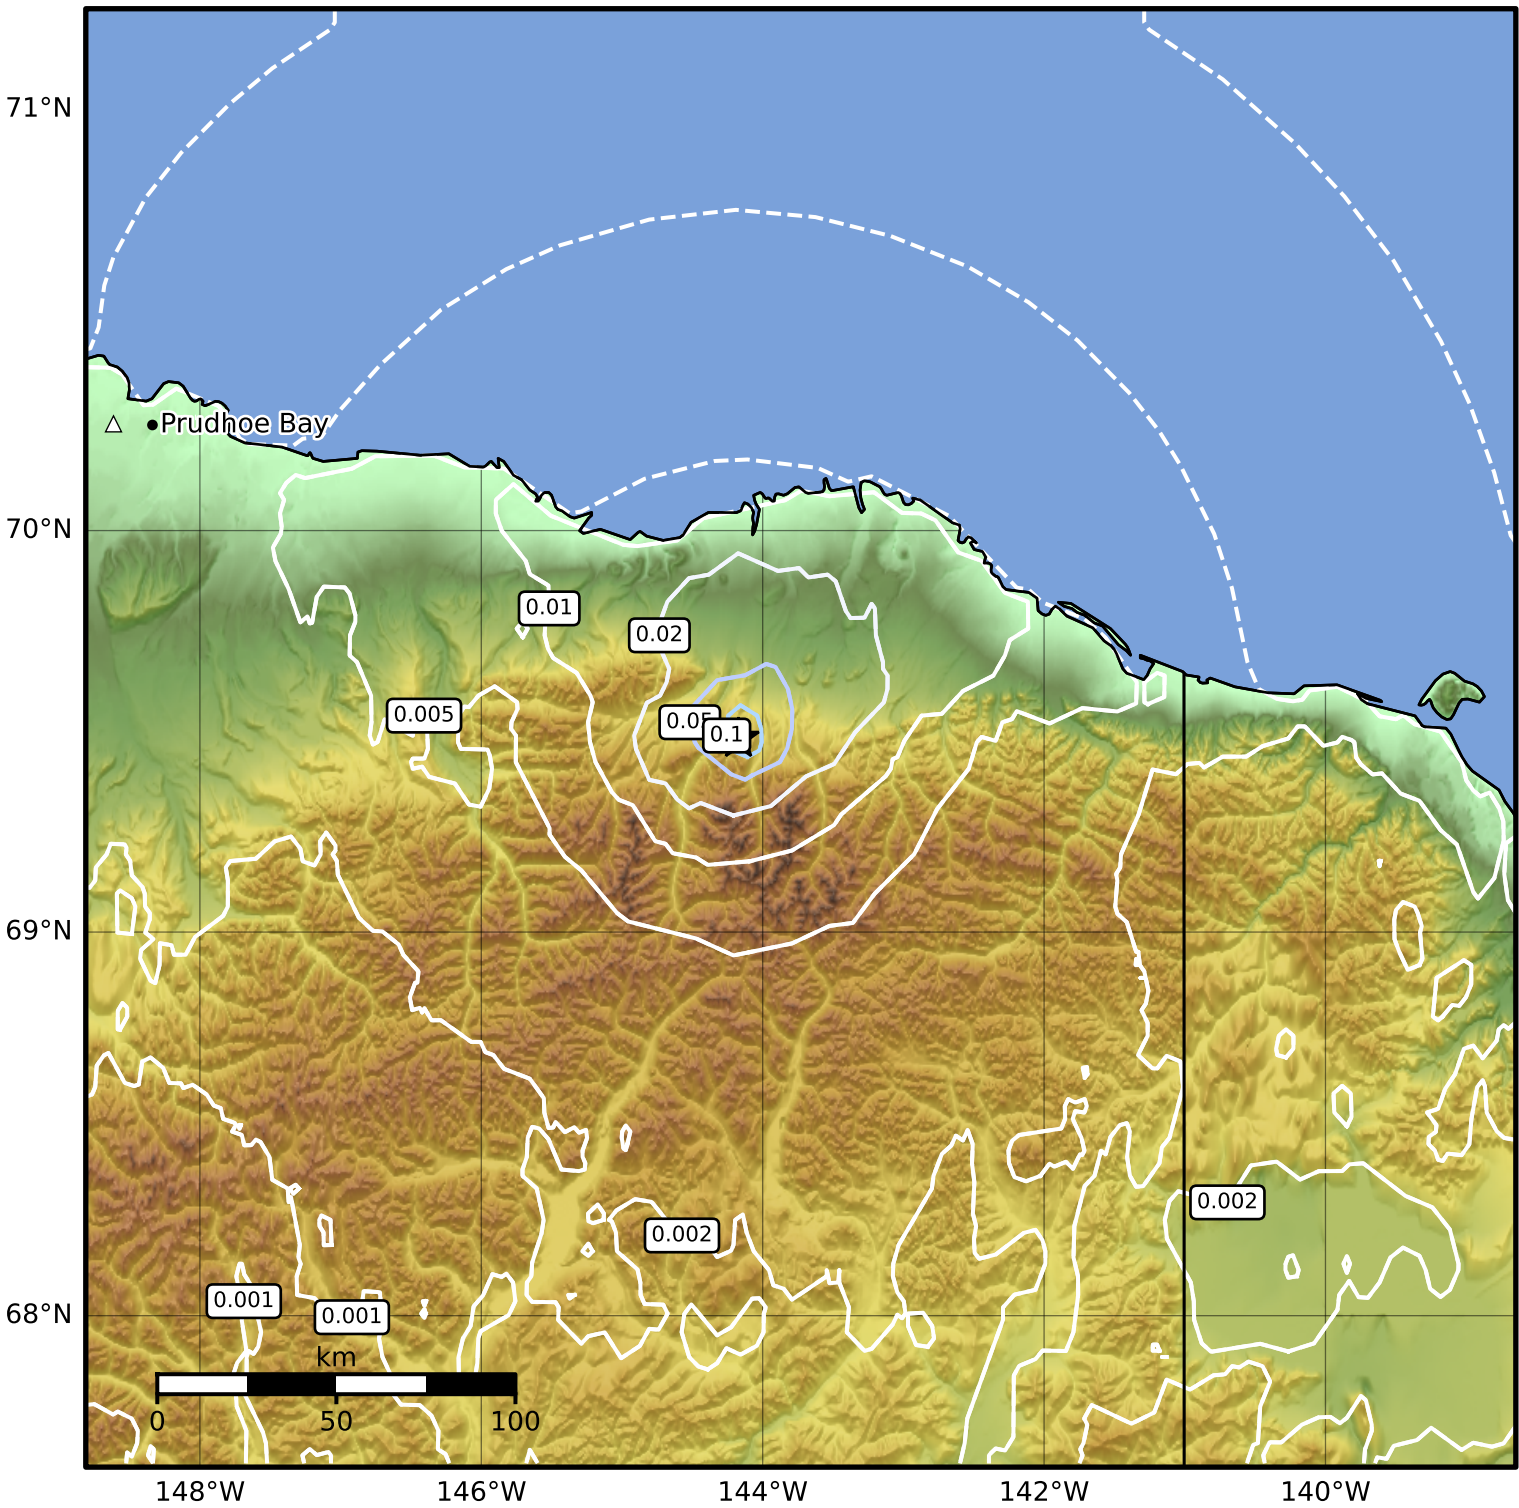

1.0 Second Peak Spectral Acceleration Map Alaska Earthquake Center  
 ShakeMap: 74 km (46 miles) SSW of Kaktovik  
 Jan 16, 2025 04:42:27 UTC M3.6 N69.49 W144.17 Depth: 5.4km ID:ak025qj8cjt

SA(1.0) (%g)	0.1	0.2	0.5	1	2	5	10	20	50	100	200
--------------	-----	-----	-----	---	---	---	----	----	----	-----	-----

Scale based on Worden et al. (2012)

Version 2: Processed 2025-01-16T16:58:47Z

△ Seismic Instrument ○ Reported Intensity

★ Epicenter