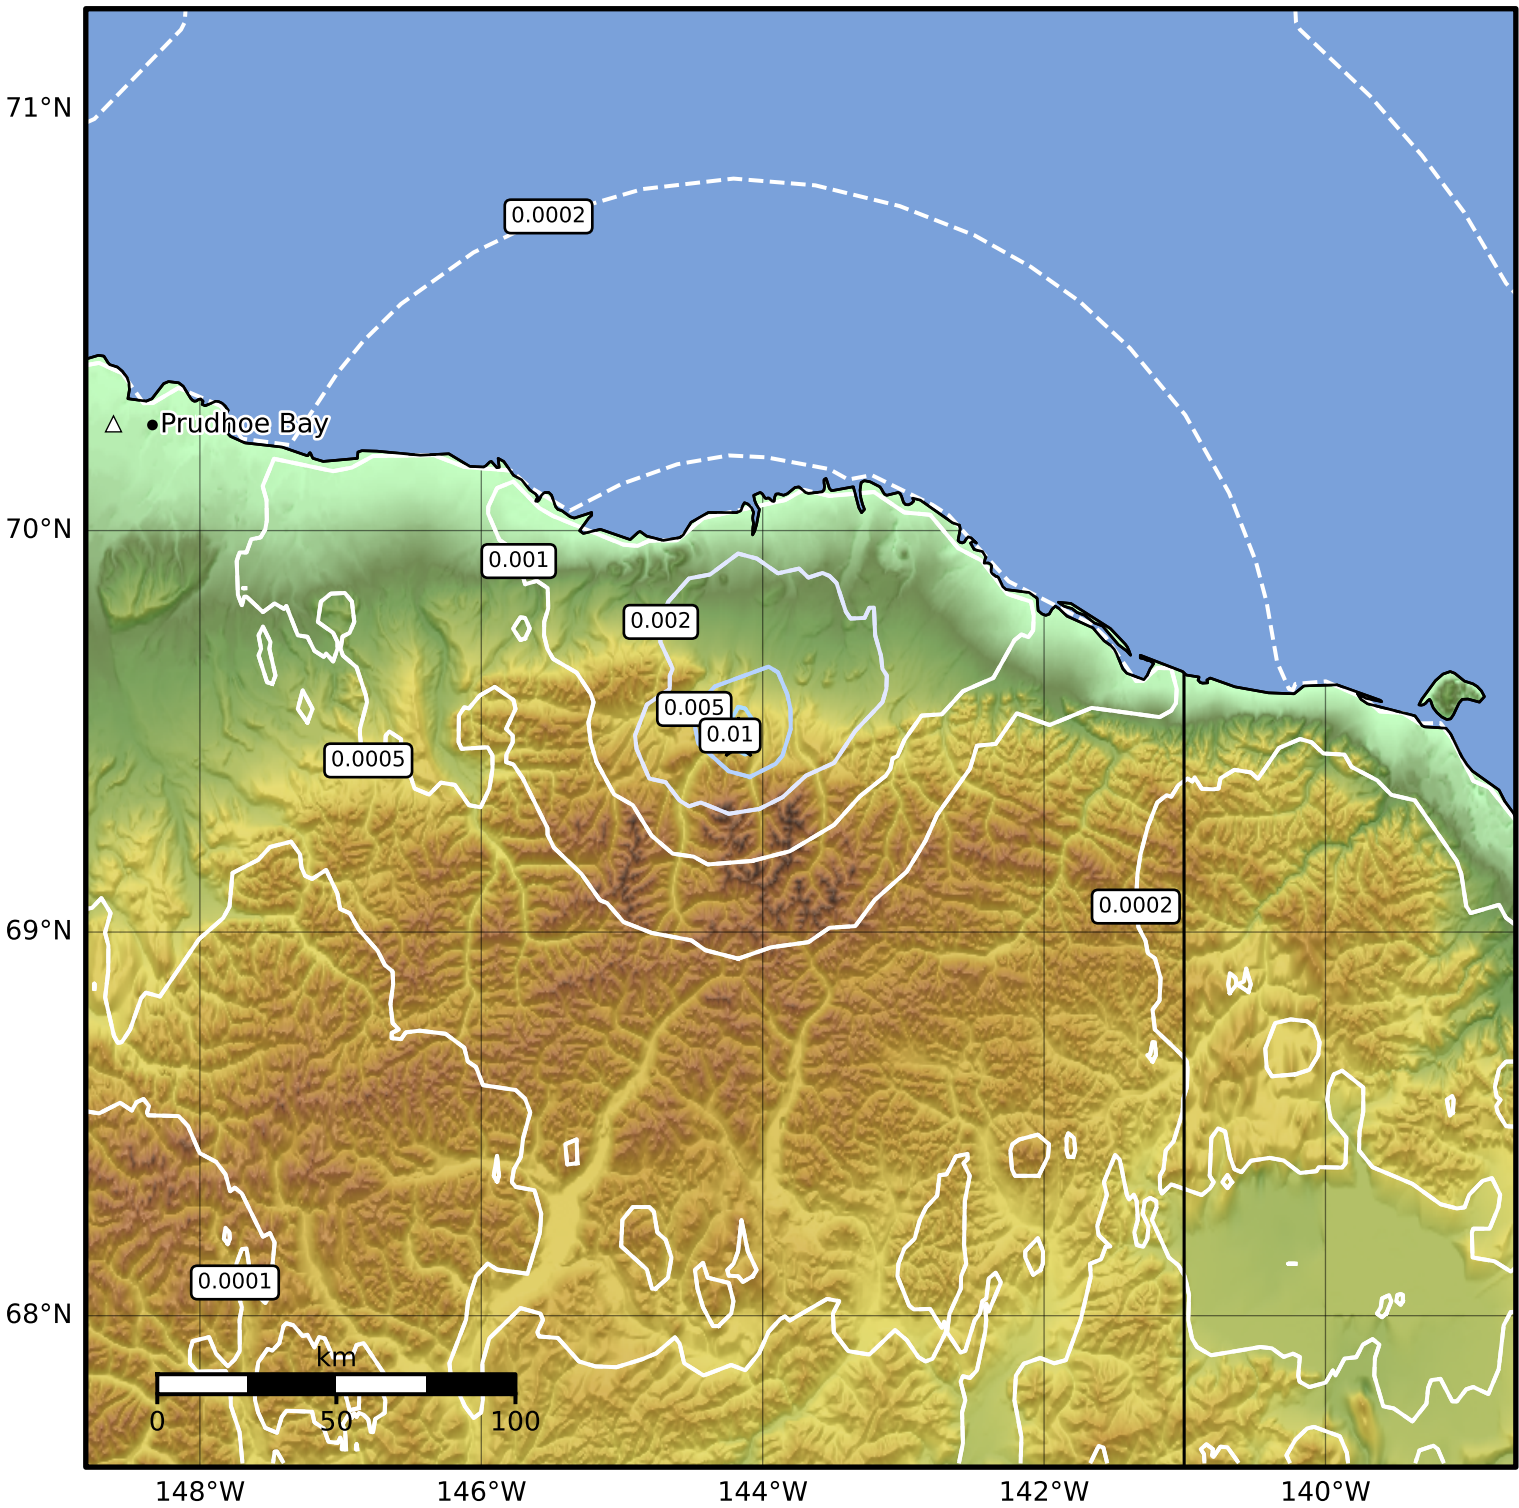

3.0 Second Peak Spectral Acceleration Map Alaska Earthquake Center  
 ShakeMap: 74 km (46 miles) SSW of Kaktovik  
 Jan 16, 2025 04:42:27 UTC M3.6 N69.49 W144.17 Depth: 5.4km ID:ak025qj8cjt

Scale based on Worden et al. (2012)

Version 2: Processed 2025-01-16T16:58:47Z

△ Seismic Instrument ○ Reported Intensity

★ Epicenter