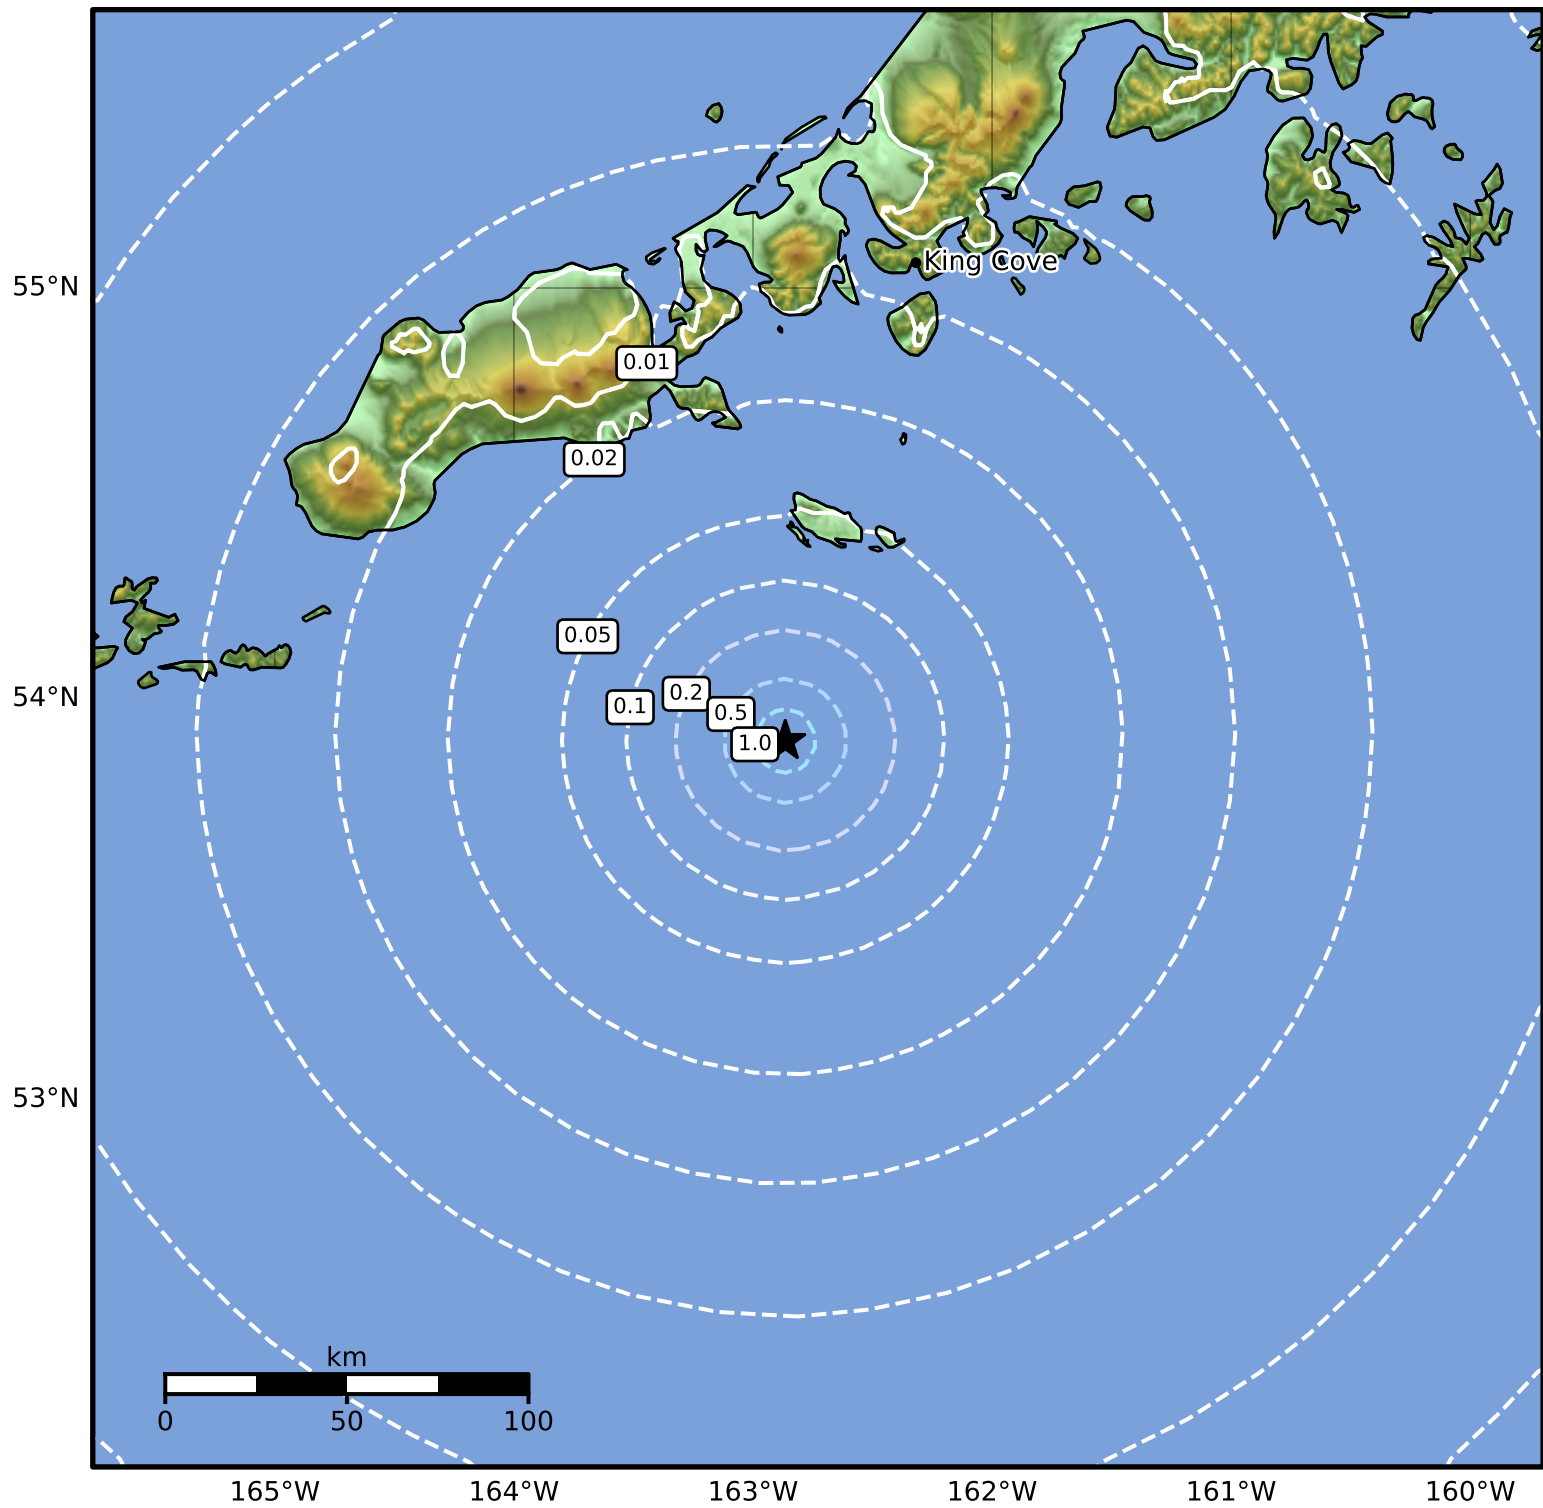

0.3 Second Peak Spectral Acceleration Map Alaska Earthquake Center
 ShakeMap: 112 km (70 miles) SSE of False Pass
 Jan 16, 2025 08:37:09 UTC M3.5 N53.90 W162.86 Depth: 10.3km ID:ak025qlkyyd

SA(0.3) (%g)	0.1	0.2	0.5	1	2	5	10	20	50	100	200
---------------------	------------	------------	------------	----------	----------	----------	-----------	-----------	-----------	------------	------------

Scale based on Worden et al. (2012)

Version 1: Processed 2025-01-16T17:15:39Z

△ Seismic Instrument ○ Reported Intensity

★ Epicenter