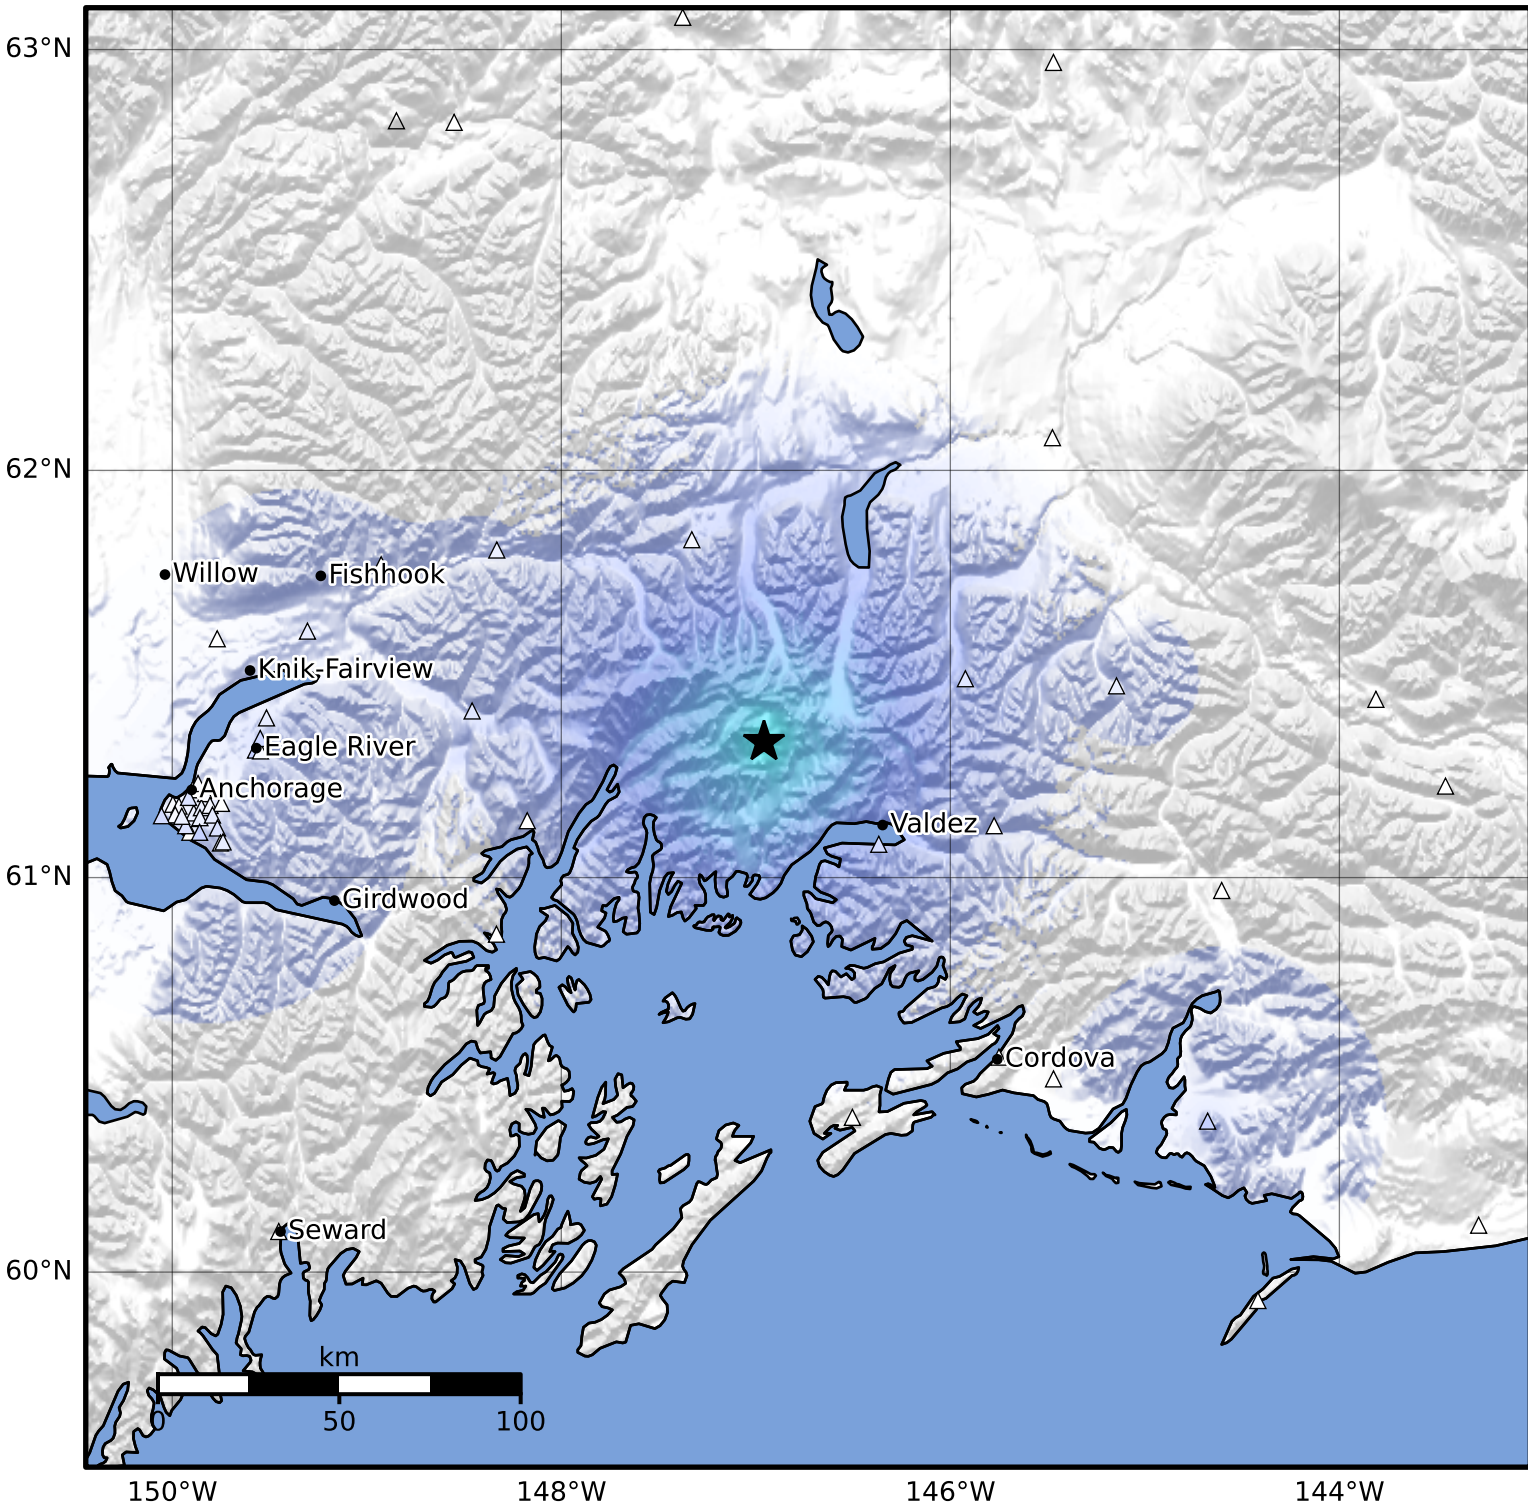

Macroseismic Intensity Map Alaska Earthquake Center
 ShakeMap: 41 km (25 miles) NW of Valdez
 Jan 16, 2025 23:24:12 UTC M4.0 N61.34 W146.96 Depth: 4.0km ID:ak025qufoy6

SHAKING	Not felt	Weak	Light	Moderate	Strong	Very strong	Severe	Violent	Extreme
DAMAGE	None	None	None	Very light	Light	Moderate	Moderate/heavy	Heavy	Very heavy
PGA(%g)	<0.0464	0.297	2.76	6.2	11.5	21.5	40.1	74.7	>139
PGV(cm/s)	<0.0215	0.135	1.41	4.65	9.64	20	41.4	85.8	>178
INTENSITY	I	II-III	IV	V	VI	VII	VIII	IX	X+

Scale based on Worden et al. (2012)

Version 2: Processed 2025-01-16T23:48:03Z

△ Seismic Instrument ○ Reported Intensity

★ Epicenter