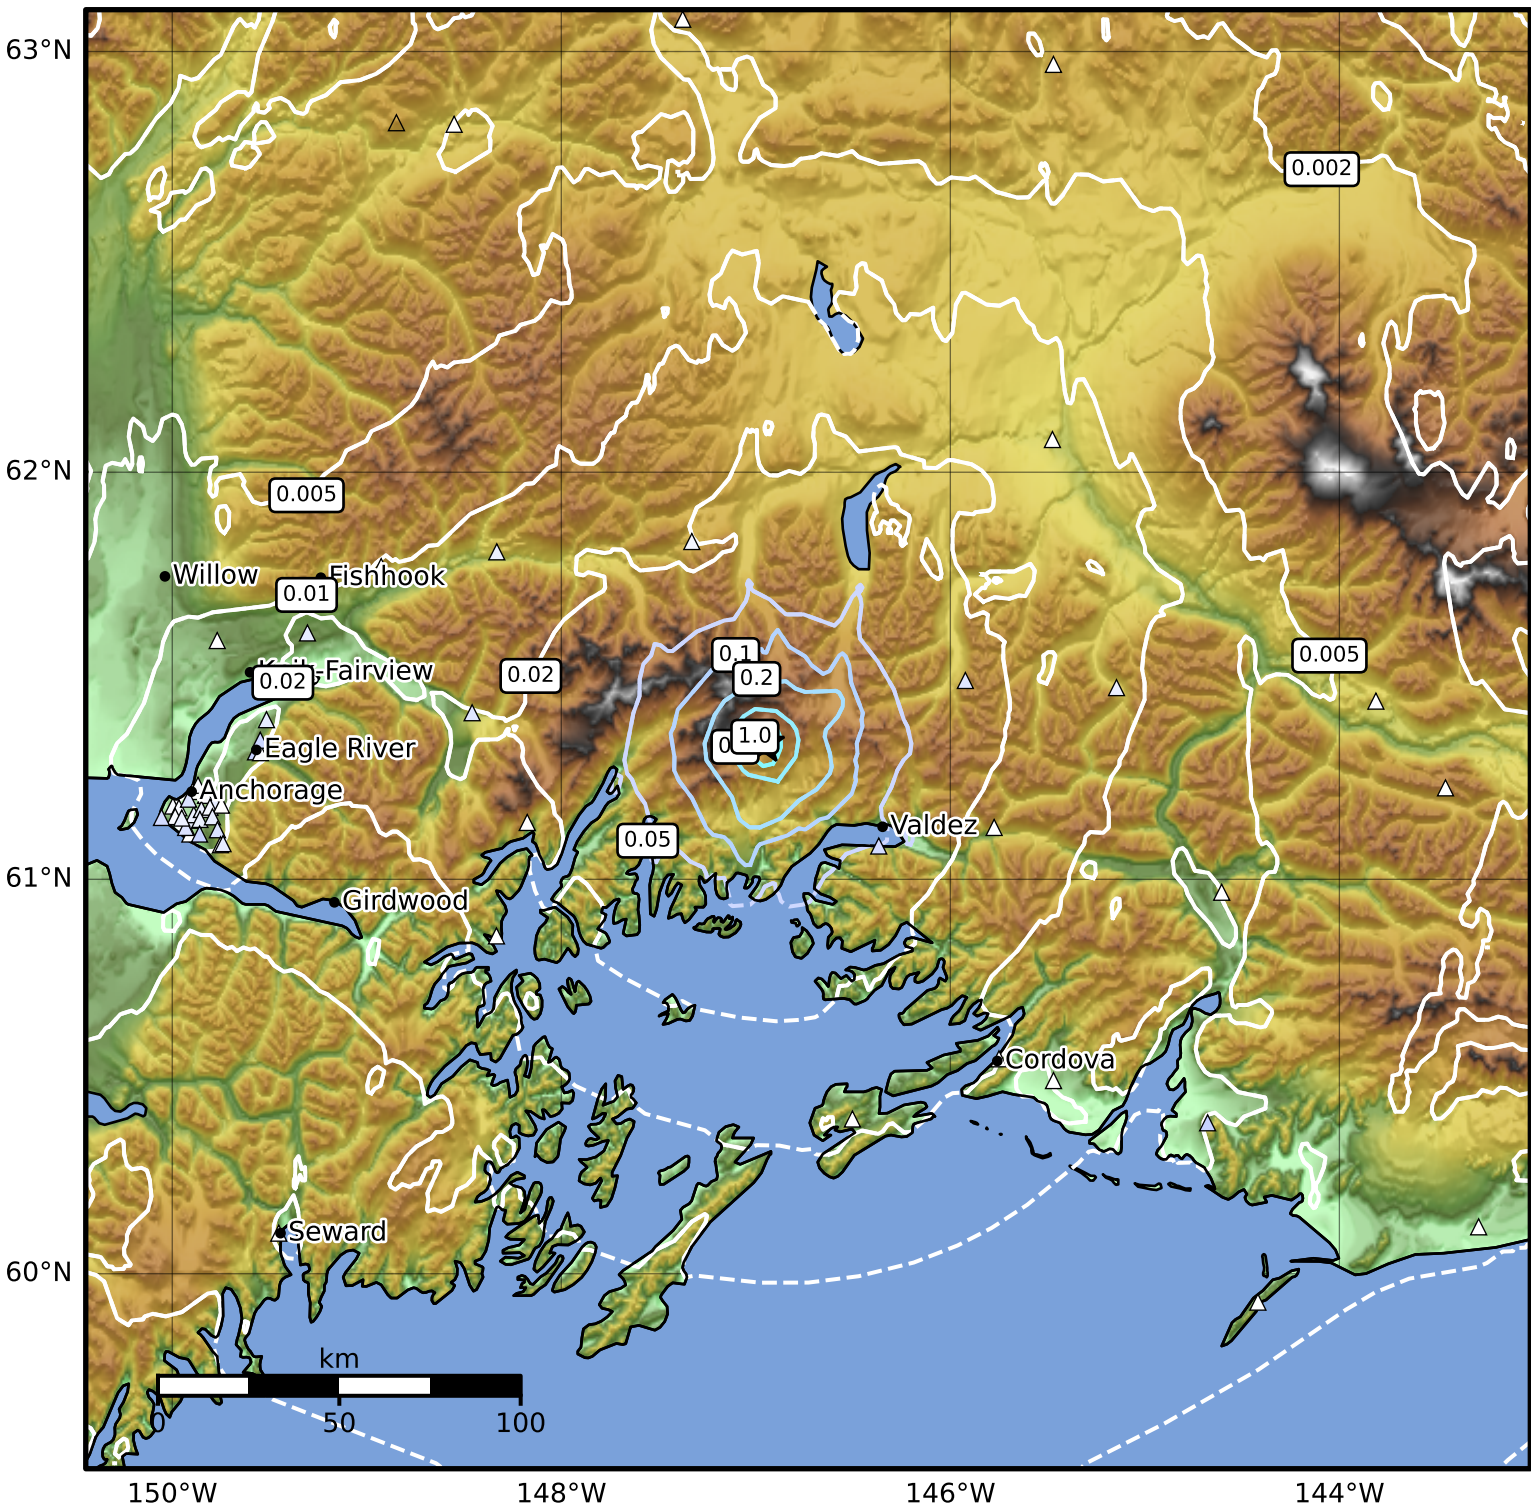

Peak Ground Velocity Map Alaska Earthquake Center
 ShakeMap: 41 km (25 miles) NW of Valdez
 Jan 16, 2025 23:24:12 UTC M4.0 N61.34 W146.96 Depth: 4.0km ID:ak025qufoy6

PGV (cm/s)	0.1	0.2	0.5	1	2	5	10	20	50	100	200
------------	-----	-----	-----	---	---	---	----	----	----	-----	-----

Scale based on Worden et al. (2012)

Version 2: Processed 2025-01-16T23:48:03Z

△ Seismic Instrument ○ Reported Intensity

★ Epicenter