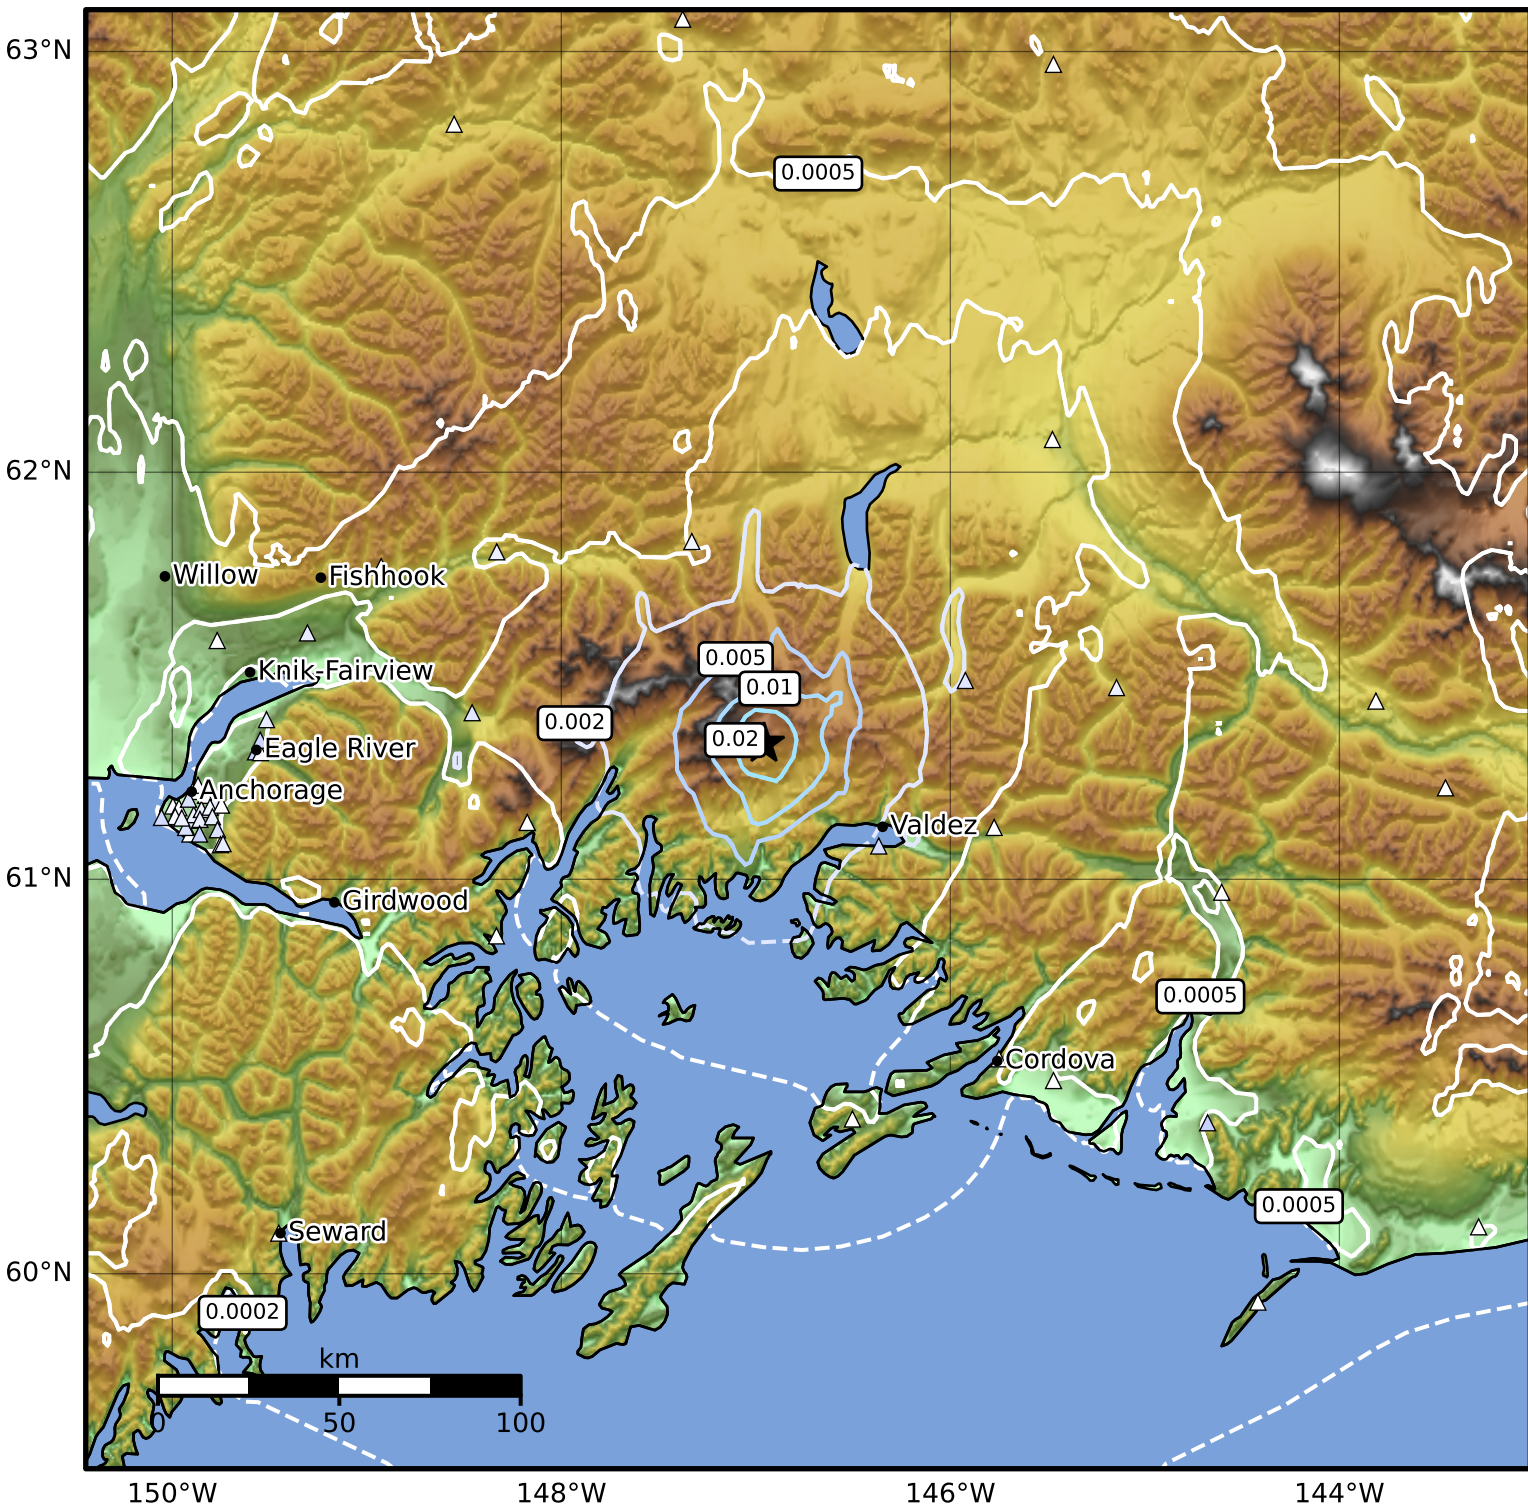

3.0 Second Peak Spectral Acceleration Map Alaska Earthquake Center
 ShakeMap: 41 km (25 miles) NW of Valdez
 Jan 16, 2025 23:24:12 UTC M4.0 N61.34 W146.96 Depth: 4.0km ID:ak025qufoy6

Scale based on Worden et al. (2012)

Version 2: Processed 2025-01-16T23:48:03Z

△ Seismic Instrument ○ Reported Intensity

★ Epicenter