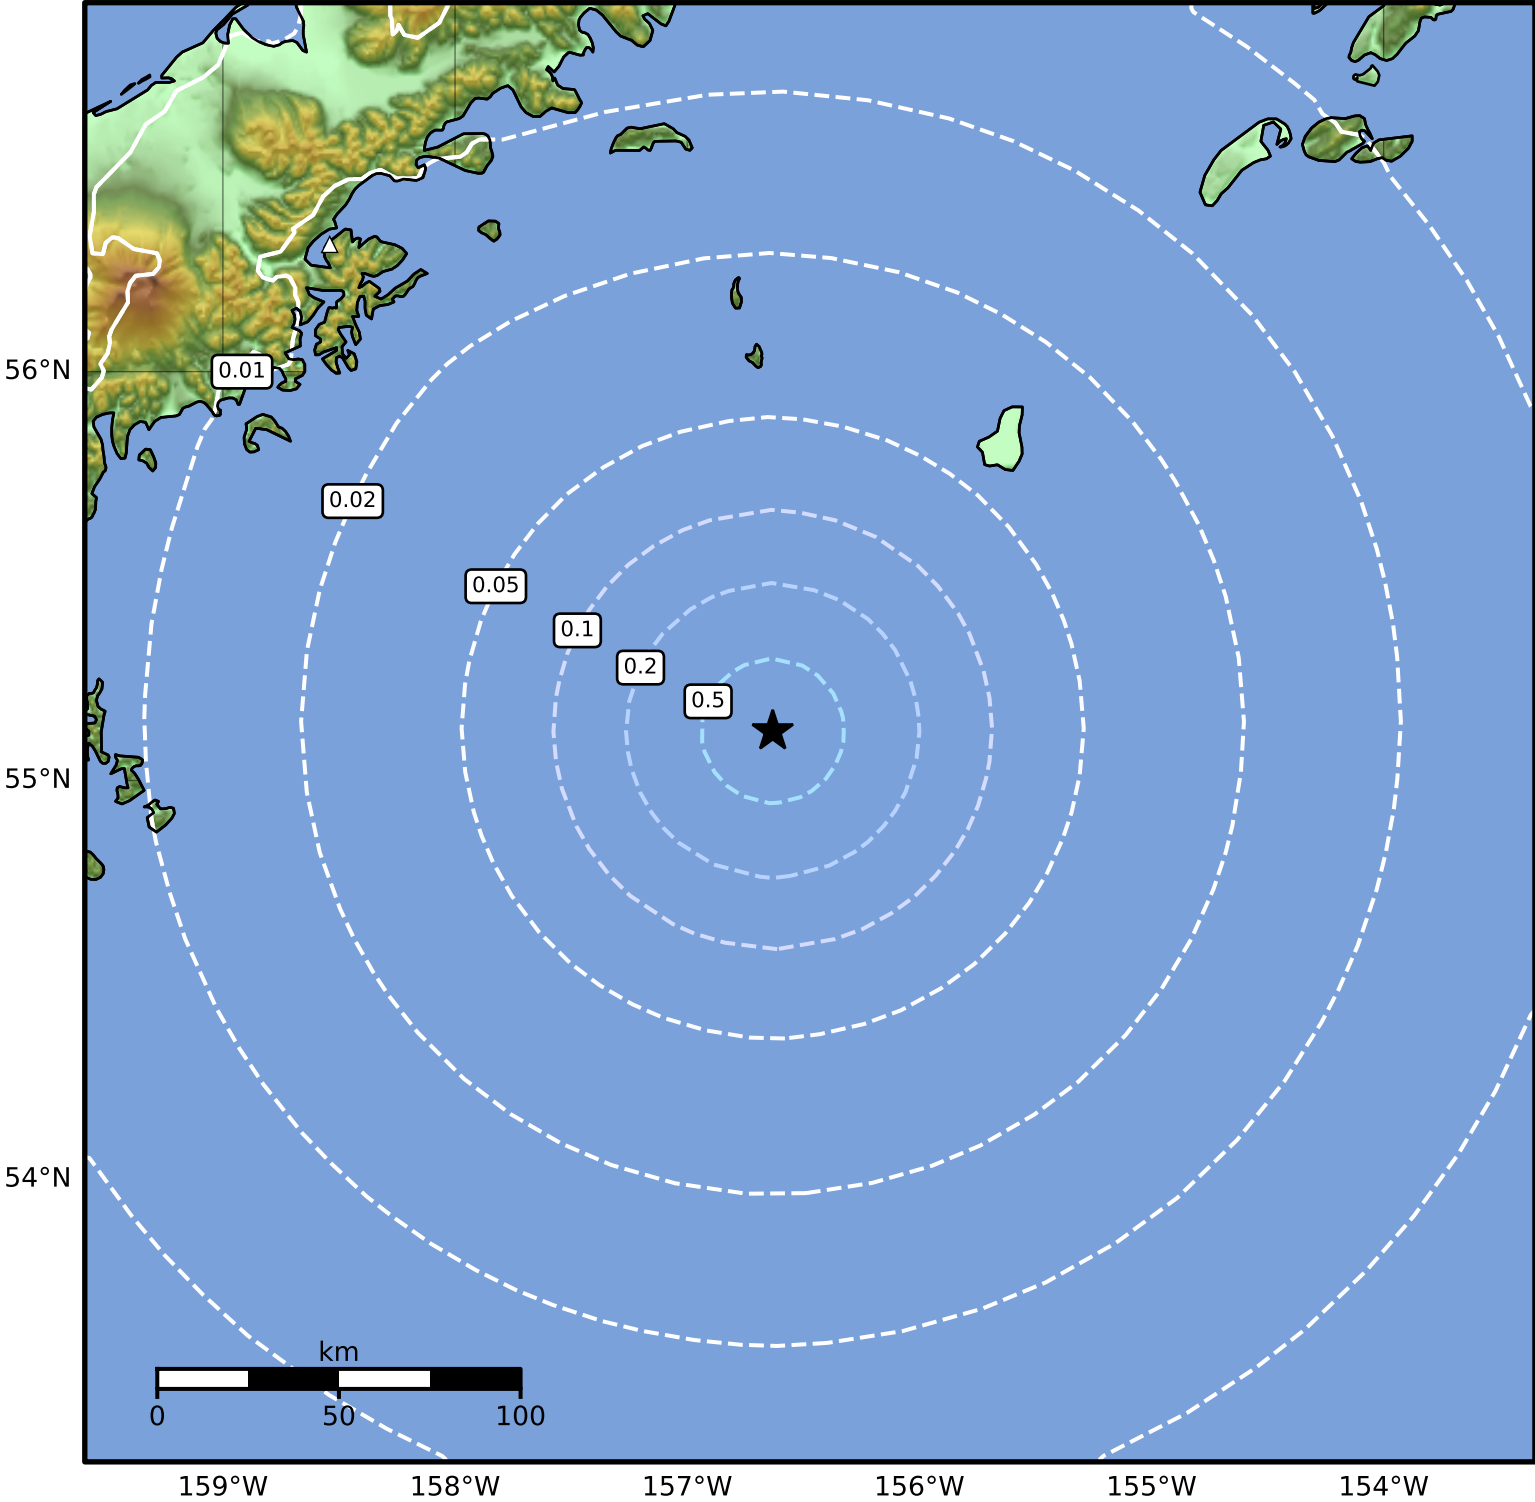

Peak Ground Acceleration Map Alaska Earthquake Center
ShakeMap: 171 km (106 miles) SE of Chignik
Jan 17, 2025 12:37:56 UTC M4.0 N55.12 W156.63 Depth: 20.0km ID:ak025sbi5dp

PGA (%g)	0.1	0.2	0.5	1	2	5	10	20	50	100	200
----------	-----	-----	-----	---	---	---	----	----	----	-----	-----

Scale based on Worden et al. (2012) Version 1: Processed 2025-01-17T17:43:04Z
△ Seismic Instrument ○ Reported Intensity ★ Epicenter