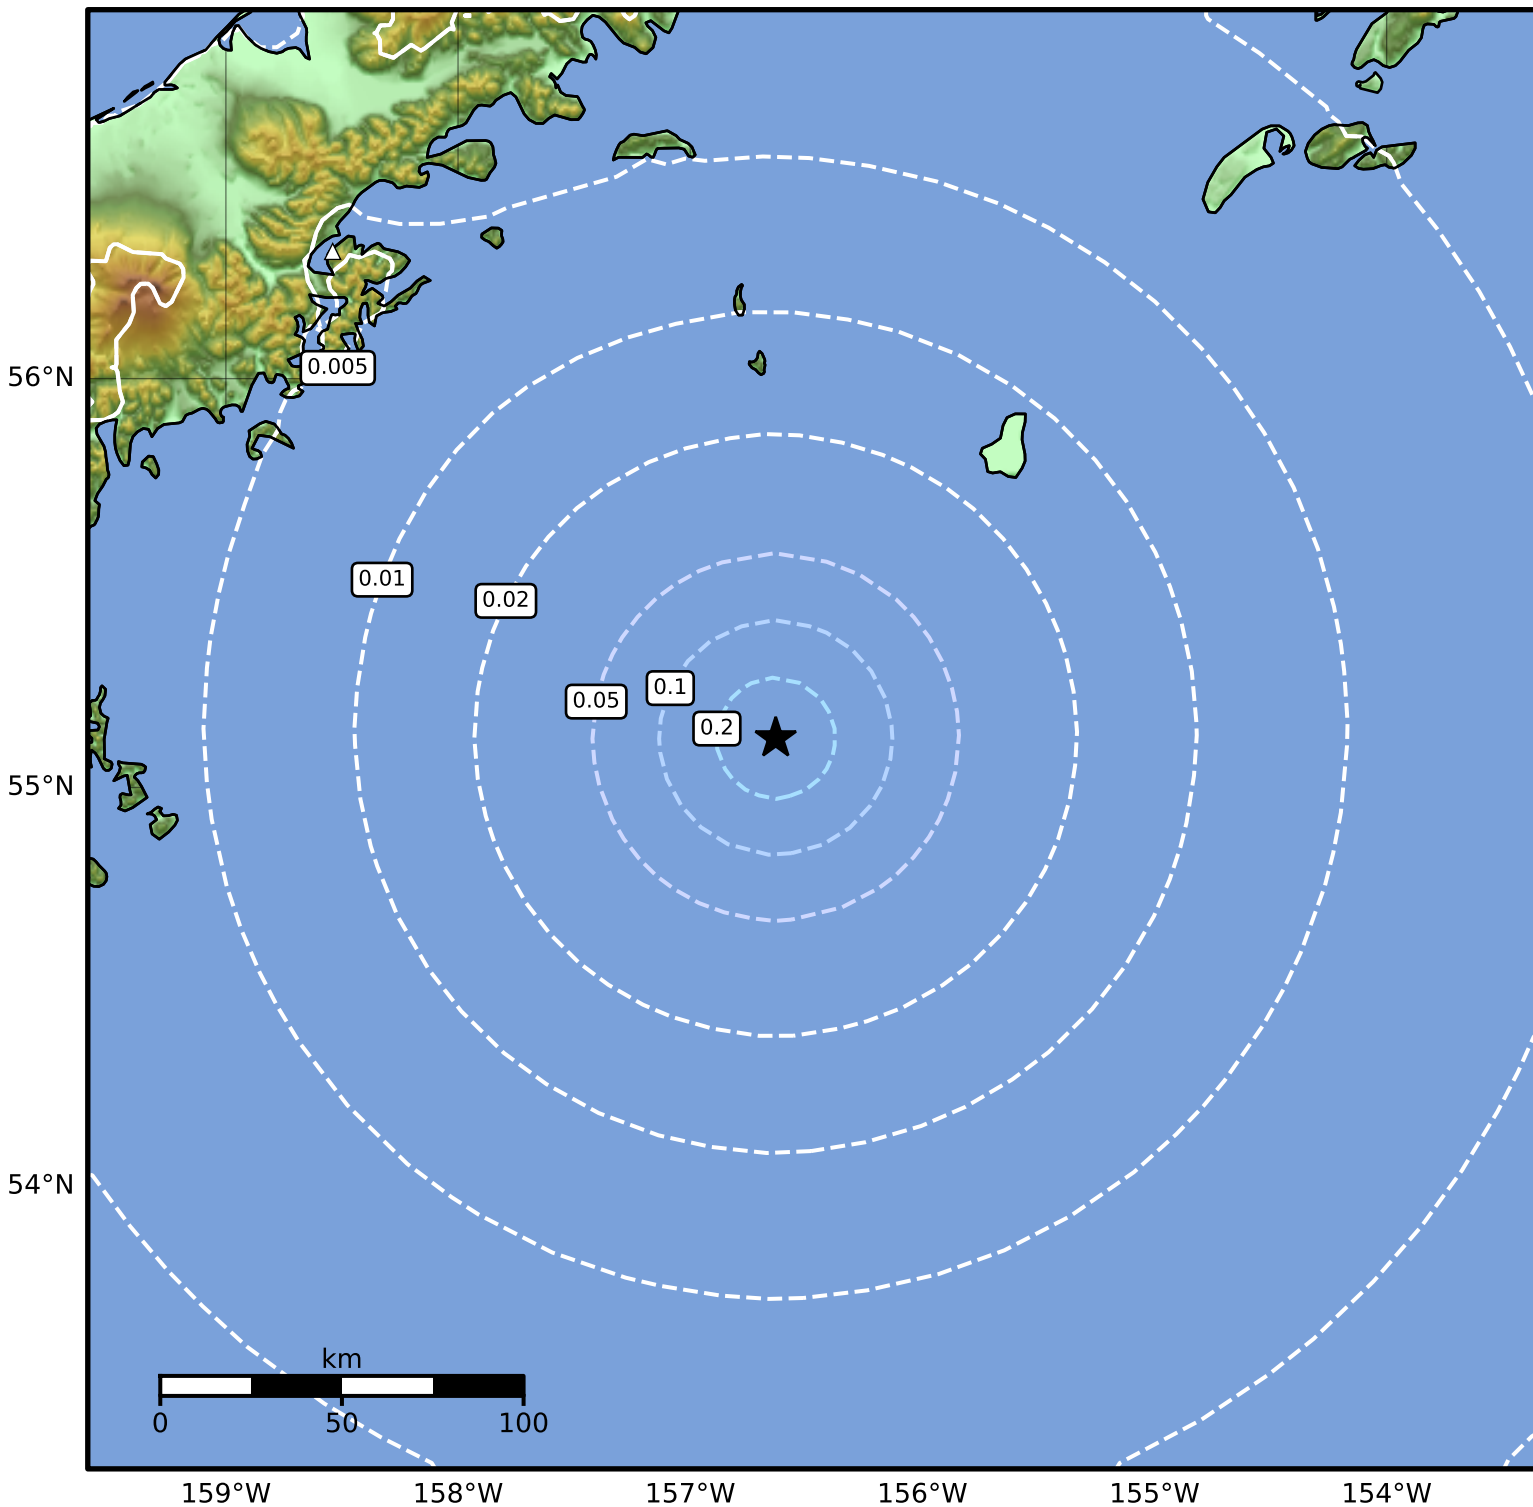

Peak Ground Velocity Map Alaska Earthquake Center  
ShakeMap: 171 km (106 miles) SE of Chignik  
Jan 17, 2025 12:37:56 UTC M4.0 N55.12 W156.63 Depth: 20.0km ID:ak025sbi5dp

Scale based on Worden et al. (2012)

Version 1: Processed 2025-01-17T17:43:04Z

△ Seismic Instrument ○ Reported Intensity

★ Epicenter