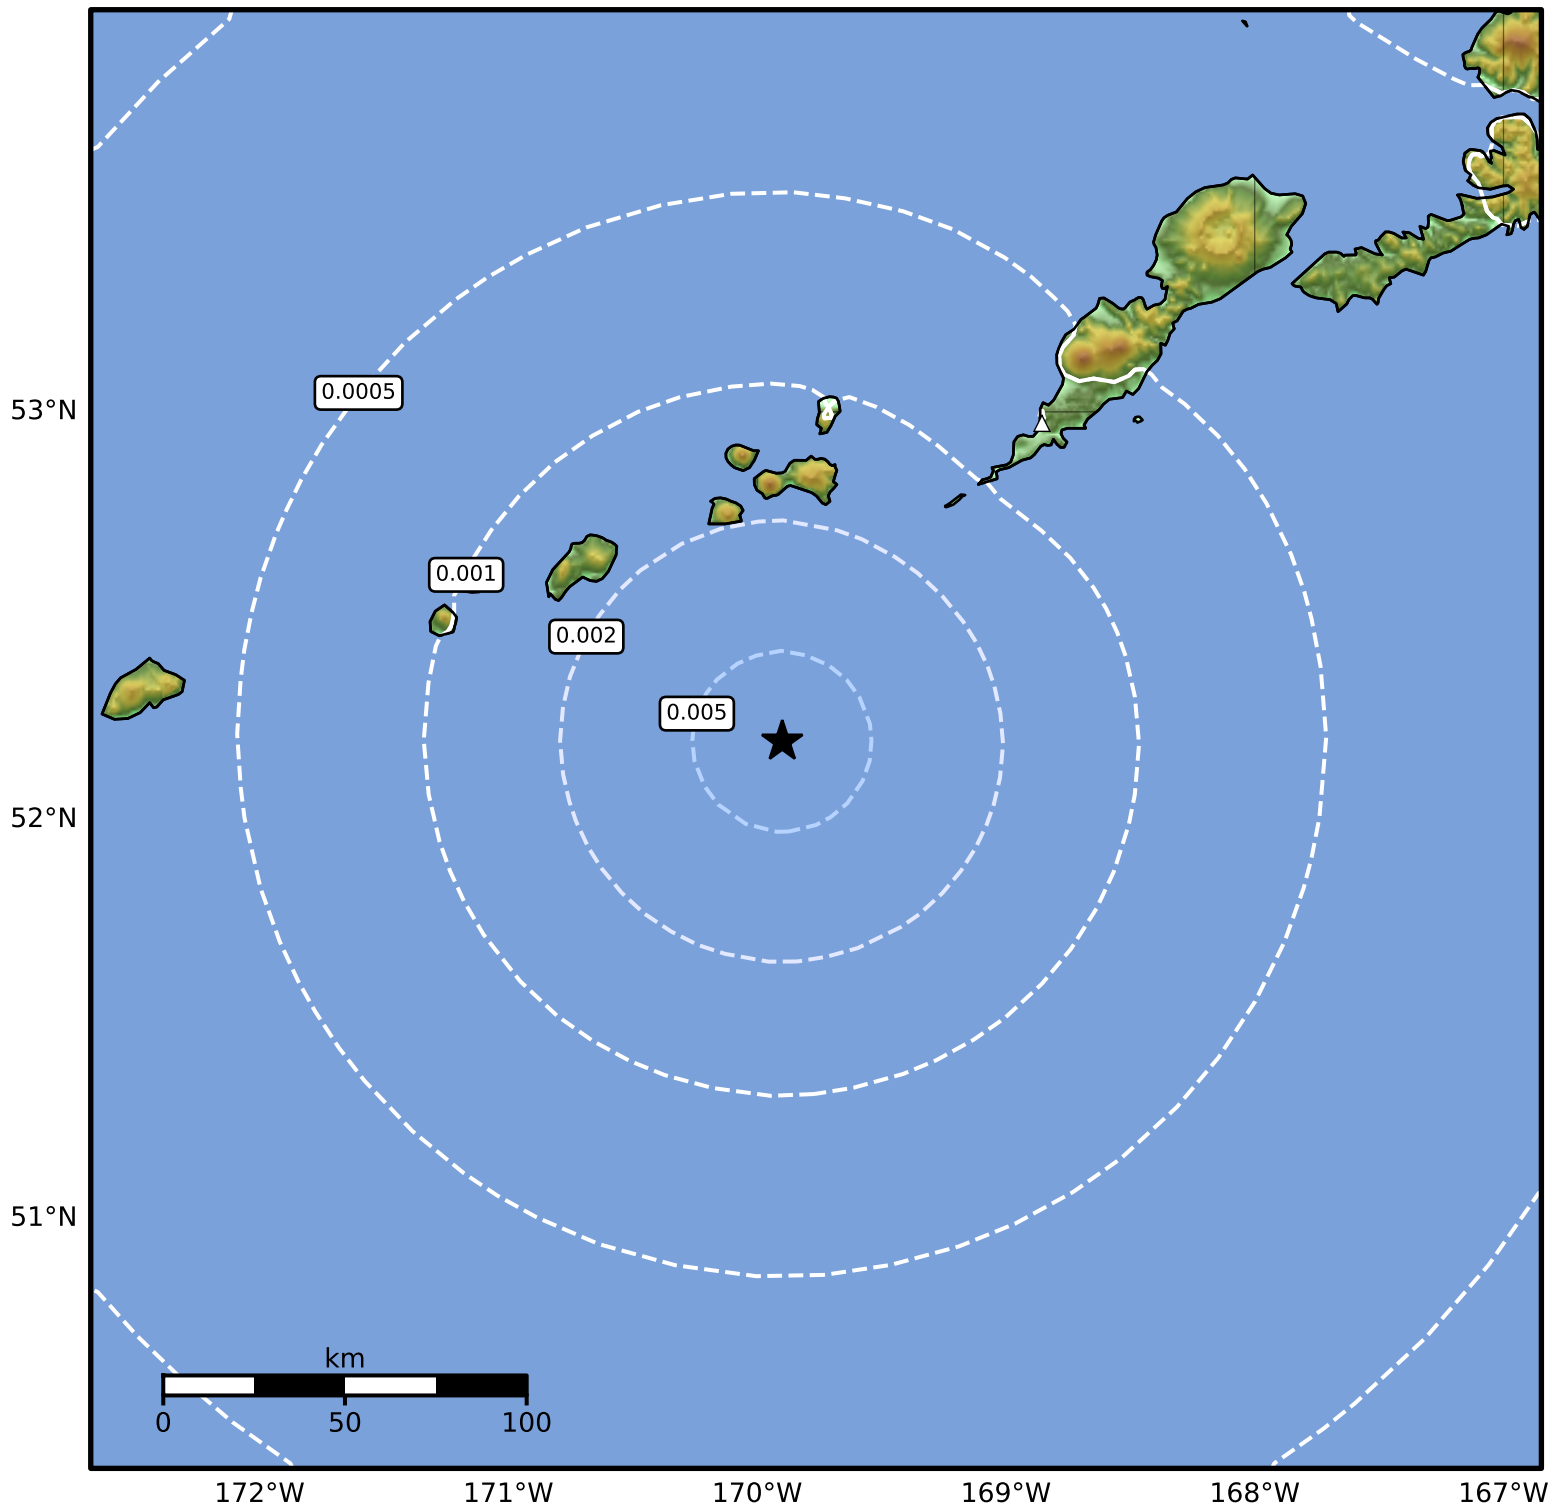

3.0 Second Peak Spectral Acceleration Map Alaska Earthquake Center  
ShakeMap: 108 km (67 miles) SW of Nikolski  
Jan 18, 2025 23:11:57 UTC M4.2 N52.19 W169.90 Depth: 28.6km ID:ak025u5fsec

Scale based on Worden et al. (2012)

Version 2: Processed 2025-01-19T04:20:25Z

△ Seismic Instrument ○ Reported Intensity

★ Epicenter