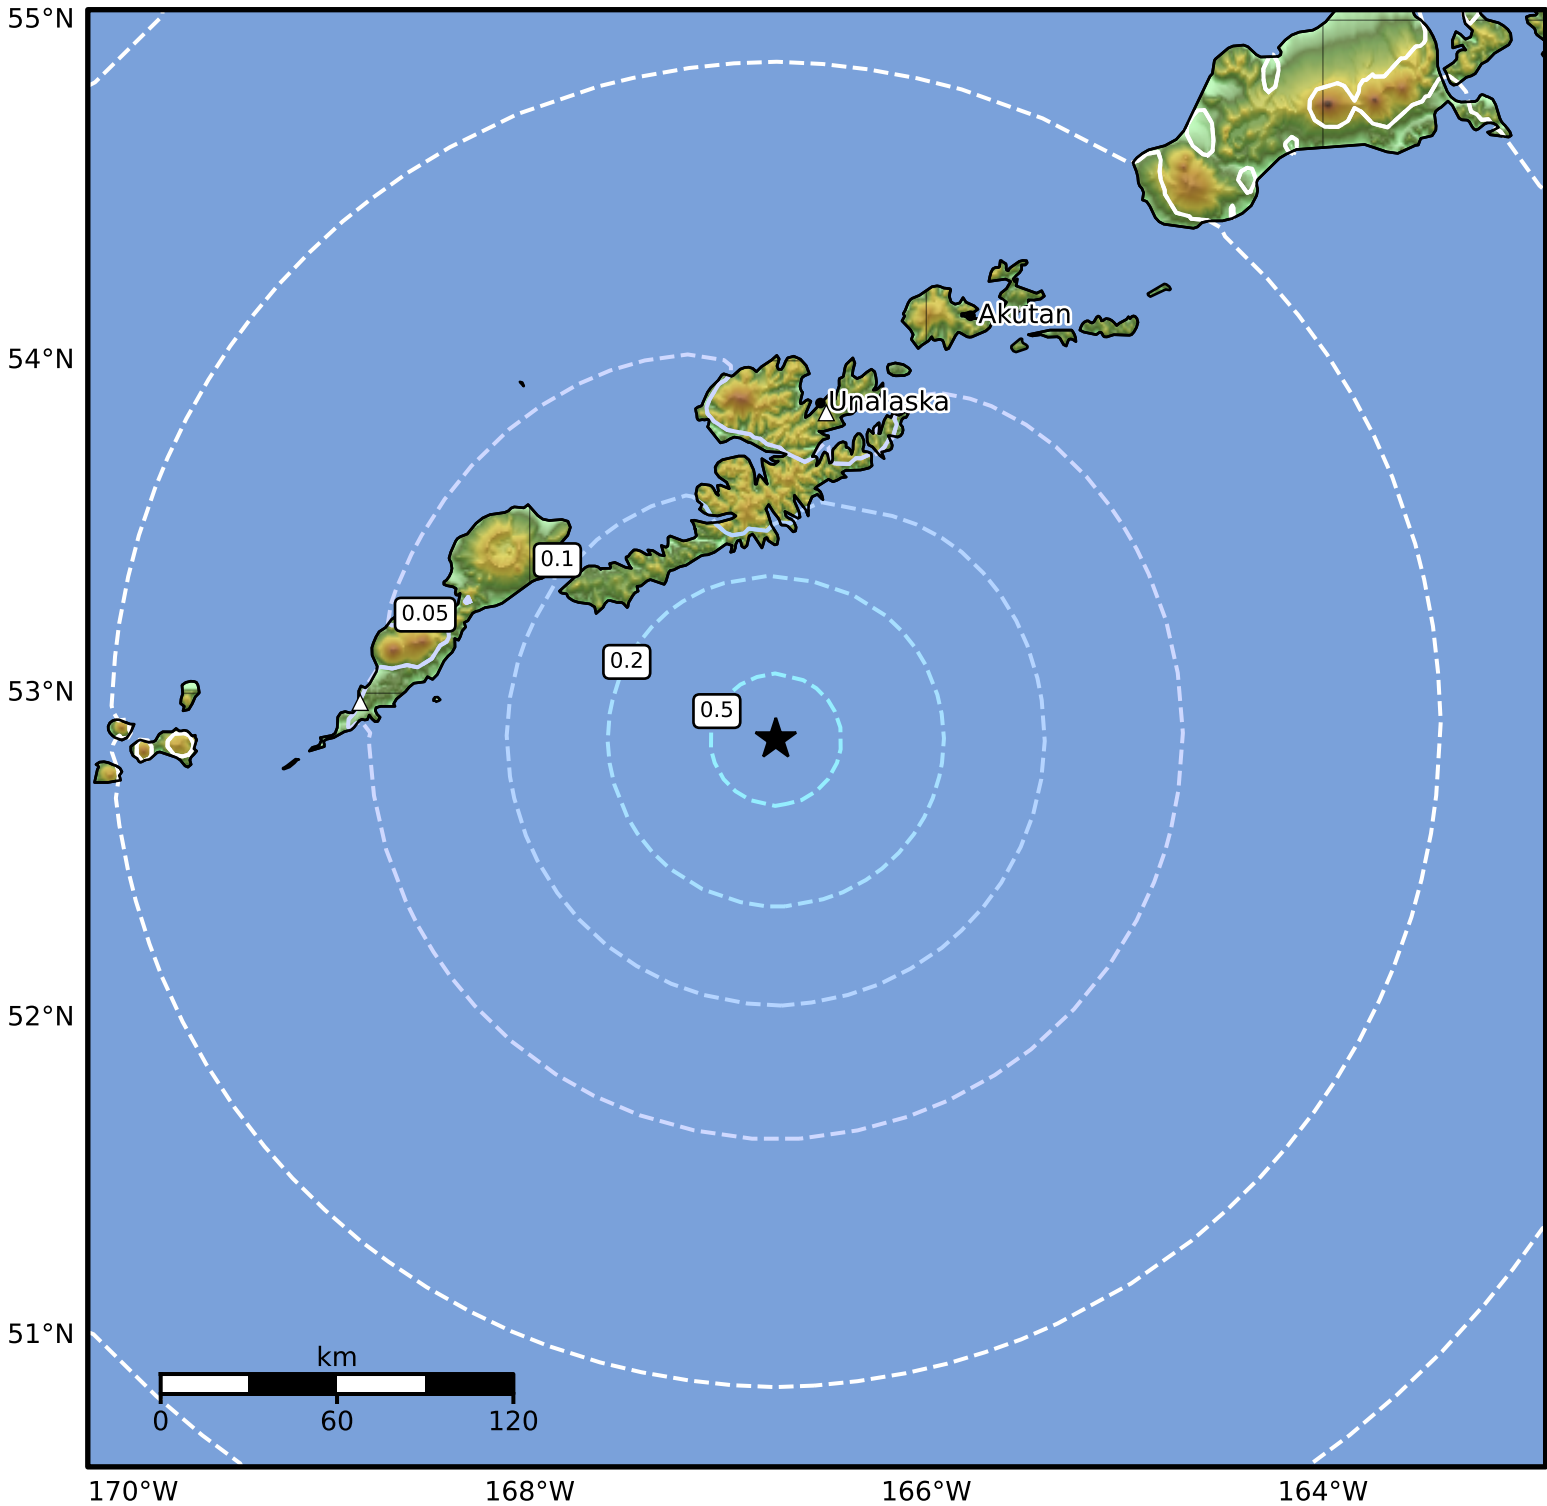

Peak Ground Velocity Map Alaska Earthquake Center  
ShakeMap: 113 km (70 miles) S of Unalaska  
Jan 21, 2025 11:55:08 UTC M5.0 N52.86 W166.76 Depth: 28.7km ID:ak025yx5v38

PGV (cm/s)	0.1	0.2	0.5	1	2	5	10	20	50	100	200
------------	-----	-----	-----	---	---	---	----	----	----	-----	-----

Scale based on Worden et al. (2012)

Version 4: Processed 2025-01-21T16:44:40Z

△ Seismic Instrument ○ Reported Intensity

★ Epicenter