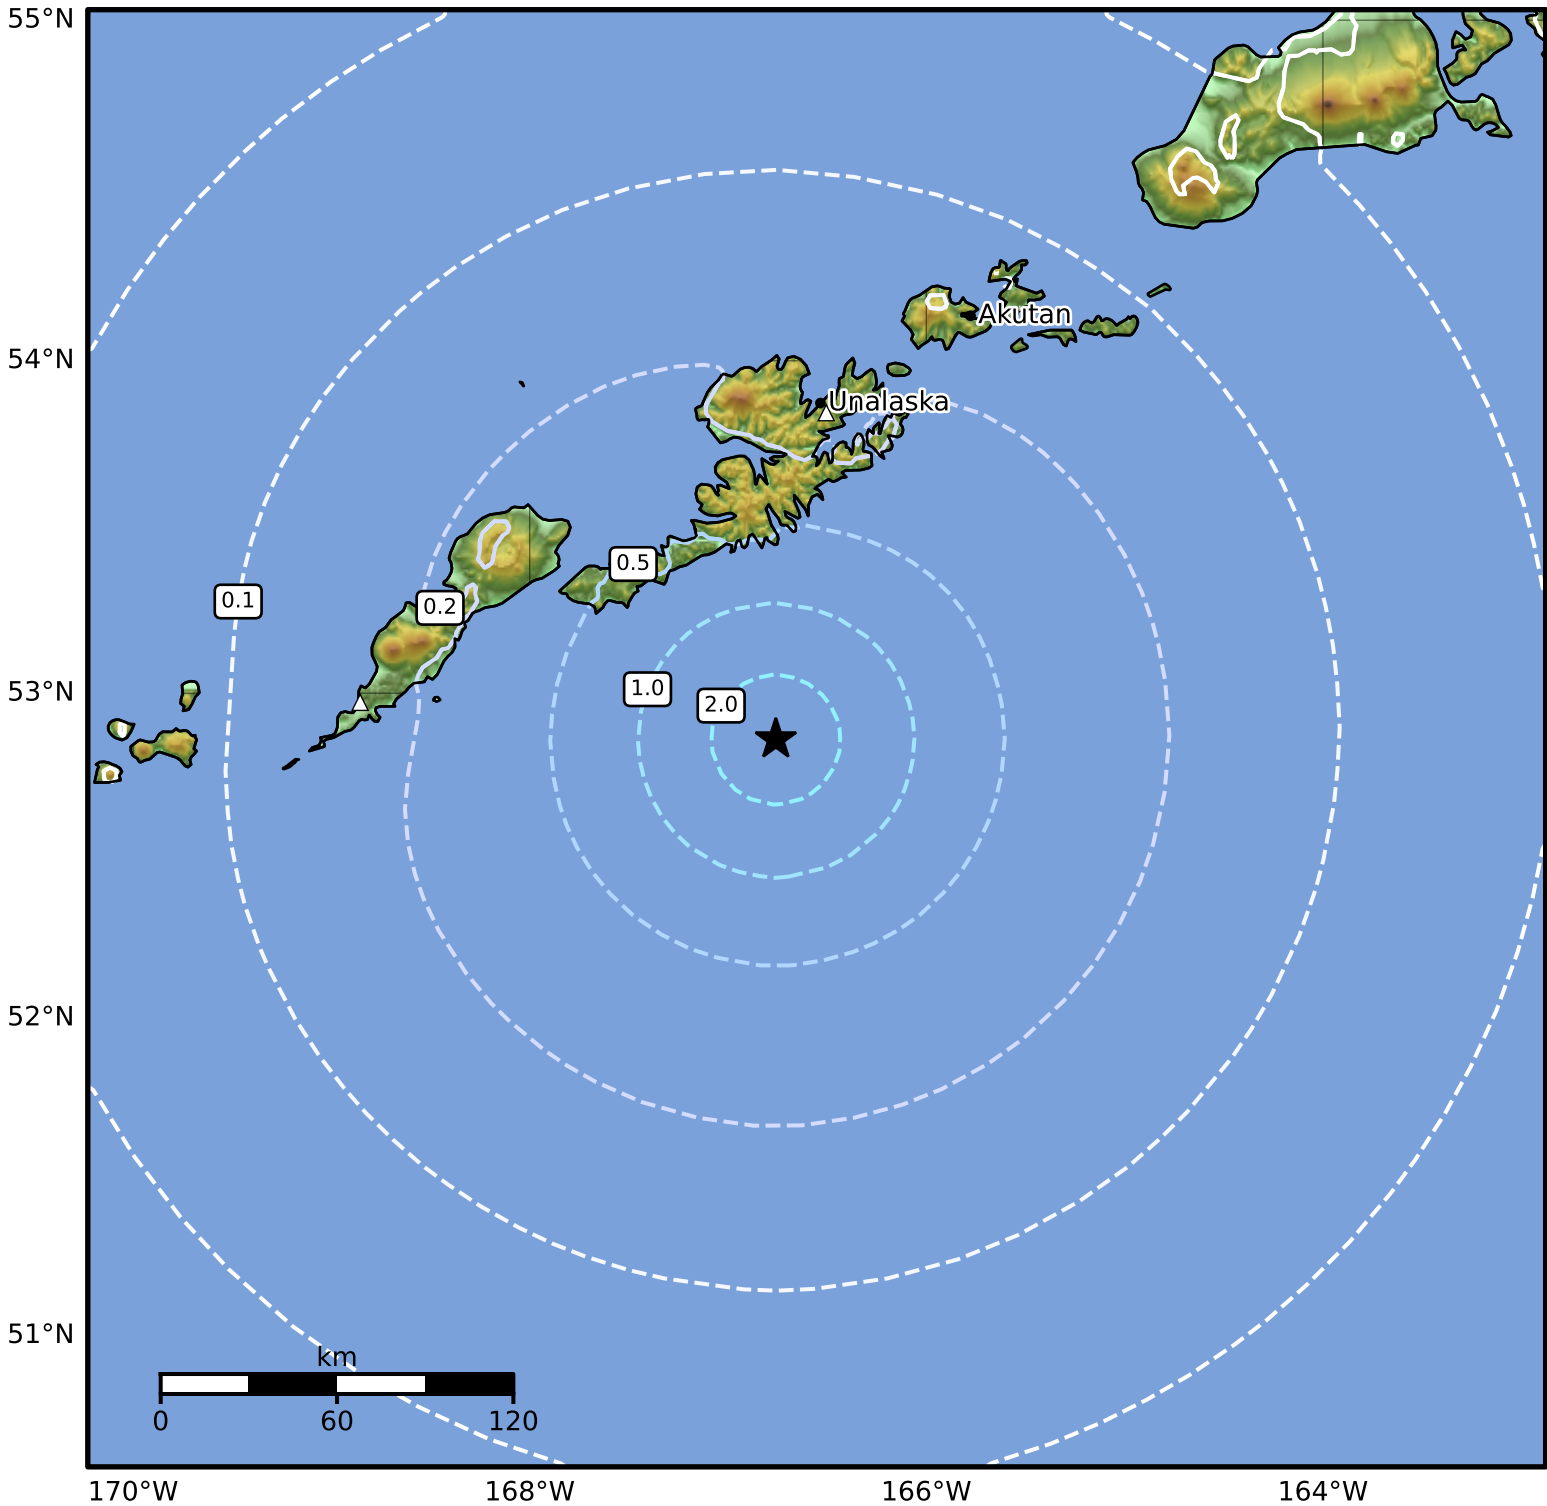

0.3 Second Peak Spectral Acceleration Map Alaska Earthquake Center
 ShakeMap: 113 km (70 miles) S of Unalaska
 Jan 21, 2025 11:55:08 UTC M5.0 N52.86 W166.76 Depth: 28.7km ID:ak025yx5v38

SA(0.3) (%g)	0.1	0.2	0.5	1	2	5	10	20	50	100	200
--------------	-----	-----	-----	---	---	---	----	----	----	-----	-----

Scale based on Worden et al. (2012)

Version 4: Processed 2025-01-21T16:44:40Z

△ Seismic Instrument ○ Reported Intensity

★ Epicenter