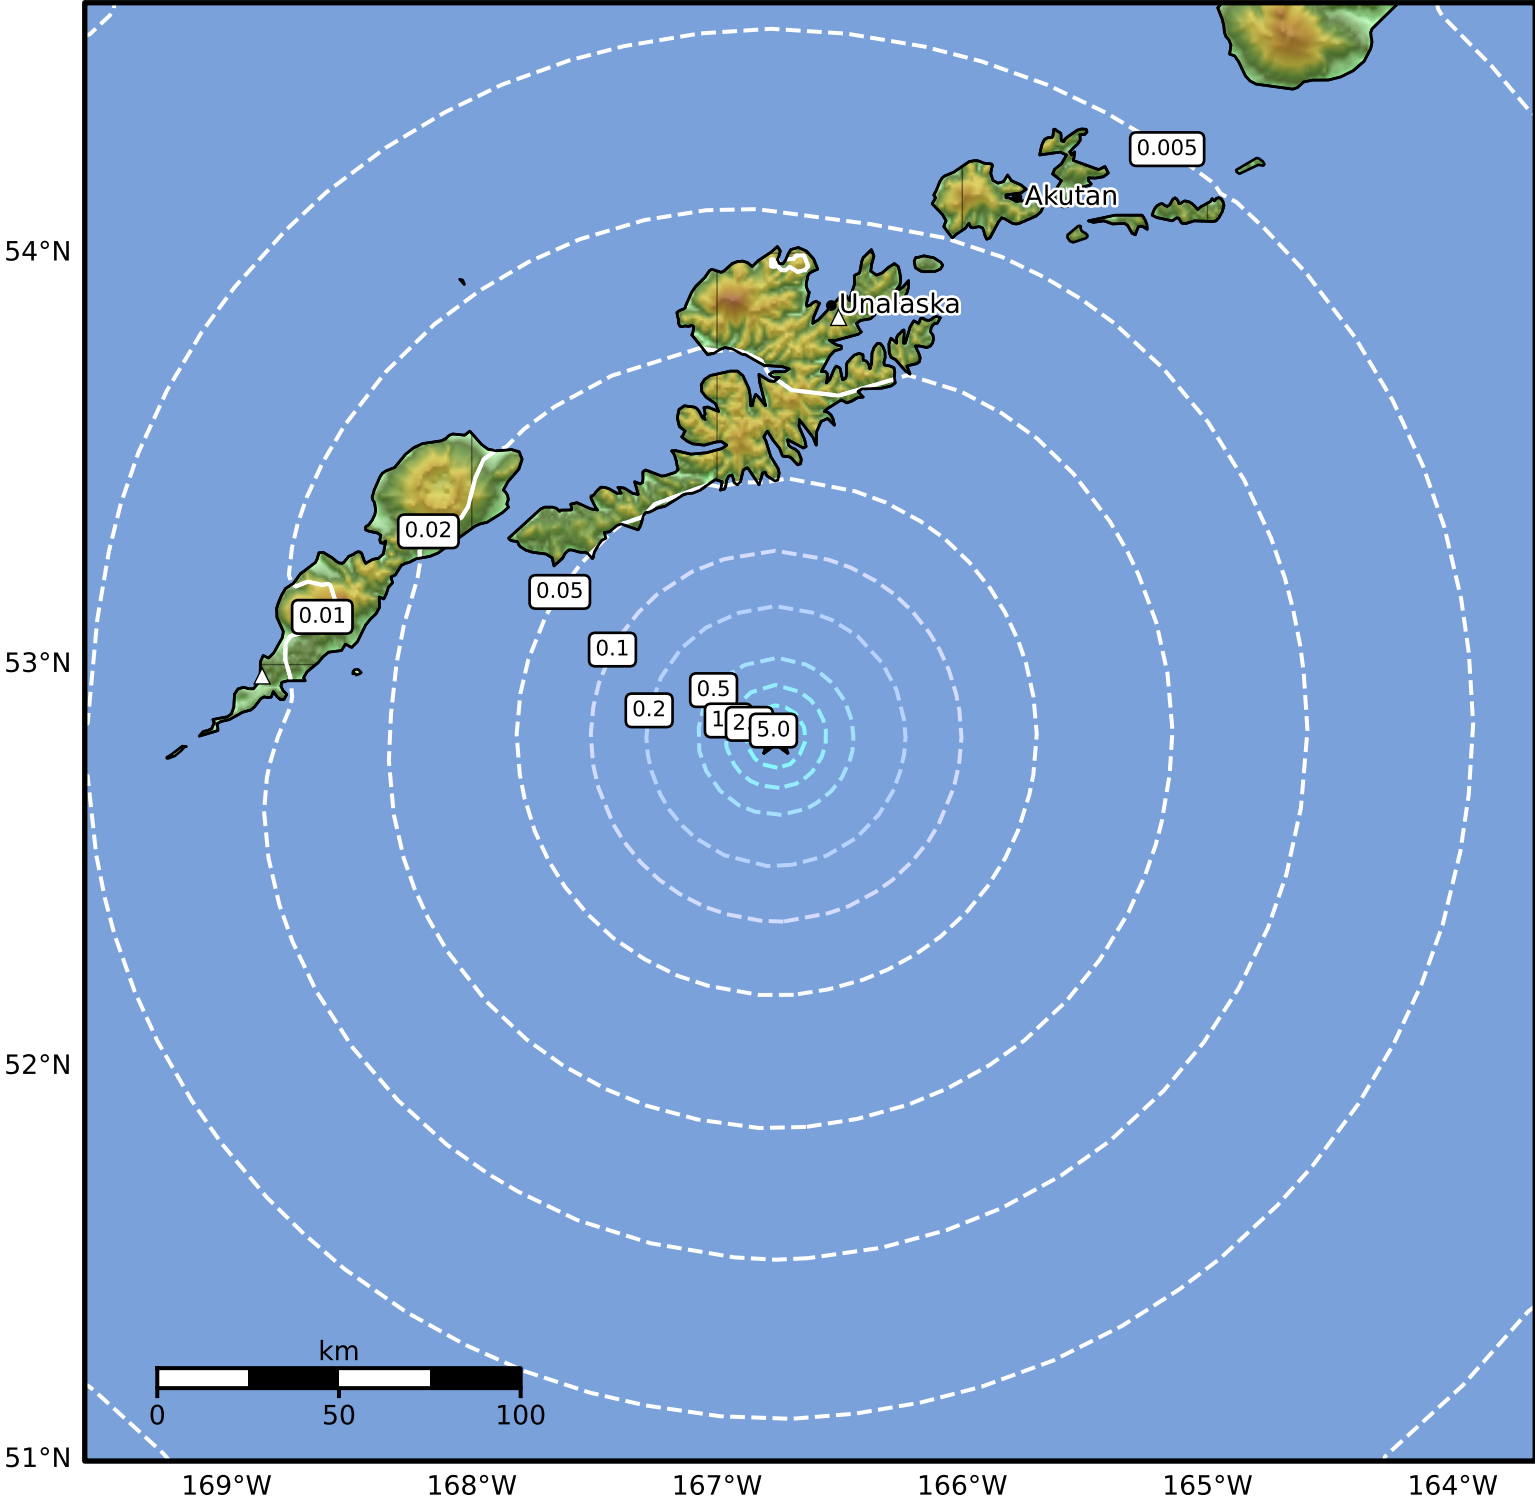

Peak Ground Acceleration Map Alaska Earthquake Center
 ShakeMap: 118 km (73 miles) S of Unalaska
 Jan 21, 2025 17:58:07 UTC M4.0 N52.82 W166.76 Depth: 3.8km ID:ak025z0r45f

PGA (%g)	0.1	0.2	0.5	1	2	5	10	20	50	100	200
----------	-----	-----	-----	---	---	---	----	----	----	-----	-----

Scale based on Worden et al. (2012)

Version 2: Processed 2025-01-21T18:15:58Z

△ Seismic Instrument ○ Reported Intensity

★ Epicenter