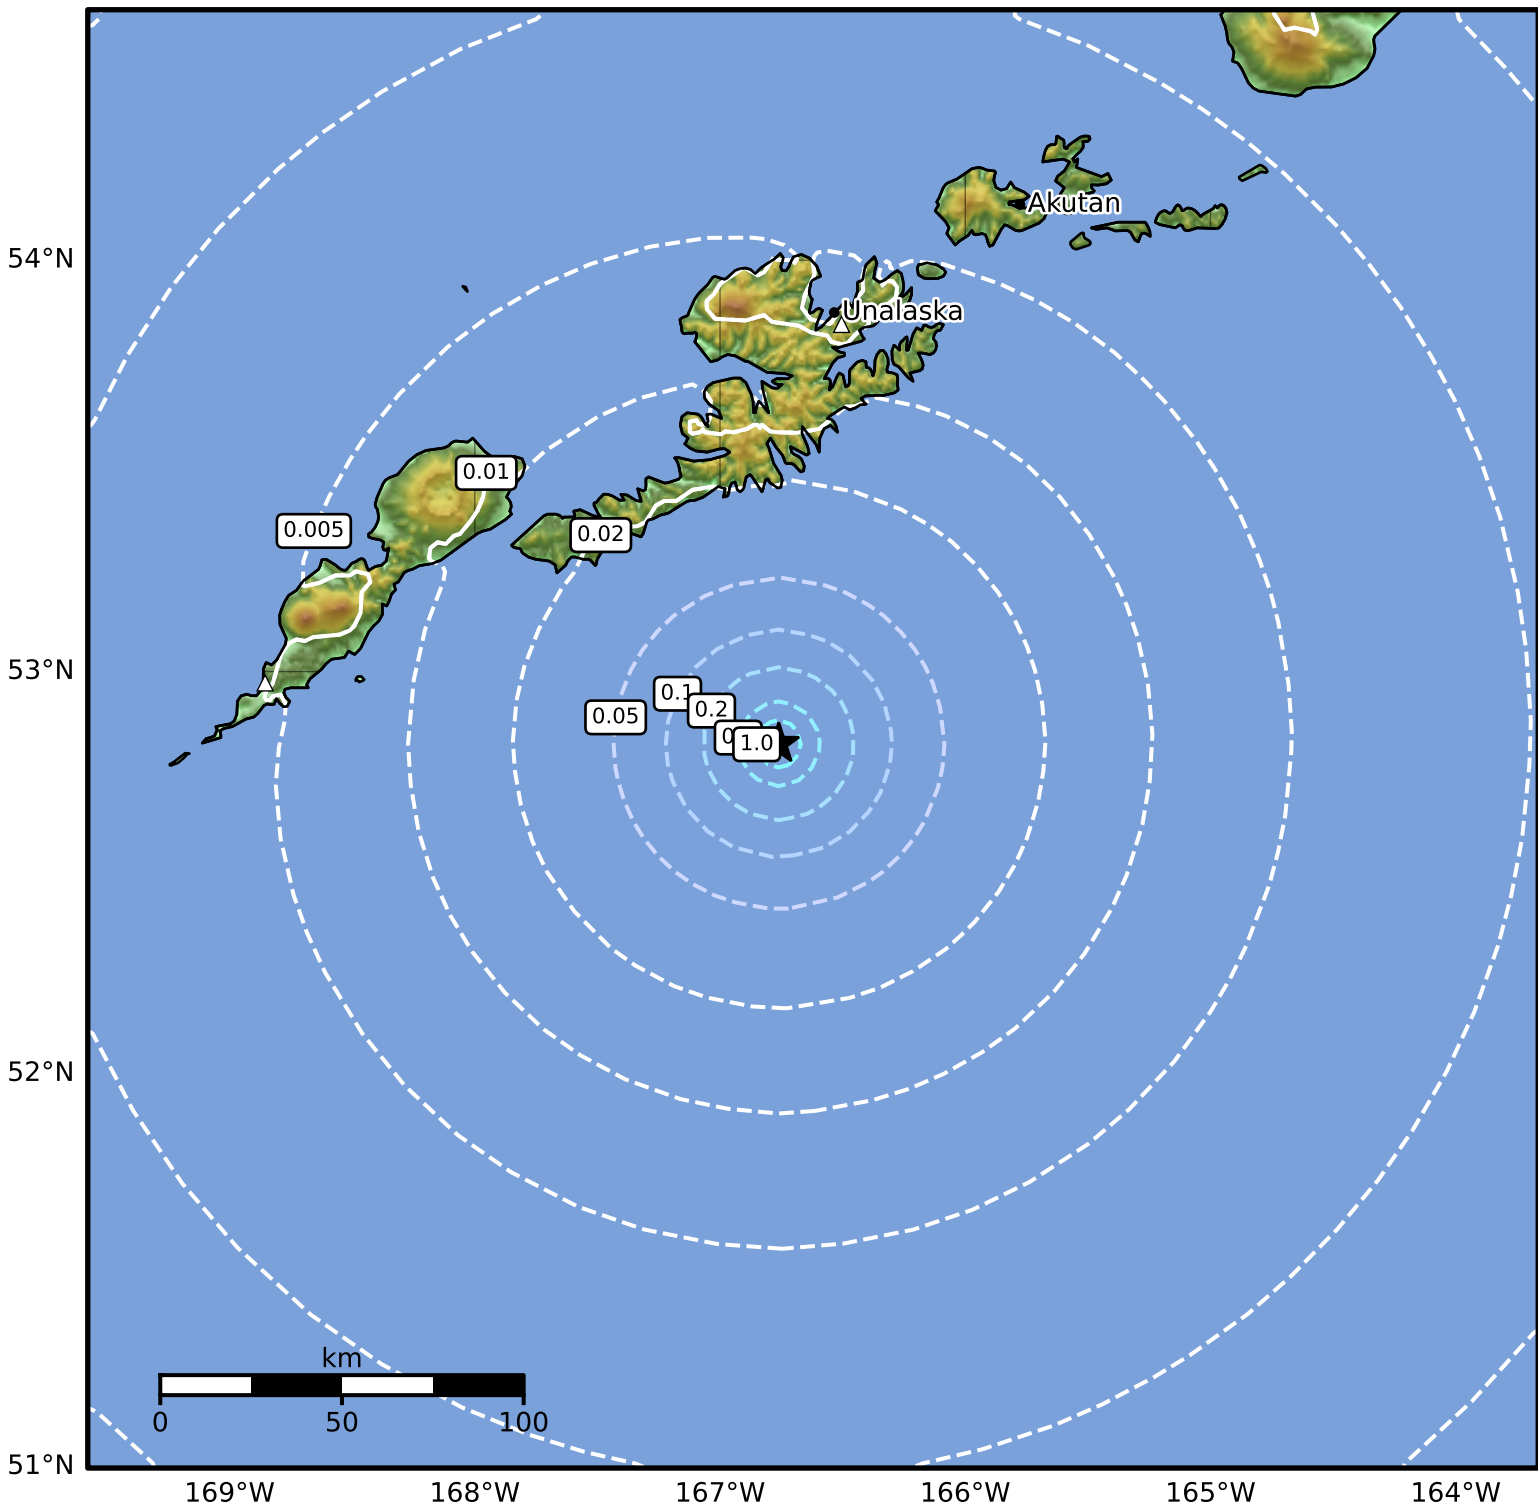

Peak Ground Velocity Map Alaska Earthquake Center  
ShakeMap: 118 km (73 miles) S of Unalaska  
Jan 21, 2025 17:58:07 UTC M4.0 N52.82 W166.76 Depth: 3.8km ID:ak025z0r45f

PGV (cm/s)	0.1	0.2	0.5	1	2	5	10	20	50	100	200
------------	-----	-----	-----	---	---	---	----	----	----	-----	-----

Scale based on Worden et al. (2012)

Version 2: Processed 2025-01-21T18:15:58Z

△ Seismic Instrument ○ Reported Intensity

★ Epicenter