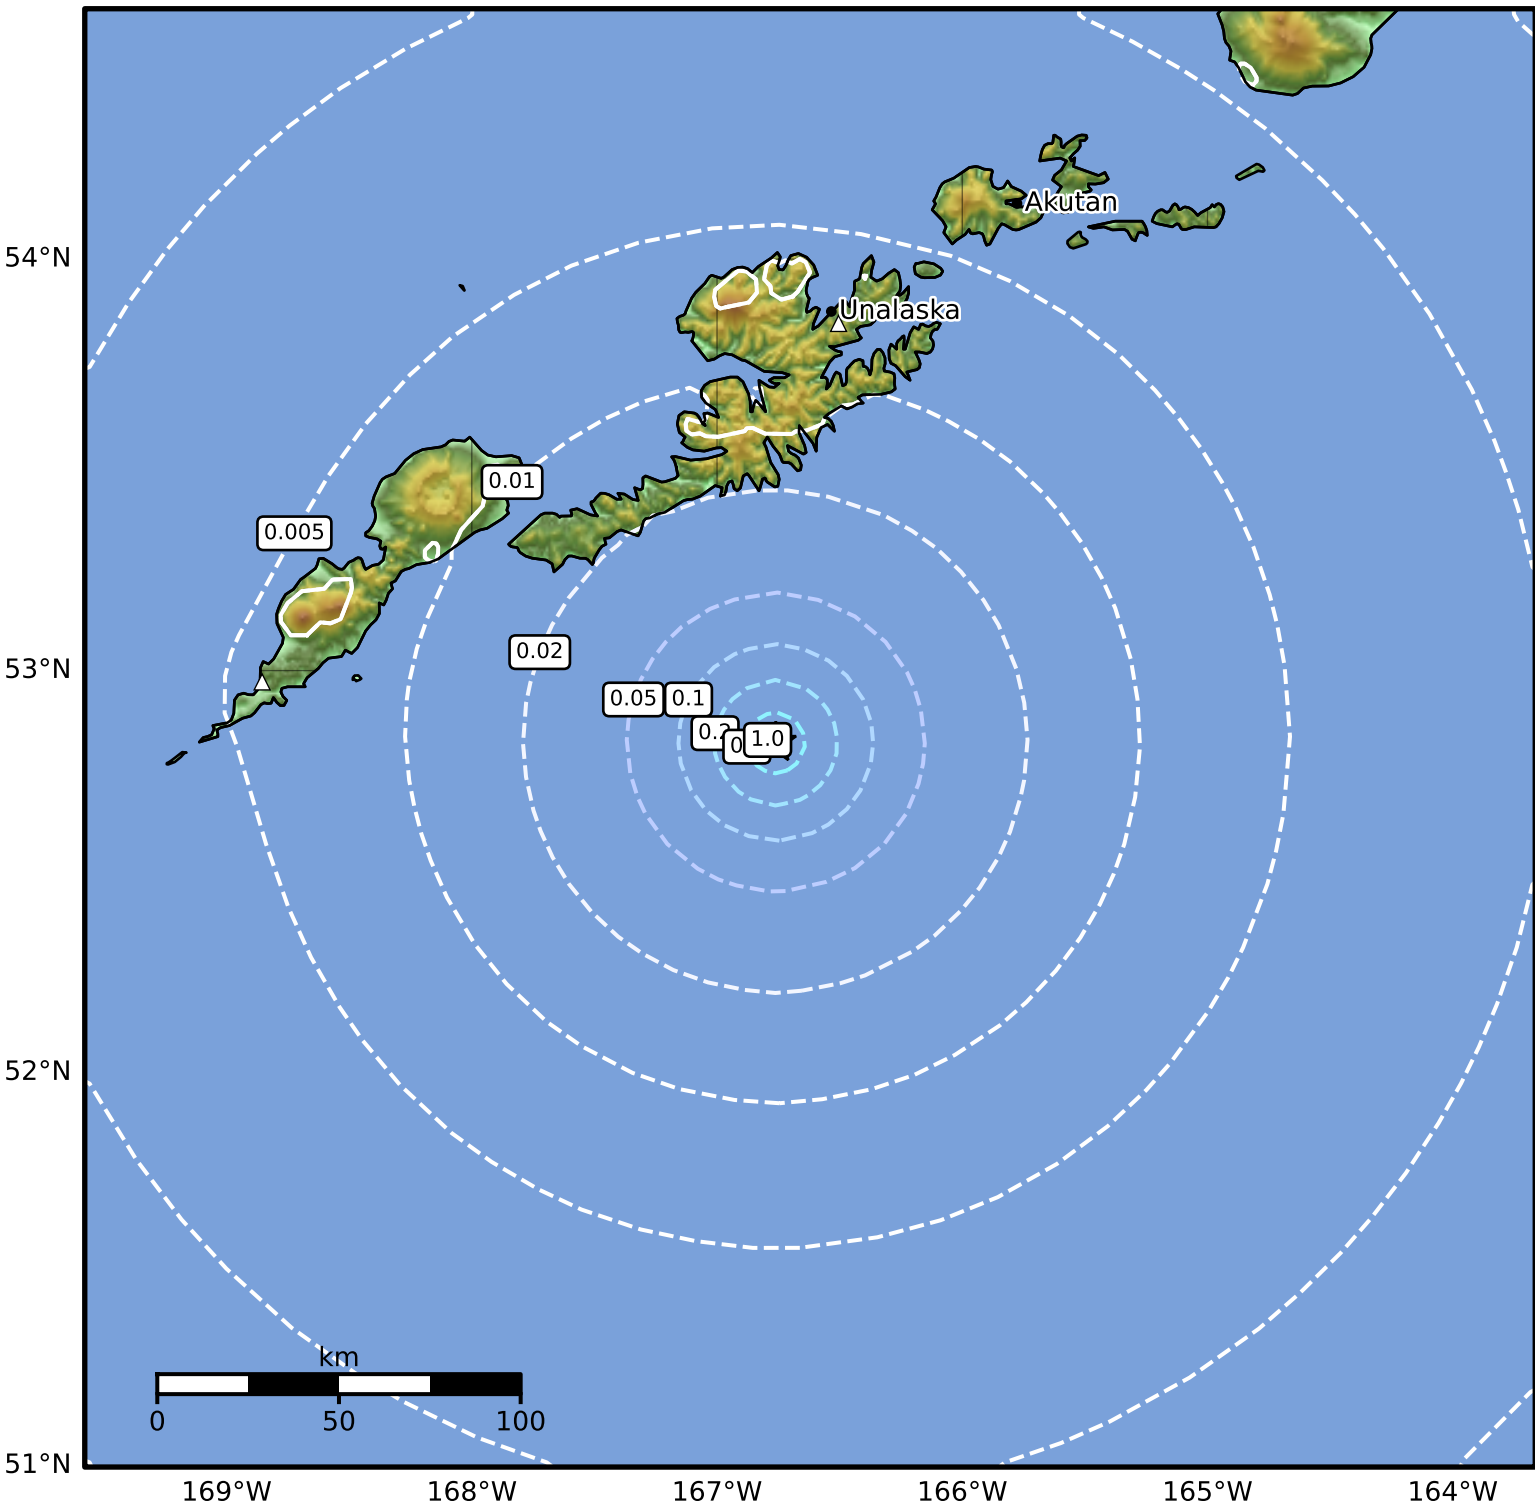

1.0 Second Peak Spectral Acceleration Map Alaska Earthquake Center
 ShakeMap: 118 km (73 miles) S of Unalaska
 Jan 21, 2025 17:58:07 UTC M4.0 N52.82 W166.76 Depth: 3.8km ID:ak025z0r45f

SA(1.0) (%g)	0.1	0.2	0.5	1	2	5	10	20	50	100	200
--------------	-----	-----	-----	---	---	---	----	----	----	-----	-----

Scale based on Worden et al. (2012)

Version 2: Processed 2025-01-21T18:15:58Z

△ Seismic Instrument ○ Reported Intensity

★ Epicenter