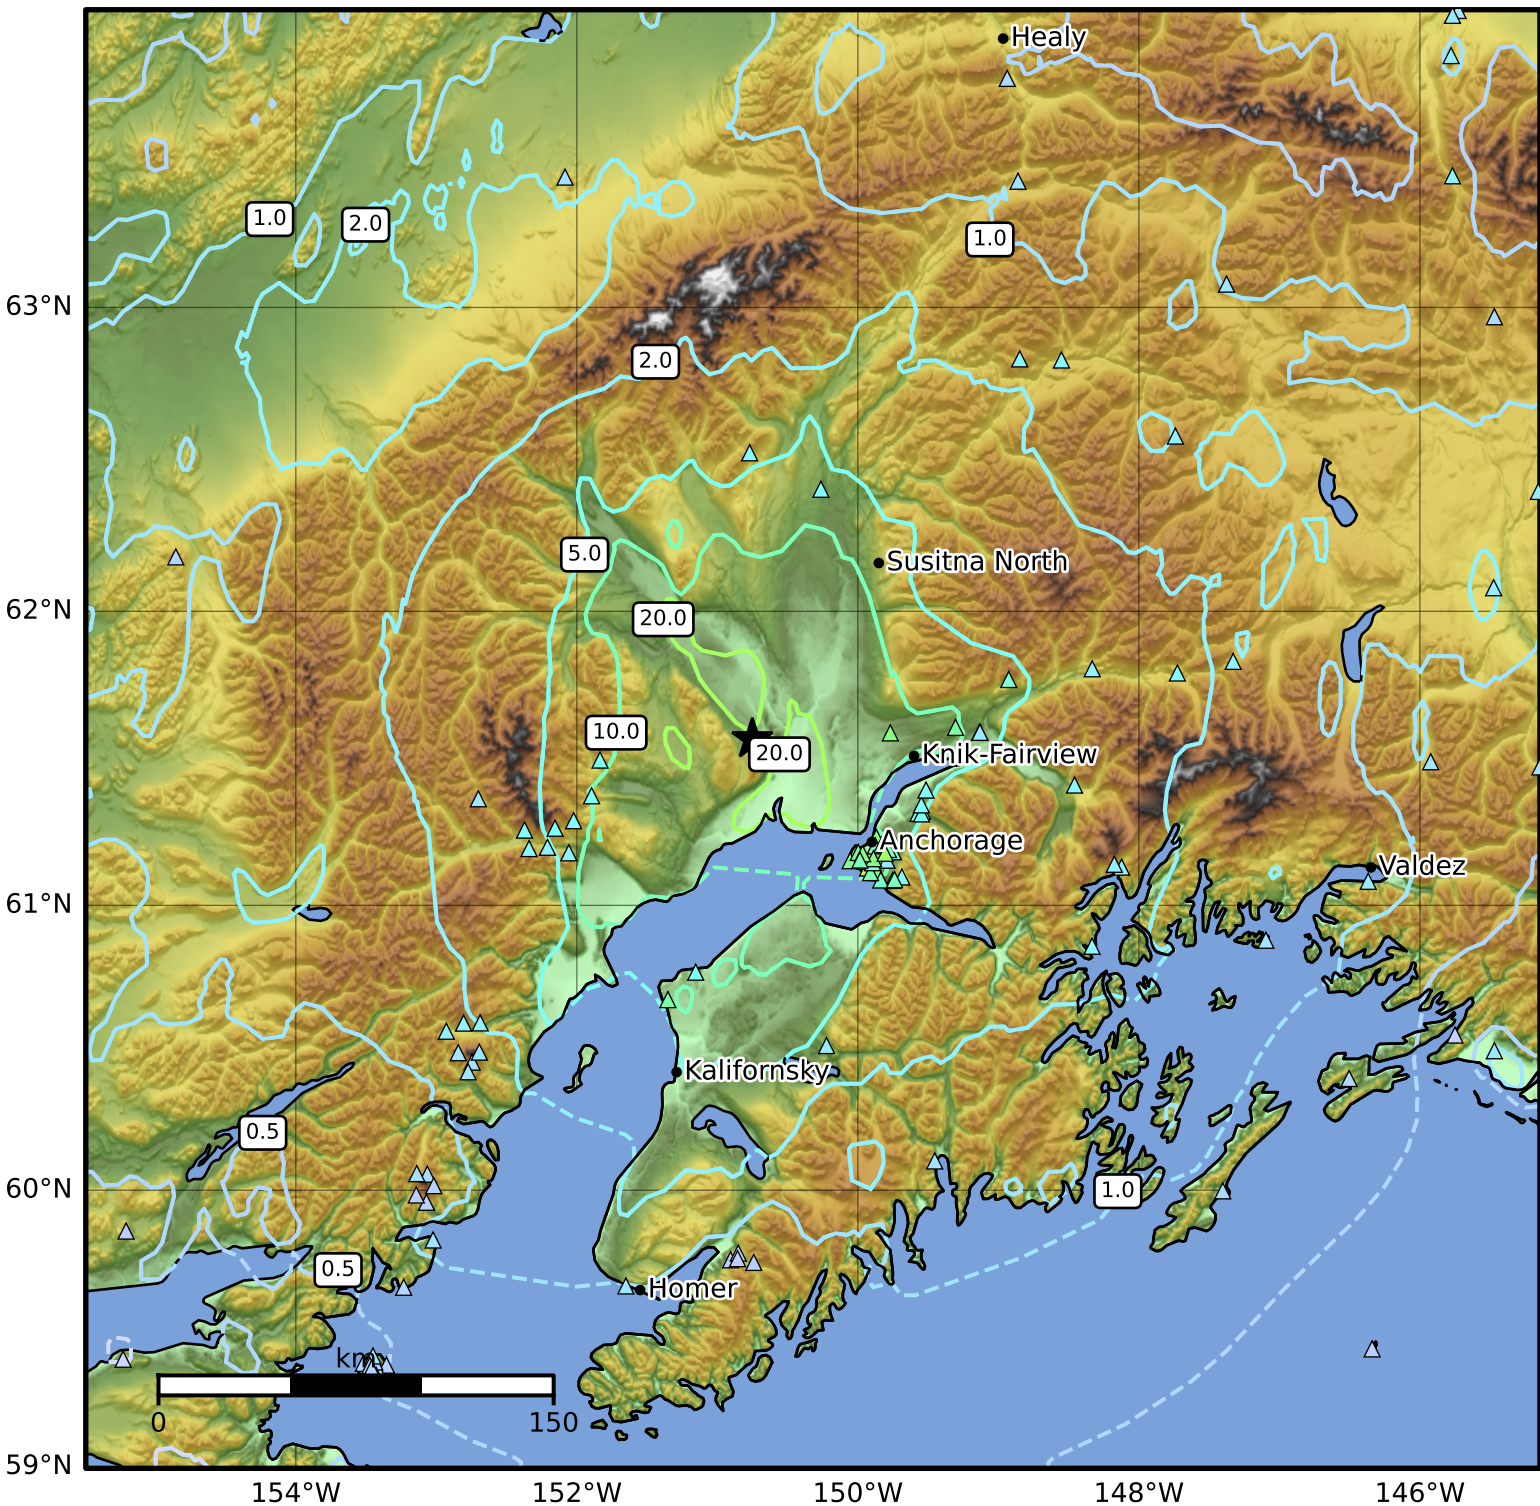

0.3 Second Peak Spectral Acceleration Map Alaska Earthquake Center
 ShakeMap: ak2025xjbbvhj / 61.56951904296875 / -150.75079345703125
 Nov 27, 2025 17:11:29 UTC M6.0 N61.57 W150.75 Depth: 69.4km ID:ak2025xjbbvhj

★ Epicenter